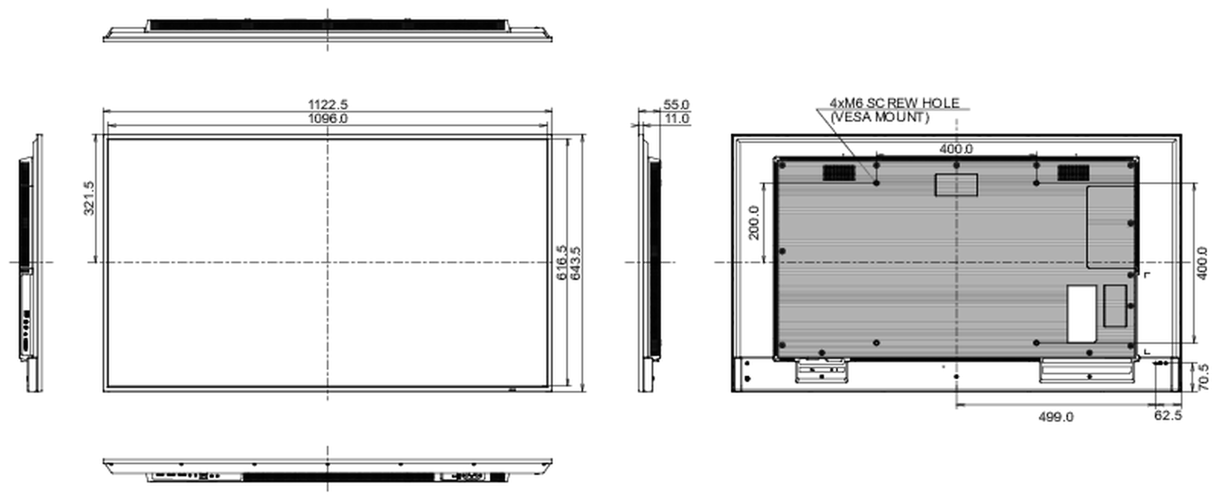

## 09 DIMENSIONS / WEIGHT

<b>Product dimensions W x H x D</b>	1122.5 x 643.5 x 55mm
<b>Box dimensions W x H x D</b>	1261 x 761 x 132mm
<b>Weight (without box)</b>	11.1kg
<b>EAN code</b>	4948570123537

All trademarks and registered trademarks acknowledged. E & O E. Specification subject to change without notice. All LCD's comply with ISO-9241-307:2008 in connection with pixel defects.