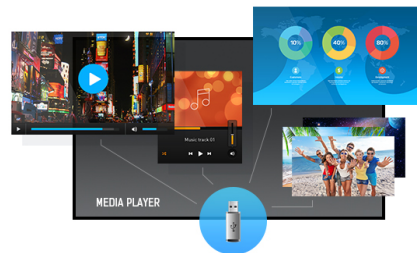

43" Professional Digital Signage display with 4K UHD resolution and 24/7 operating time

Set in a slim bezel, the iiyama LH4341UHS is a professional digital signage display offering 24/7 operating time in portrait and landscape orientation.

This 500cd/m² high brightness IPS panel with 4K UHD resolution (3840x2160) provides exceptional colour and image performance. With the built-in media player you can play your favourite music and show your most beautiful videos, photos and images directly on screen.

4K

UHD resolution (3840x2160), better known as 4K, offers a gigantic viewable area with 4 times more information and work space than a Full HD screen. Due to the high DPI (dots per inch), it displays an incredibly sharp and crisp image.

Media player

Play your favourite music and show your most beautiful videos, photos and images directly on screen from a flash drive or internal memory with the built-in media player.

01 DISPLAY CHARACTERISTICS