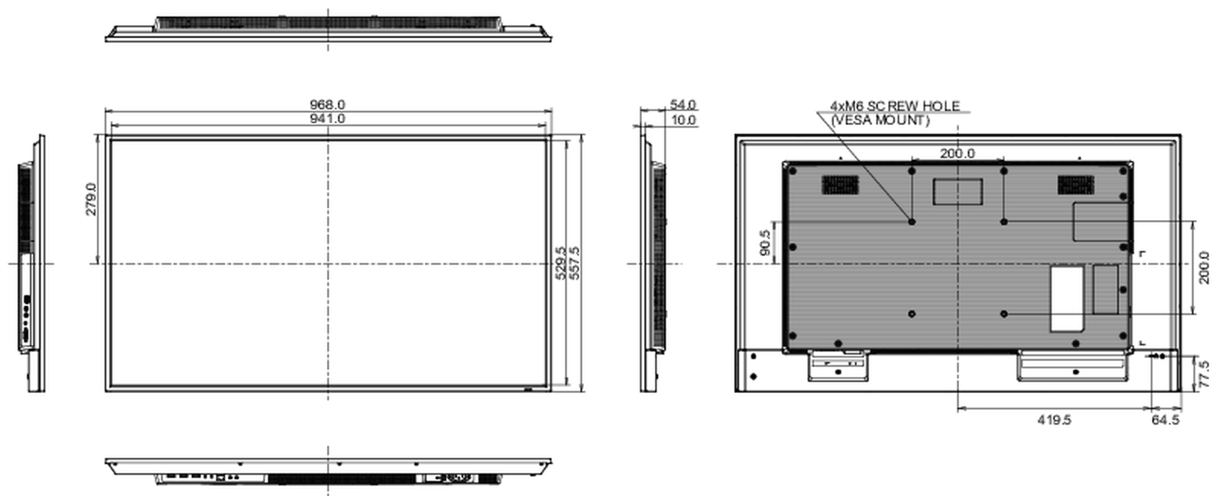

08 SUSTAINABILITY

Regulations	CB, CE, TÜV-Bauart, EAC, RoHS support, ErP, WEEE, REACH (RoHS2.0, PFOS)
REACH SVHC	above 0.1%: Lead

09 DIMENSIONS / WEIGHT

Product dimensions W x H x D	968 x 557.5 x 54mm
Box dimensions W x H x D	1075 x 683 x 127mm
Weight (without box)	8.9kg
EAN code	4948570123520