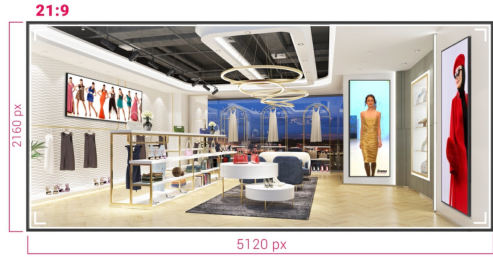

LFD

**INFORMATION**

105" Professional 5KUW Display for specialised 21:9 panoramic commercial signage

Experience a true 21:9 Panoramic Ultra-Wide view for all your content with the jaw dropping 105" displays of iiyama. This super sleek thin bezel design display shows vibrant and larger than life imagery and videos using 5KUW resolution to make the difference.

Whether installed in mission critical control room facilities or vibrant digital signage for high end retail spaces, this iiyama 105" large format display offers businesses an easy and effective solution to help capture their audience's attention. Designed to perform in continual, around the clock environments, the LH10551UWS-B1AG can be installed and utilised in landscape and portrait orientation to create the most stimulating imagery in any space.

Flexible Orientation

The ability to position the displays in landscape or portrait orientation means you can make the most of any space and bring your messaging, advertisements, videos and safety information to your audience.

5K - 11 Mega Pixels

Experience stunning visuals on this IPS panel with 5KUW resolution (5120x2160), offering crisp and clear images for a truly immersive viewing experience.

USB-C Connection

Delivers the latest in video, audio and Touch signal, all through one port.