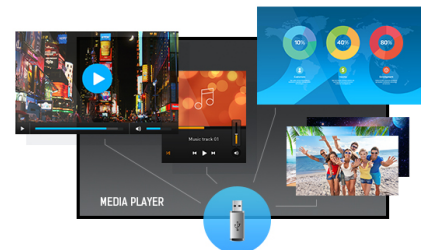

### 43" Professional Digital Signage display with 4K UHD resolution

Set in a slim bezel, the iiyama LE4341UHS is a professional digital signage display offering 18/7 operating time and landscape orientation.

The 4K UHD resolution (3840x2160) provides exceptional colour and image performance. With the built-in media player you can play your favourite music and show your most beautiful videos, photos and images directly on screen.

#### Media player

Play your favourite music and show your most beautiful videos, photos and images directly on screen from a flash drive or internal memory with the built-in media player.