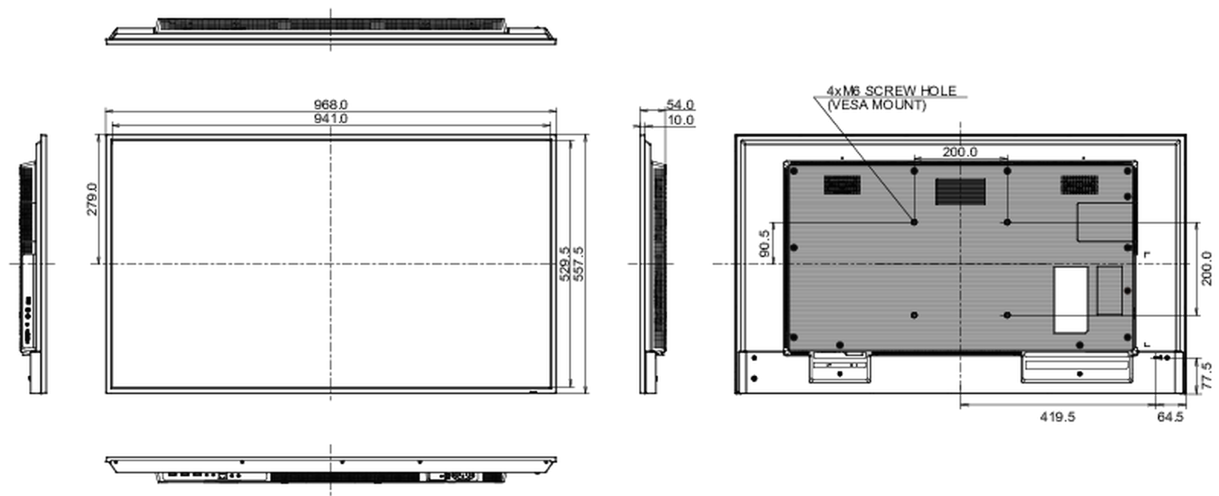

## 09 DIMENSIONS / WEIGHT

Product dimensions W x H x D	968 x 557.5 x 54mm
Box dimensions W x H x D	1075 x 683 x 127mm
Weight (without box)	8.4kg
Weight (with box)	12.3kg
EAN code	4948570123513

All trademarks and registered trademarks acknowledged. E & O E. Specification subject to change without notice. All LCD's comply with ISO-9241-307:2008 in connection with pixel defects.