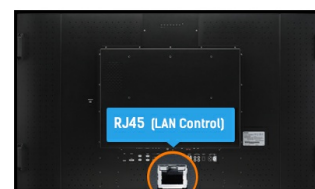

LAN Control

LAN control enables making adjustments in the display OSD menu through your network (software not included).