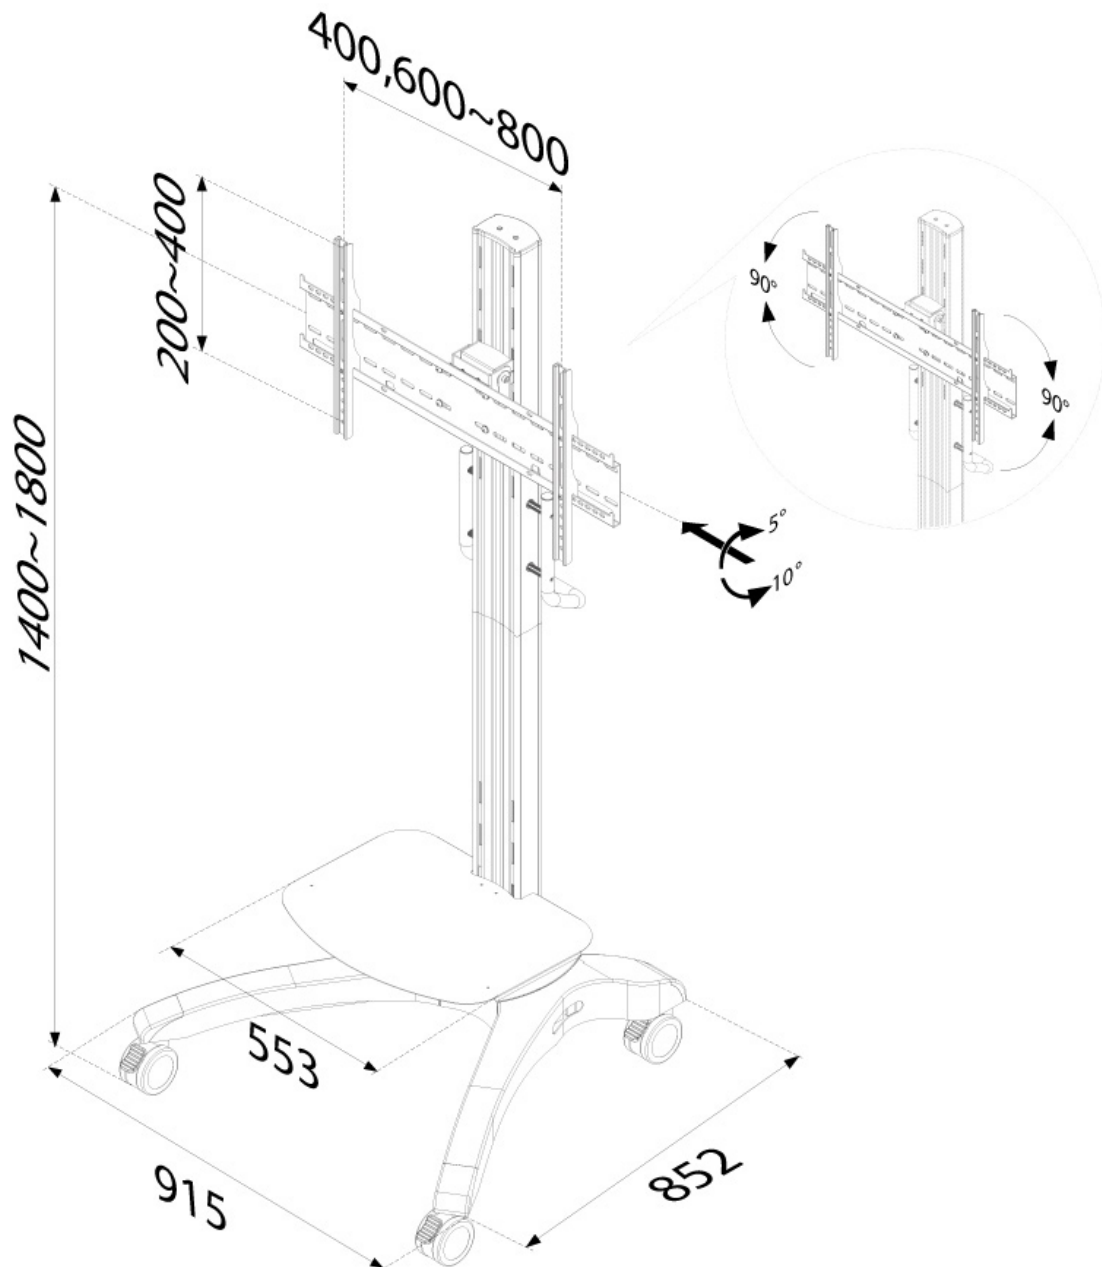

PLASMA-M2000

NEOMOUNTS FLOOR STAND

Neomounts

Measuring unit: mm