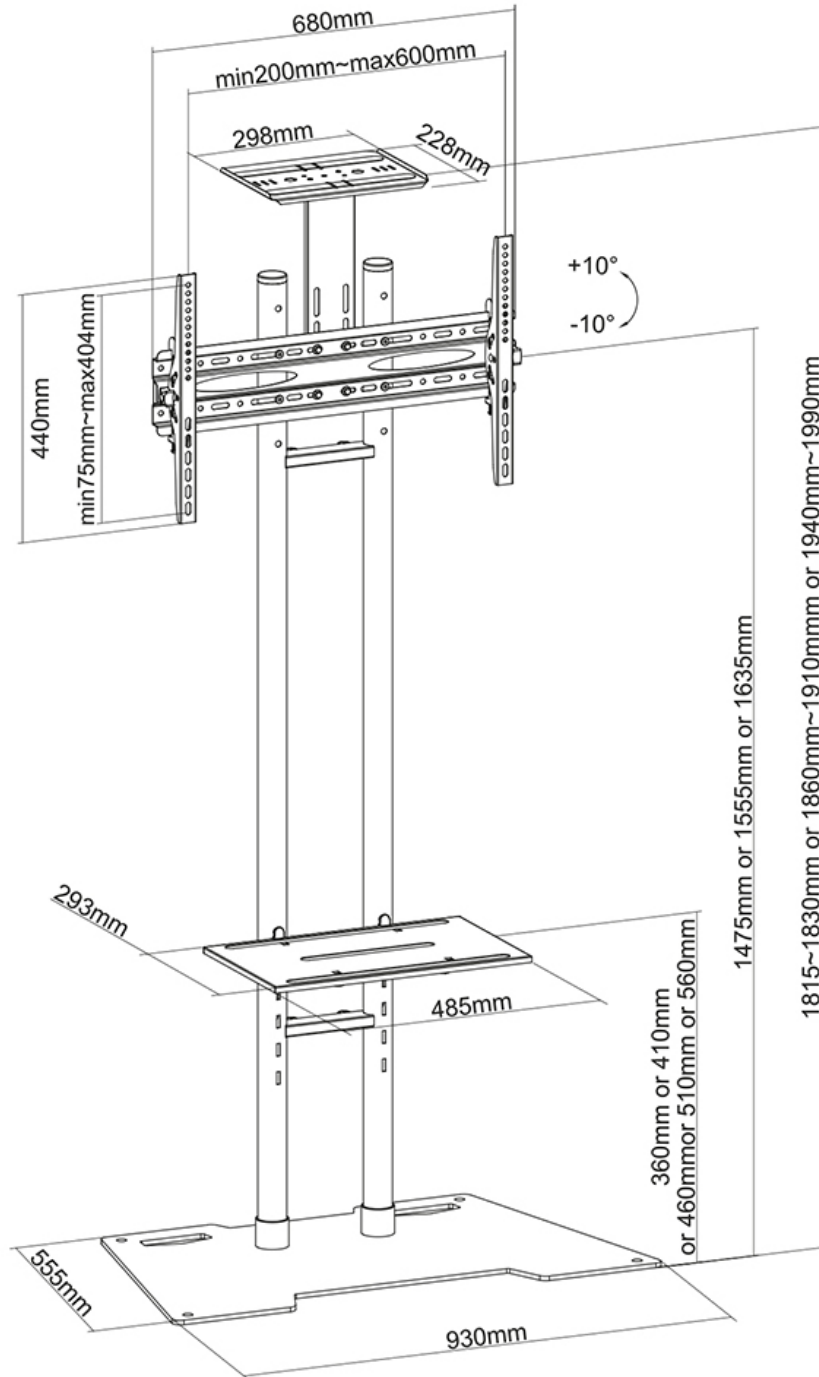

PLASMA-M1700ES

NEOMOUNTS FLOOR STAND

Neomounts