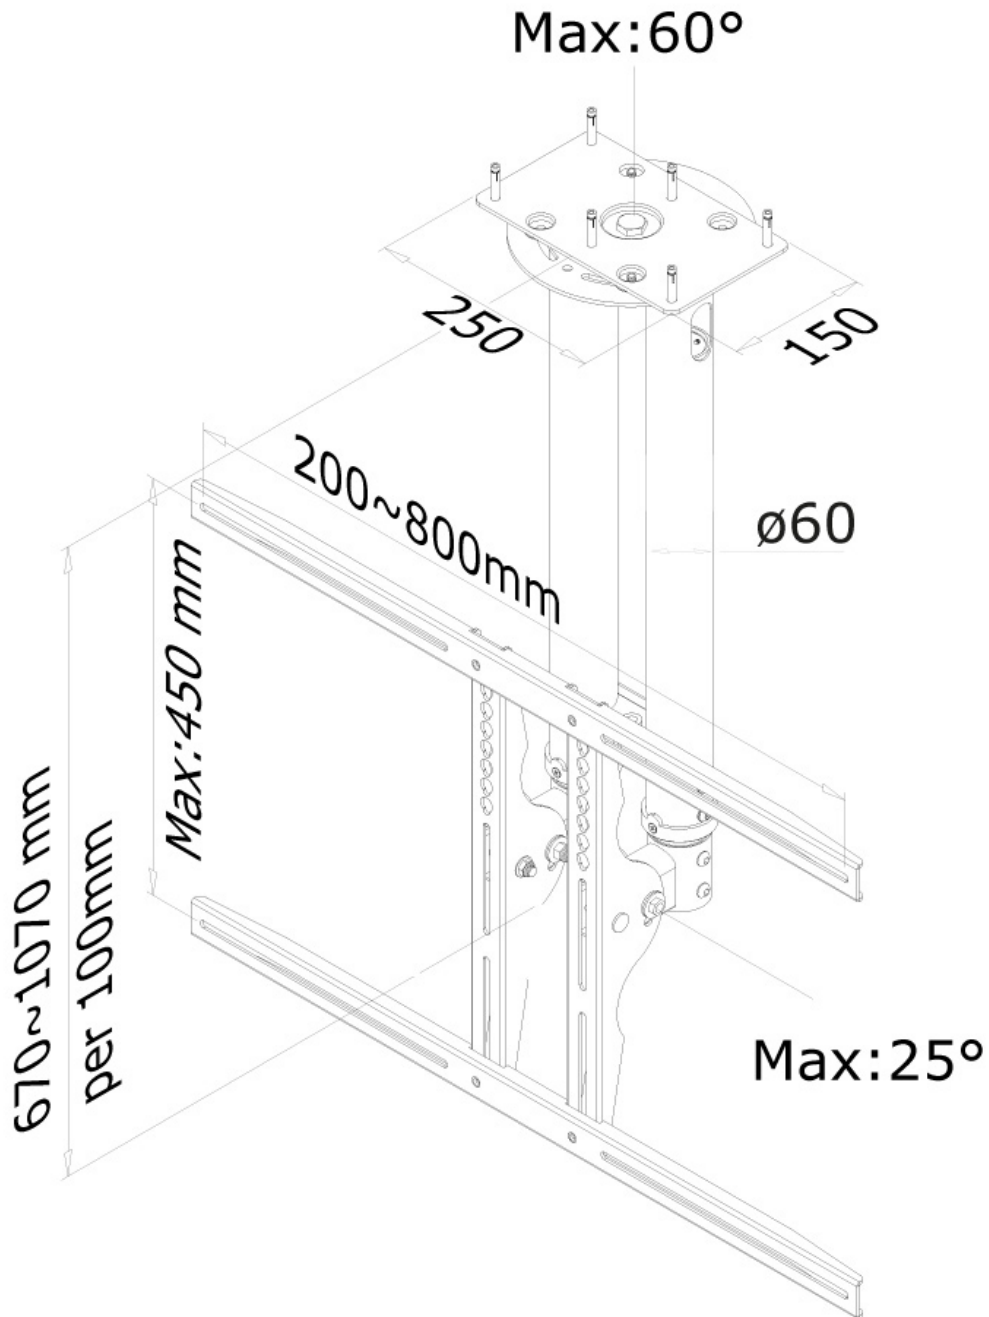

PLASMA-C100BLACK NEOMOUNTS MONITOR CEILING MOUNT

Neomounts