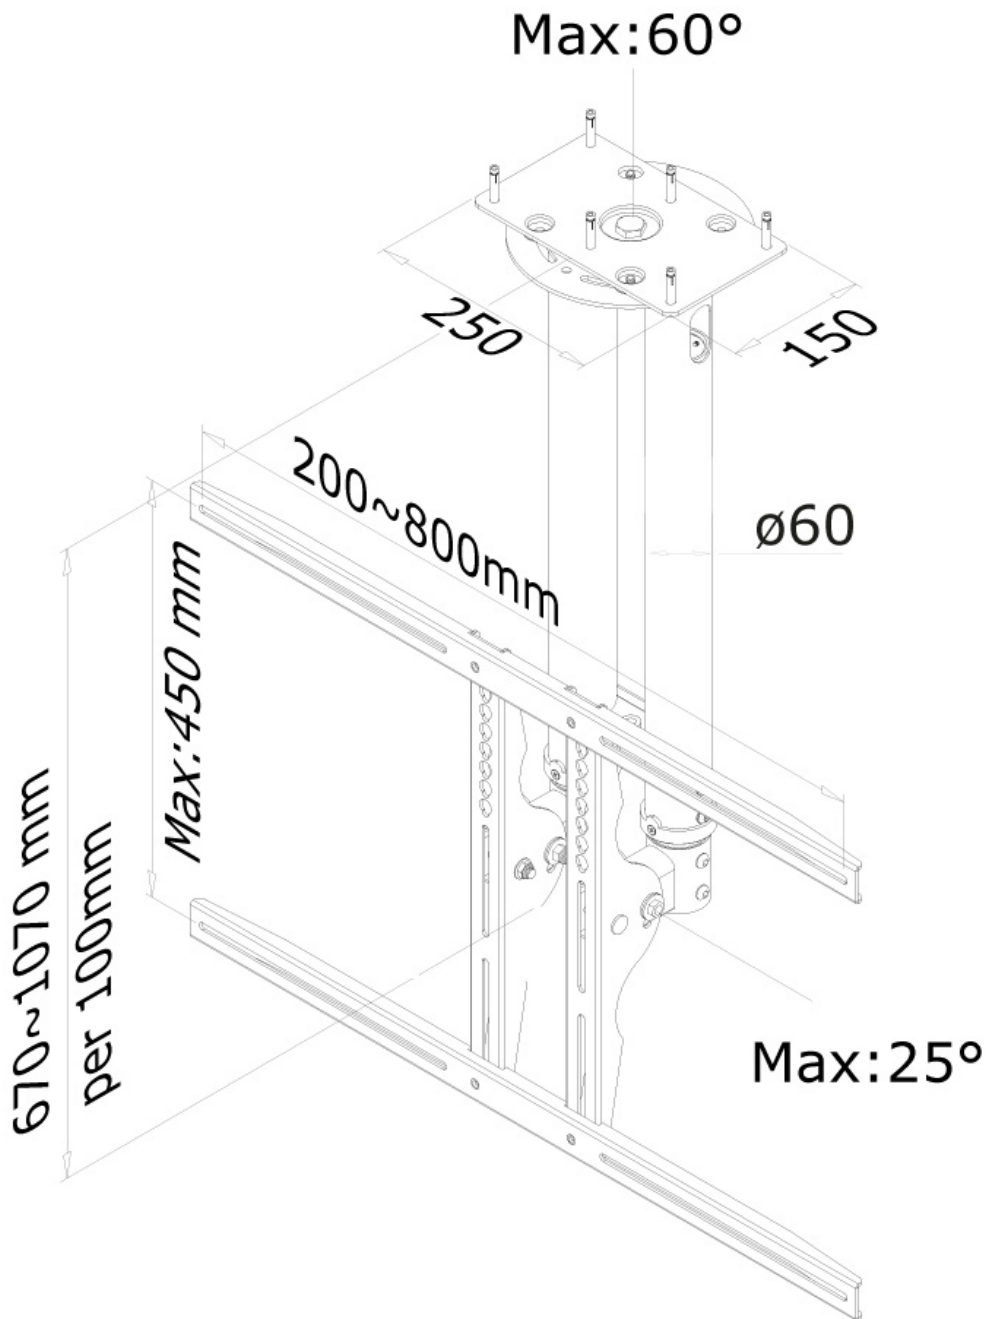

PLASMA-C100

NEOMOUNTS MONITOR CEILING MOUNT

Neomounts