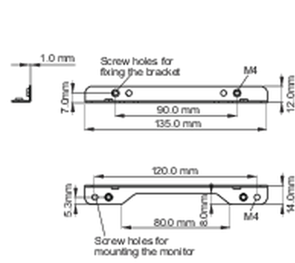

■ ProLite TF1215MC

<Bracket A>

<Bracket B>

■ ProLite TF2215MC

<Bracket A>

<Bracket B>

02 DIMENSIONS / WEIGHT

Box dimensions W x H x D

423 x 220 x 410mm

EAN code

4948570032532

■ ProLite TF1215MC

<Bracket A>

<Bracket B>

■ ProLite TF2215MC

<Bracket A>