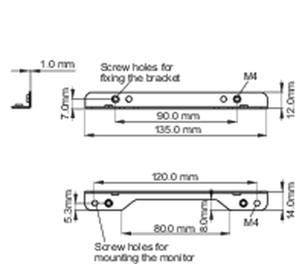

■ ProLite TF1215MC

<Bracket A>

<Bracket B>

■ ProLite TF2215MC

<Bracket A>

<Bracket B>

02 DIMENSIONS / WEIGHT

Box dimensions W x H x D

423 x 220 x 410mm

EAN code

4948570032532

■ ProLite TF1215MC

<Bracket A>

<Bracket B>

■ ProLite TF2215MC

<Bracket A>