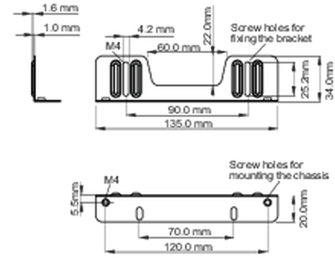

■ ProLite TF1215MC

<Bracket A>

<Bracket B>

■ ProLite TF2215MC

<Bracket A>

<Bracket B>

02 DIMENSIONS / WEIGHT

Box dimensions W x H x D

423 x 220 x 410mm

EAN code

4948570032532

■ ProLite TF1215MC

<Bracket A>

<Bracket B>

■ ProLite TF2215MC

<Bracket A>