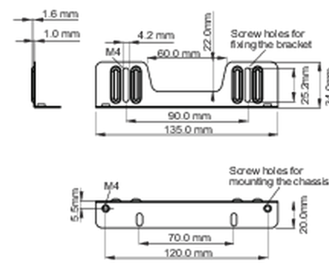

■ ProLite TF1215MC

<Bracket A>

<Bracket B>

■ ProLite TF2215MC

<Bracket A>

<Bracket B>

02 DIMENSIONS / WEIGHT

Box dimensions W x H x D

423 x 220 x 410mm

EAN code

4948570032532

■ ProLite TF1215MC

<Bracket A>

<Bracket B>

■ ProLite TF2215MC

<Bracket A>