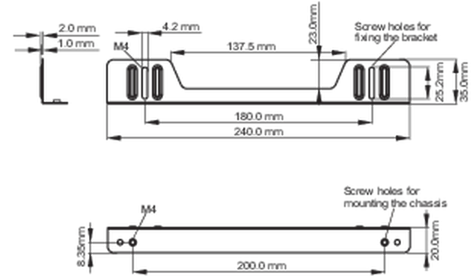

<Bracket B>

All trademarks and registered trademarks acknowledged. E & O E. Specification subject to change without notice. All LCD's comply with ISO-9241-307:2008 in connection with pixel defects.

© IIYAMA CORPORATION. ALL RIGHTS RESERVED