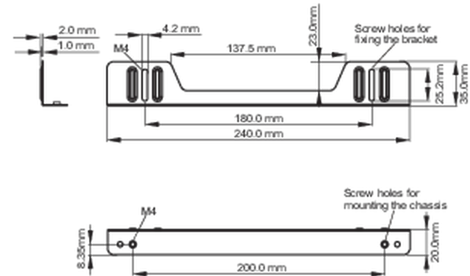

■ ProLite TF1215MC

<Bracket A>

<Bracket B>

■ ProLite TF2215MC

<Bracket A>

<Bracket B>

02 DIMENSIONS / WEIGHT

Box dimensions W x H x D

423 x 220 x 410mm

EAN code

4948570032532

■ ProLite TF1215MC

<Bracket A>

<Bracket B>

■ ProLite TF2215MC

<Bracket A>