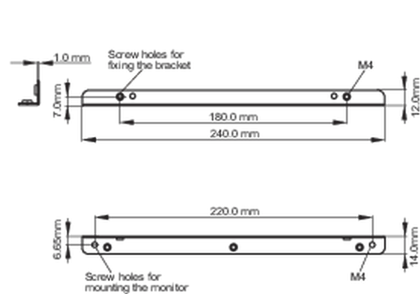

■ ProLite TF1215MC

<Bracket A>

<Bracket B>

■ ProLite TF2215MC

<Bracket A>

<Bracket B>

02 DIMENSIONS / WEIGHT

Box dimensions W x H x D

423 x 220 x 410mm

EAN code

4948570032532

■ ProLite TF1215MC

<Bracket A>

<Bracket B>

■ ProLite TF2215MC

<Bracket A>