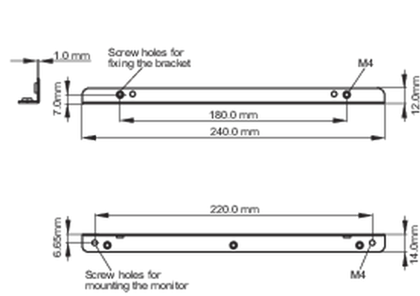

■ ProLite TF1215MC

<Bracket A>

<Bracket B>

■ ProLite TF2215MC

<Bracket A>

<Bracket B>

02 DIMENSIONS / WEIGHT

Box dimensions W x H x D

423 x 220 x 410mm

EAN code

4948570032532

■ ProLite TF1215MC

<Bracket A>

<Bracket B>

■ ProLite TF2215MC

<Bracket A>