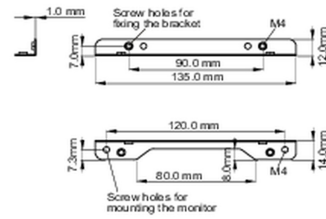

02 DIMENSIONS / WEIGHT

■ ProLite TF1015MC

<Bracket A>

<Bracket B>

■ ProLite TF1515MC / ProLite TF2415MC

<Bracket A>

<Bracket B>

All trademarks and registered trademarks acknowledged. E & O E. Specification subject to change without notice. All LCD's comply with ISO-9241-307:2008 in connection with pixel defects.