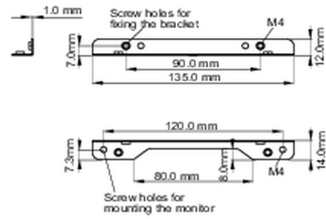

Mounting kit for built-in equipment

This solution is compatible for the following iiyama models: TF1015MC, TF1515MC, TF2415MC.

01 TECHNICAL SPECIFICATION

Type mounting bracket

■ ProLite TF1015MC

■ ProLite TF1515MC / ProLite TF2415MC

02 DIMENSIONS / WEIGHT

■ ProLite TF1015MC

<Bracket A>

<Bracket B>

■ ProLite TF1515MC / ProLite TF2415MC

<Bracket A>

<Bracket B>

All trademarks and registered trademarks acknowledged. E & O E. Specification subject to change without notice. All LCD's comply with ISO-9241-307:2008 in connection with pixel defects.