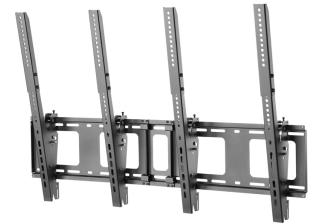

NS-WMB200PBLACK

NEOMOUNTS MENU BOARD WALL MOUNT

SPECIFICATIONS

GENERAL

Min. screen size*	40 inch
Max. screen size*	52 inch
Min. weight	0 kg (per screen)
Max. weight	50 kg (per screen)
Screens	2
VESA minimum	200x200 mm
VESA maximum	400x600 mm
Distance to wall	7,8 cm

FUNCTIONALITY

Type	Tilt
Height adjustment	68 cm
Width adjustment	110 cm
Tilt (degrees)	10°
Rotate (degrees)	6°
Adjustment type	Micro adjustment

INFORMATION

Color	Black
Main material	Steel
Warranty	5 year
EAN code	8717371447366

Neomounts

Neomounts

Neomounts Menu Board Wall Mount for 40"-52" Screen, Vertical Mounting - Black

The Neomounts menu board wall mount (vertical mounting), model NS-WMB200PBLACK is a tiltable wall mount for two flat screens up to 52" (132 cm). This mount is a great choice when you want the ultimate viewing flexibility with your flat screen. Neomounts tilt (0°/-5°/-10°) technology allows the mount to change to any viewing angle to fully benefit from the capabilities of the flat screen. Depth of this mount is 7,8 centimetres.

Neomounts NS-WMB200PBLACK is suitable for 2 screens up to 52" (132 cm). The weight capacity of this product is 50 kg each screen. The wall mount is suitable for screens that meet VESA hole pattern 200x200 to 400x600 mm (vertical mounting).