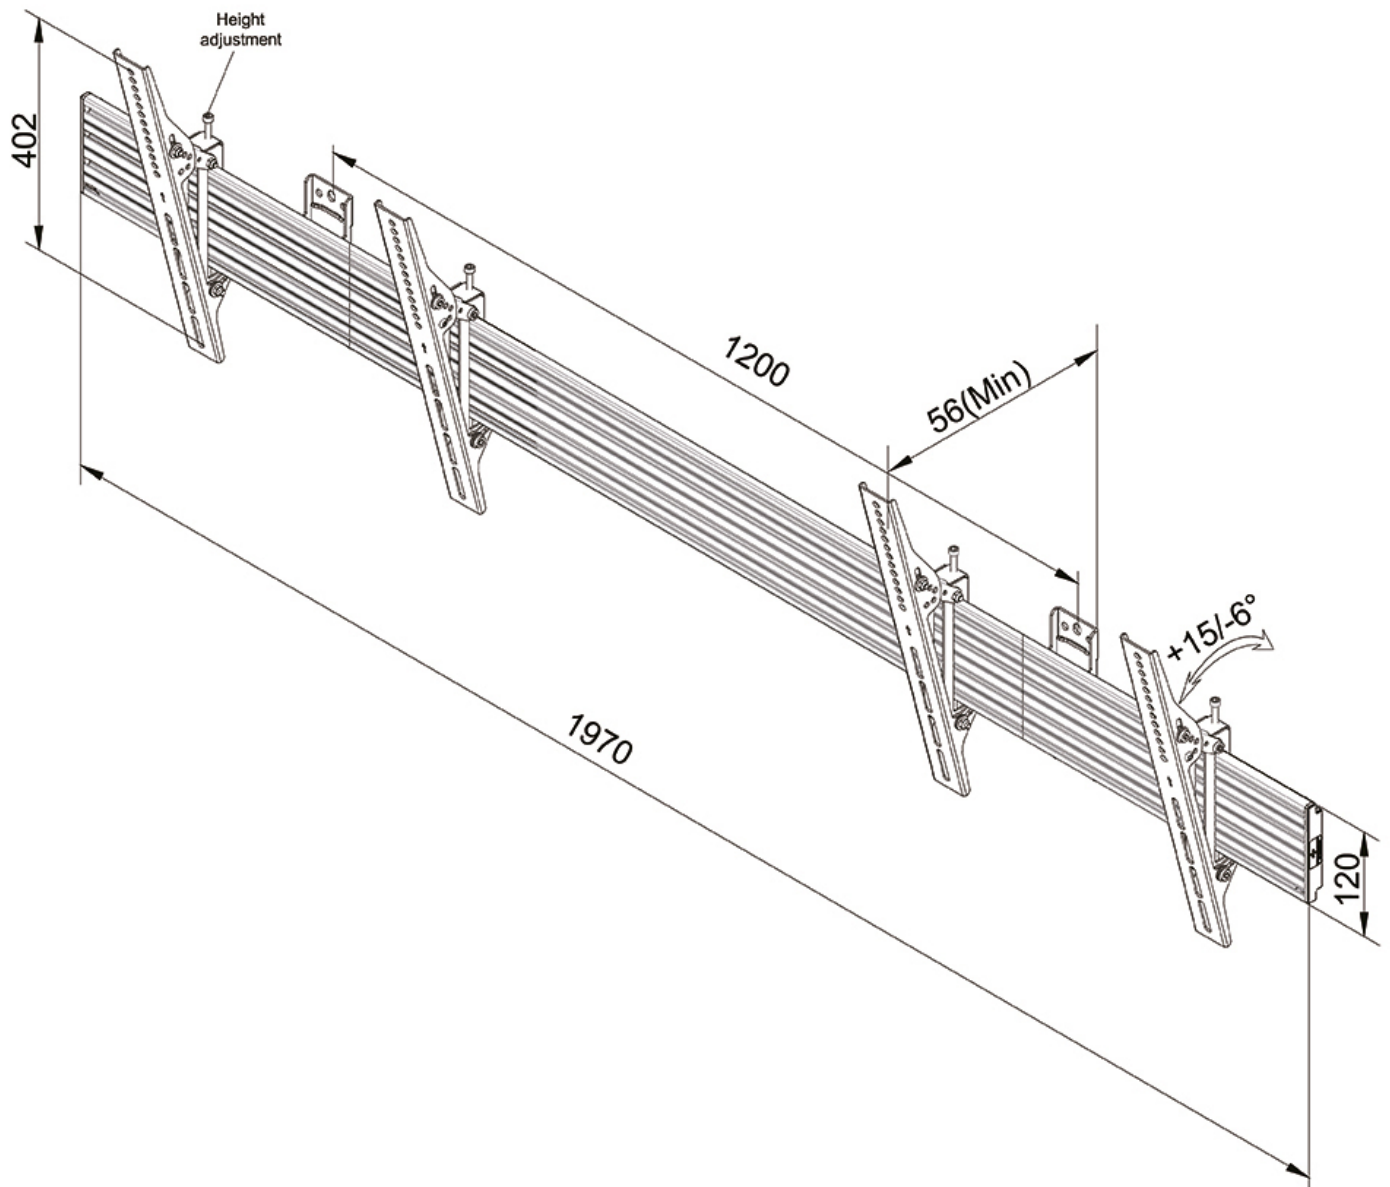

NMPRO-WMB2

NEOMOUNTS PRO MENU BOARD WALL MOUNT

Neomounts

Measuring unit: mm