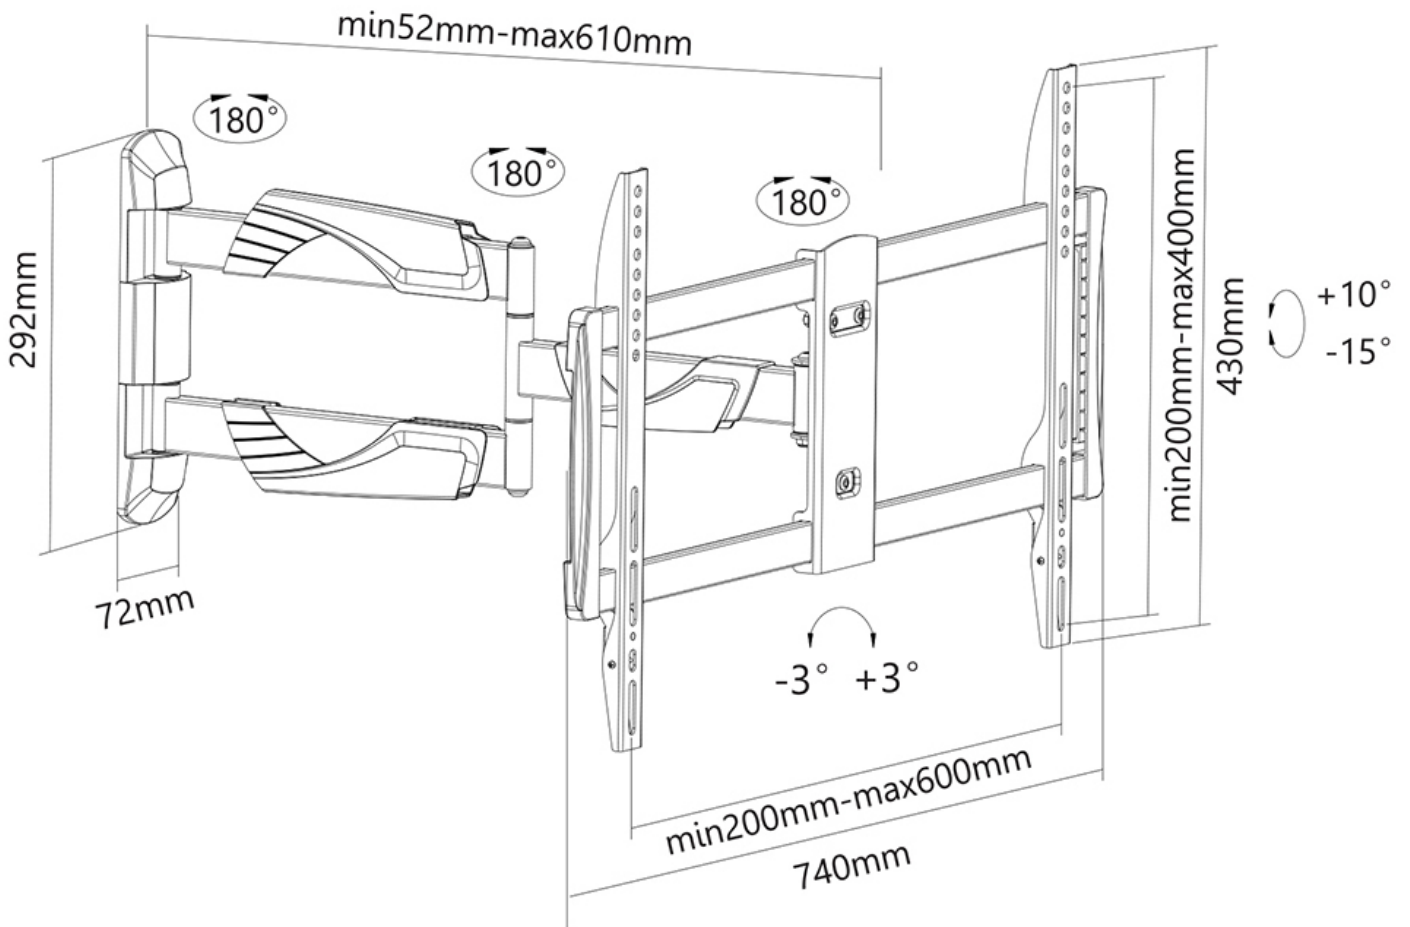

NM-W460BLACK

NEOMOUNTS TV WALL MOUNT

Neomounts