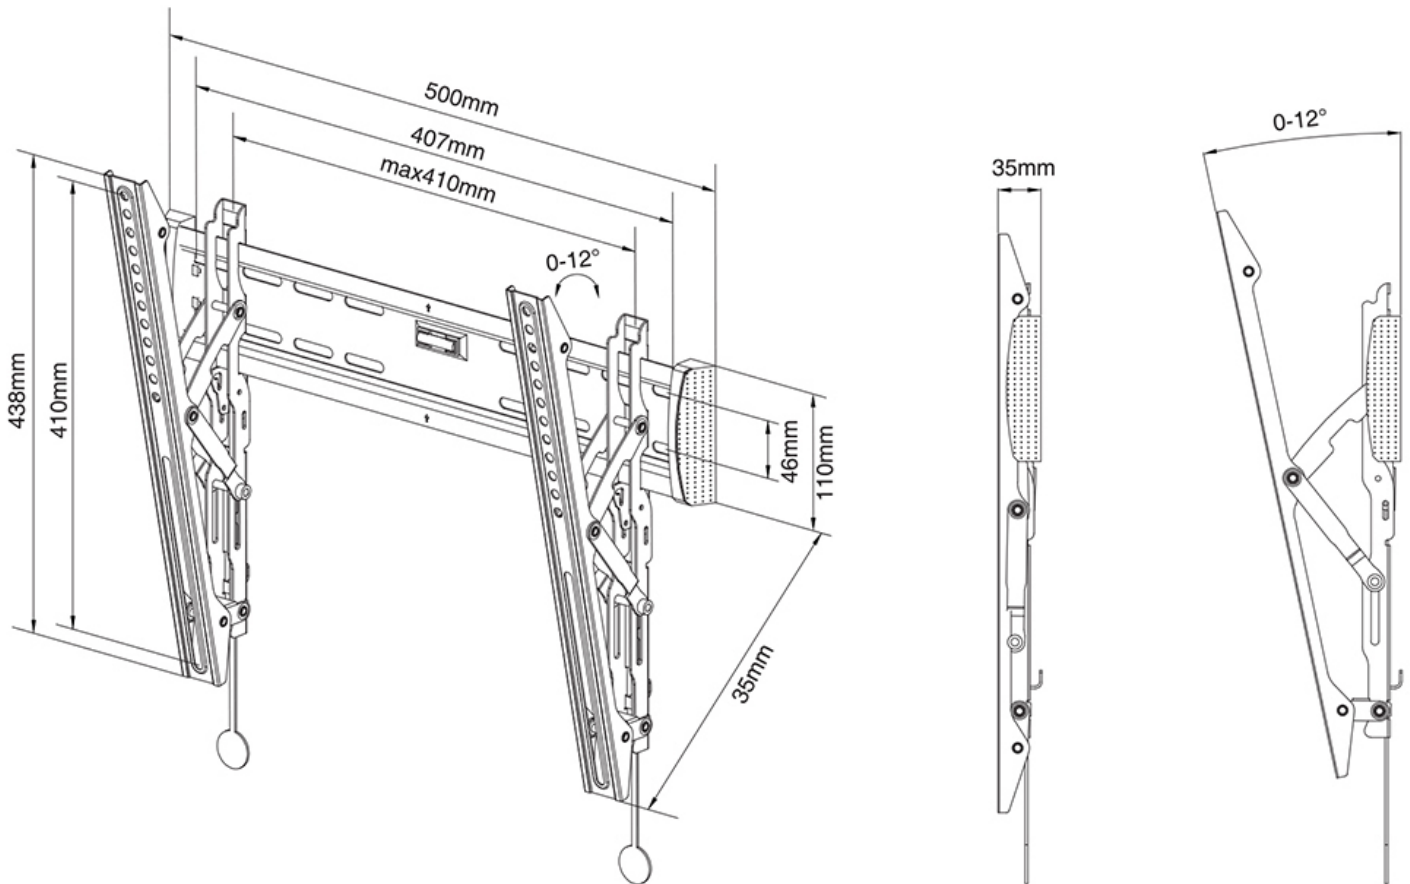

NM-W345BLACK

NEOMOUNTS TV WALL MOUNT

Neomounts