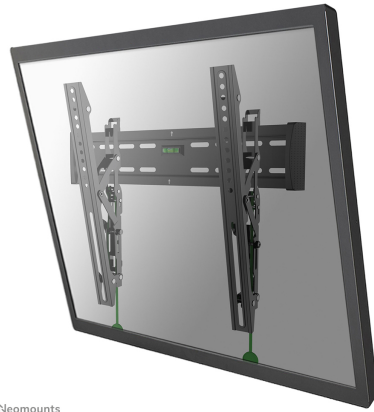

NM-W345BLACK

NEOMOUNTS TV WALL MOUNT

SPECIFICATIONS

GENERAL

Min. screen size*	32 inch
Max. screen size*	55 inch
Max. weight	25 kg (per screen)
Screens	1
VESA minimum	100x100 mm
VESA maximum	400x400 mm
Distance to wall	3,5 cm

Neomounts

Neomounts

Neomounts TV/Monitor Wall Mount (tiltable) for 32"-55" Screen - Black

The Neomounts wall mount, model NM-W345BLACK is a tiltable wall mount for flat screens up to 55". This mount is a great choice when you want the ultimate viewing flexibility with your flat screen.

Neomounts' tilt (12°) technology allows the mount to change to a viewing angle to fully benefit from the capabilities of the flat screen. Ideal for flat screens that are mounted higher on the wall. The depth of this mount is 3,5 centimetres.

Neomounts NM-W345BLACK is suitable for screens up to 55" (140 cm). The weight capacity of this product is 25 kg. The wall mount is suitable for screens that meet VESA hole pattern 100x100 to 400x400 mm.