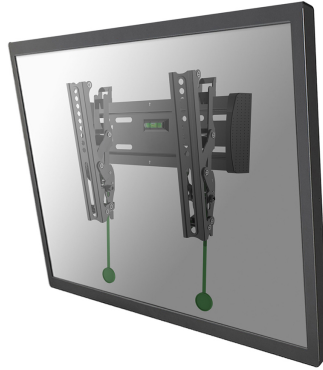

NM-W125BLACK

NEOMOUNTS TV WALL MOUNT

SPECIFICATIONS

GENERAL

Min. screen size*	10 inch
Max. screen size*	40 inch
Max. weight	20 kg (per screen)
Screens	1
VESA minimum	75x75 mm
VESA maximum	200x200 mm
Distance to wall	3,5 cm

Neomounts

Neomounts

Neomounts TV/Monitor Wall Mount (tiltable) for 10"-40" Screen - Black

The Neomounts wall mount, model NM-W125BLACK is a tiltable wall mount for flat screens up to 40". This mount is a great choice when you want the ultimate viewing flexibility with your flat screen.

Neomounts' tilt (15°) technology allows the mount to change to a viewing angle to fully benefit from the capabilities of the flat screen. Ideal for flat screens that are mounted higher on the wall. The depth of this mount is 3,5 centimetres.

Neomounts NM-W125BLACK is suitable for screens up to 40" (100 cm). The weight capacity of this product is 20 kg. The wall mount is suitable for screens that meet VESA hole pattern 75x75 to 200x200 mm.