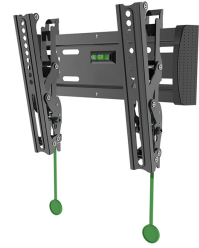

FUNCTIONALITY

Type	Tilt
Tilt (degrees)	15°
Adjustment type	None

INFORMATION

Color	Black
Main material	Steel
Warranty	5 year
EAN code	8717371444976

*Please note: The inch sizes stated are just an indication, combined with the weight and VESA sizes. The maximum weight and VESA size are absolute restrictions for the products and should not be exceeded.

Neomounts

Neomounts

Neomounts TV/Monitor Wall Mount (tiltable) for 10"-40" Screen - Black

The Neomounts wall mount, model NM-W125BLACK is a tiltable wall mount for flat screens up to 40". This mount is a great choice when you want the ultimate viewing flexibility with your flat screen.

Neomounts' tilt (15°) technology allows the mount to change to a viewing angle to fully benefit from the capabilities of the flat screen. Ideal for flat screens that are mounted higher on the wall. The depth of this mount is 3,5 centimetres.

Neomounts NM-W125BLACK is suitable for screens up to 40" (100 cm). The weight capacity of this product is 20 kg. The wall mount is suitable for screens that meet VESA hole pattern 75x75 to 200x200 mm.