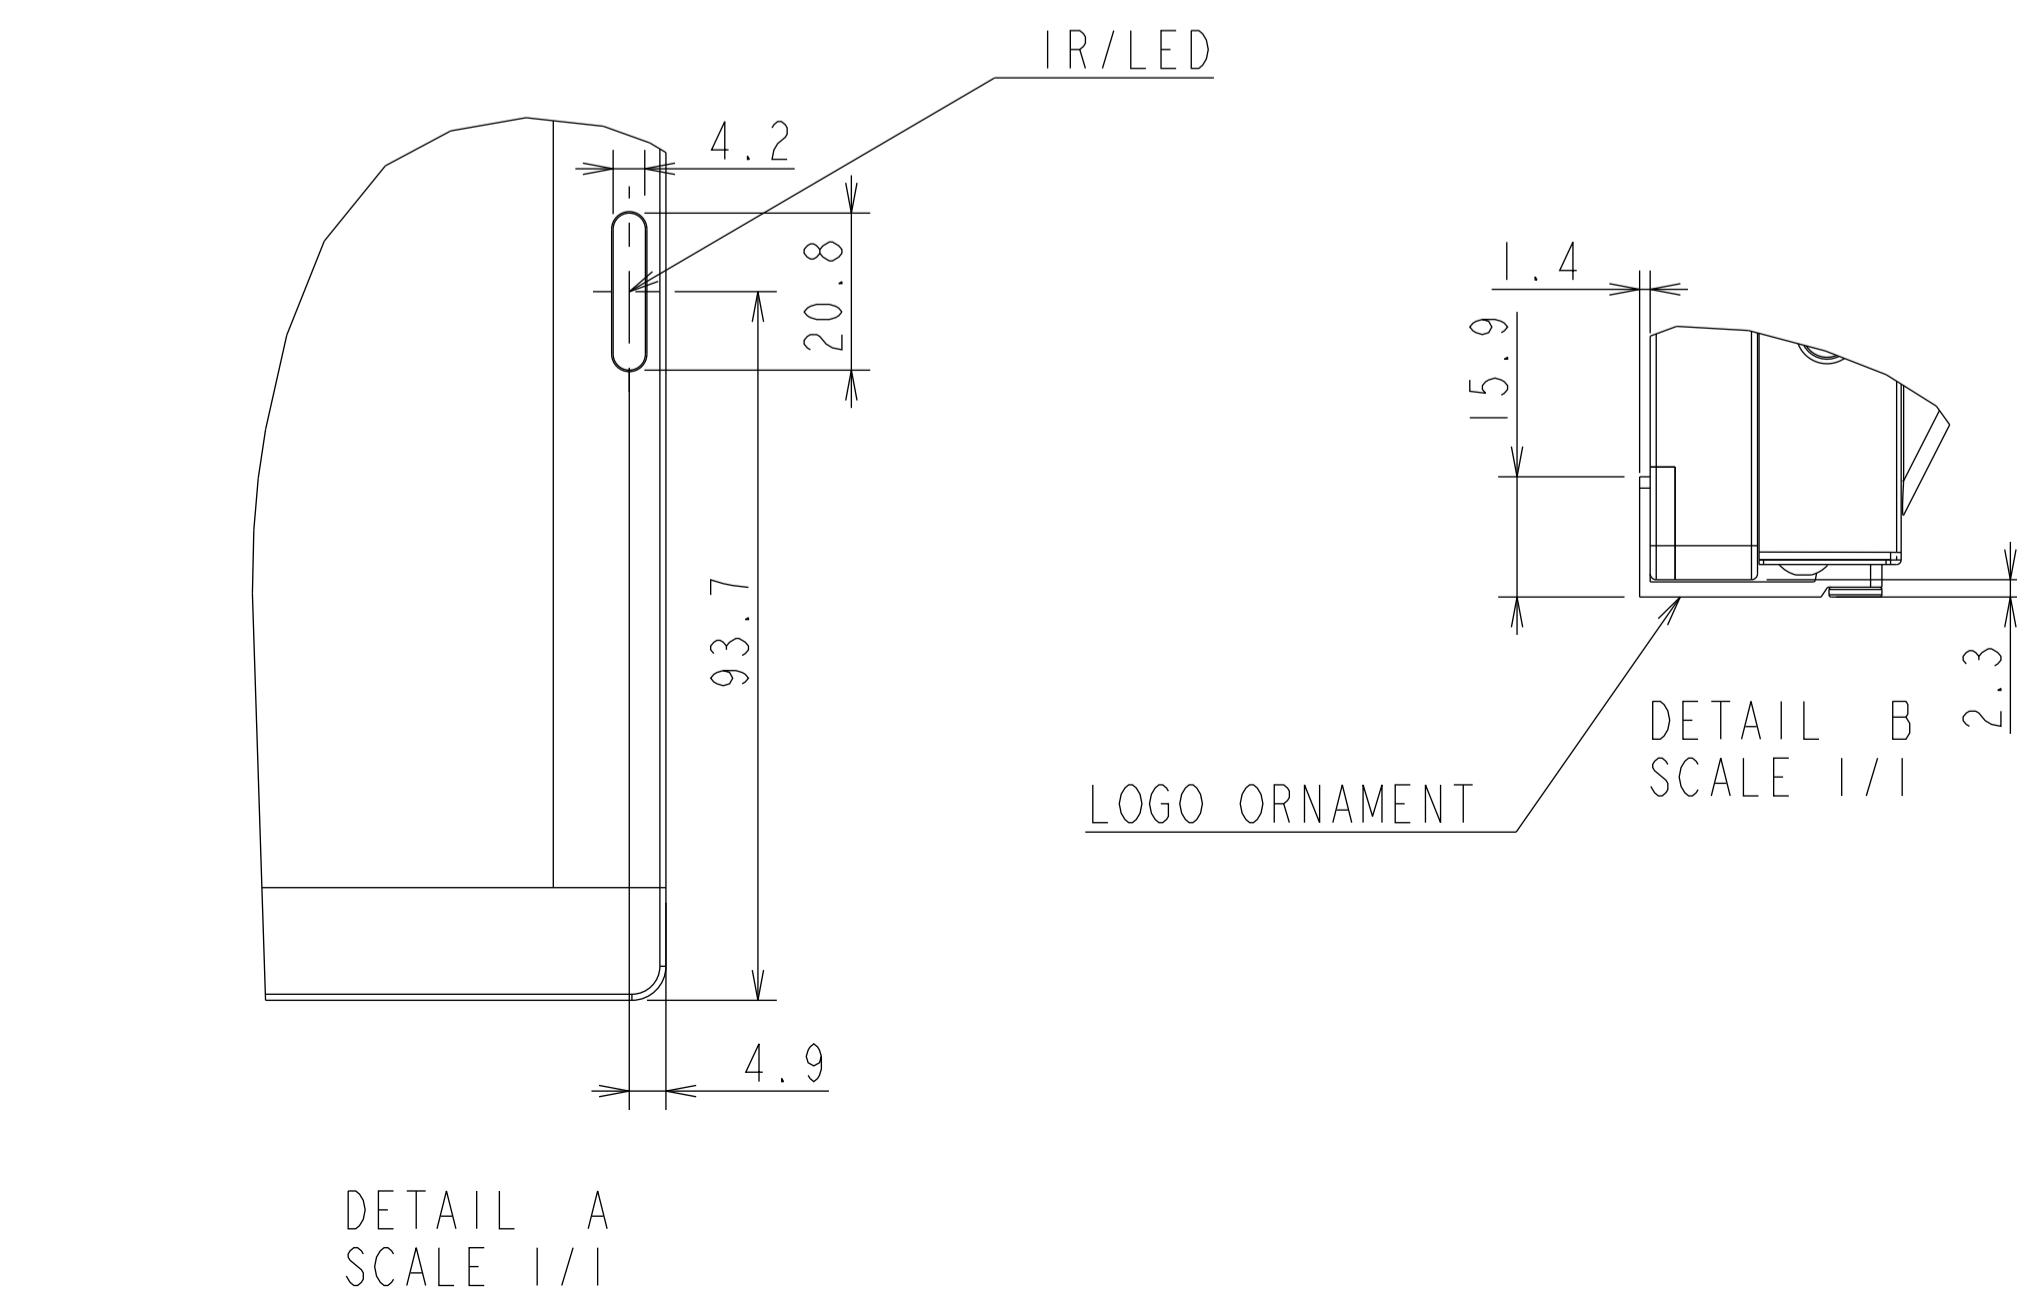

ME651 OUTLINE

UNIT	mm
MODEL	ME651
SCALE	1/5
Sharp NEC Display solutions 2020/11/06	