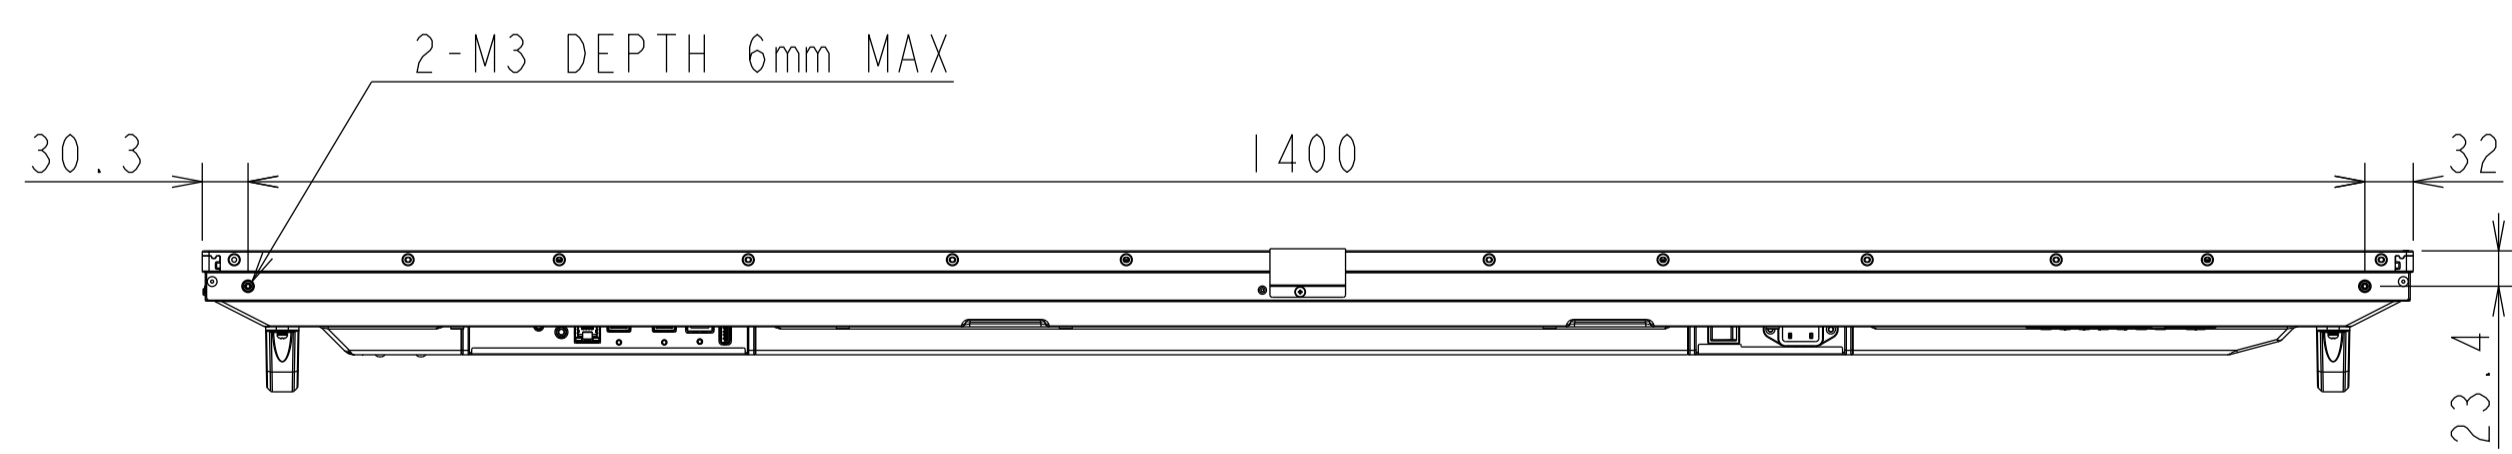

ME651 OUTLINE

UNIT	mm
MODEL	ME651
SCALE	1/5
Sharp NEC Display solutions 2020/11/06	