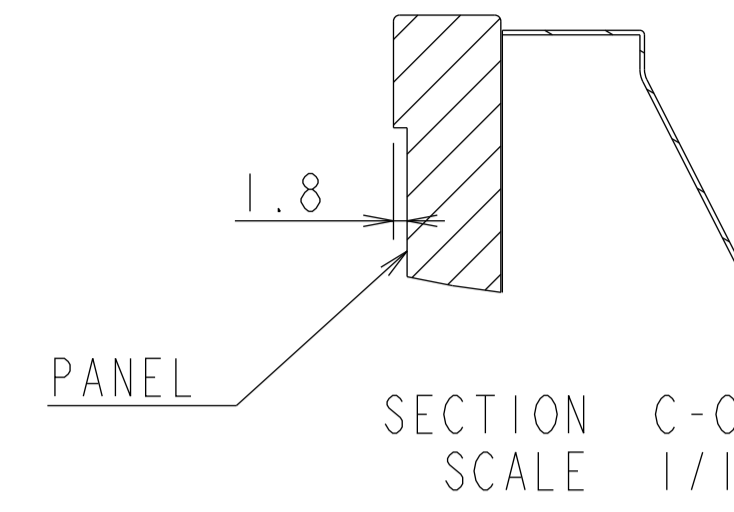

ME651 OUTLINE

UNIT	mm
MODEL	ME651
SCALE	1/5
Sharp NEC Display solutions 2020/11/06	