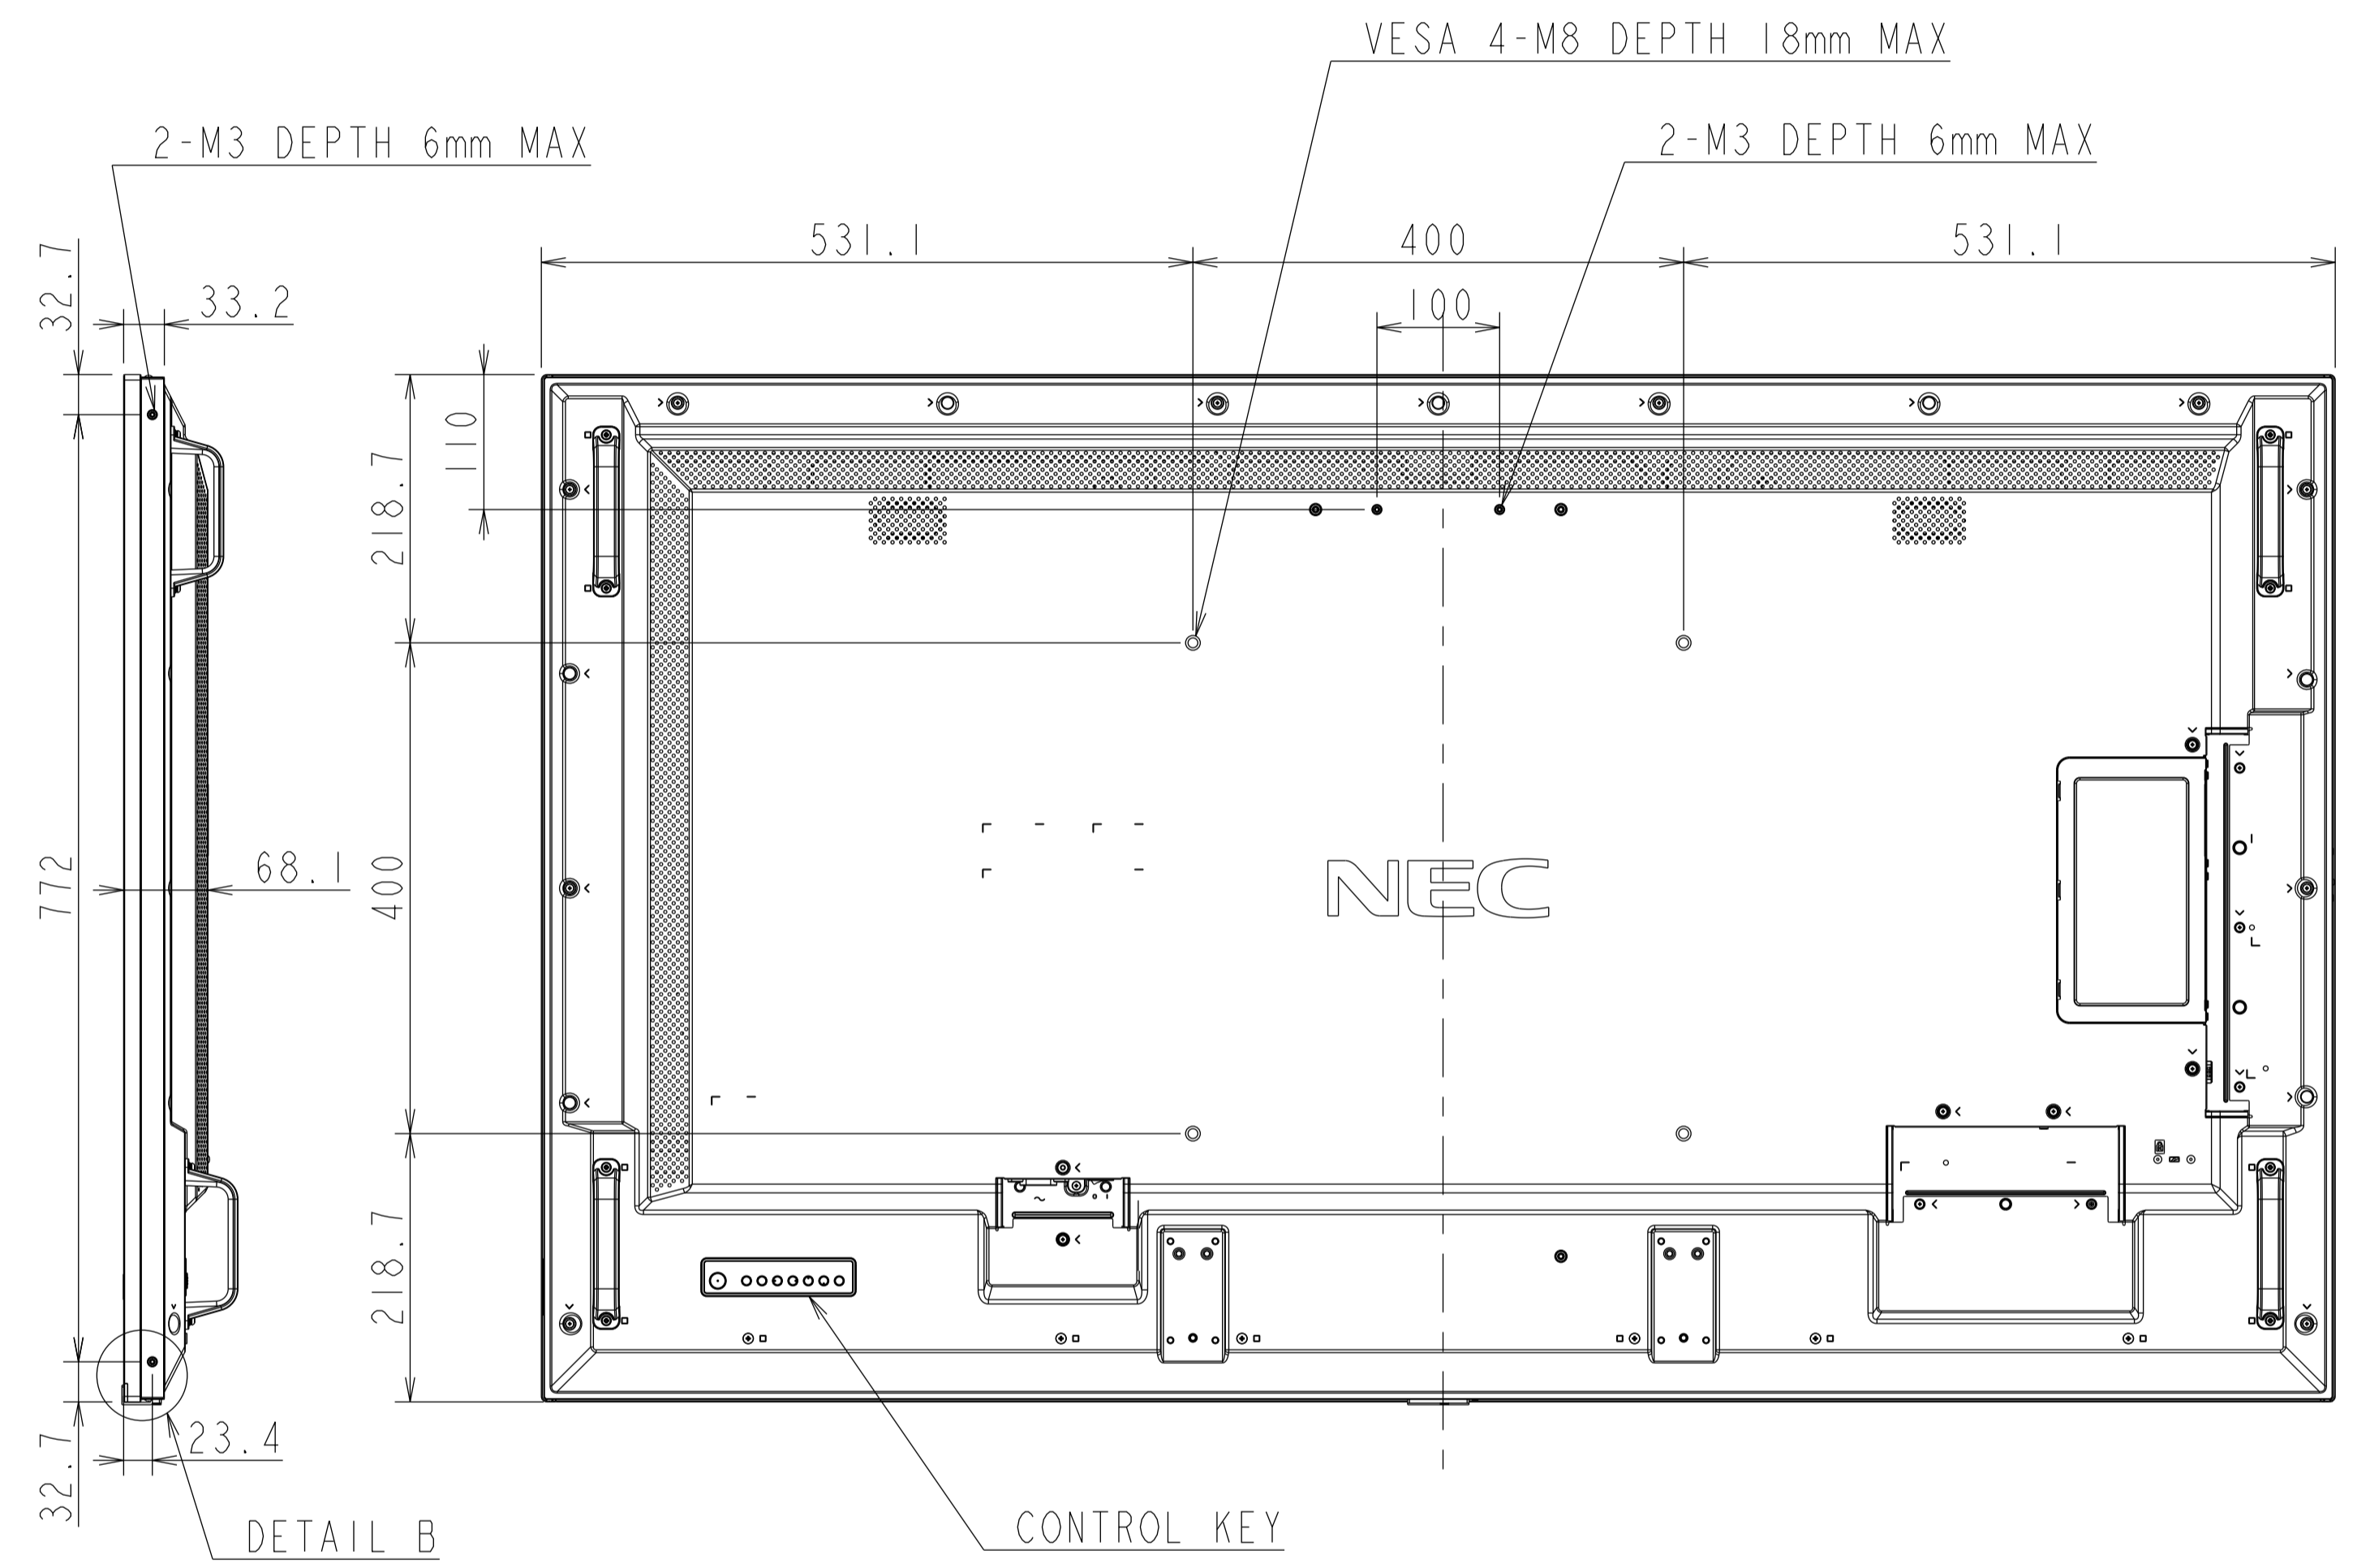

ME651 OUTLINE

UNIT	mm
MODEL	ME651
SCALE	1/5
Sharp NEC Display solutions 2020/11/06	