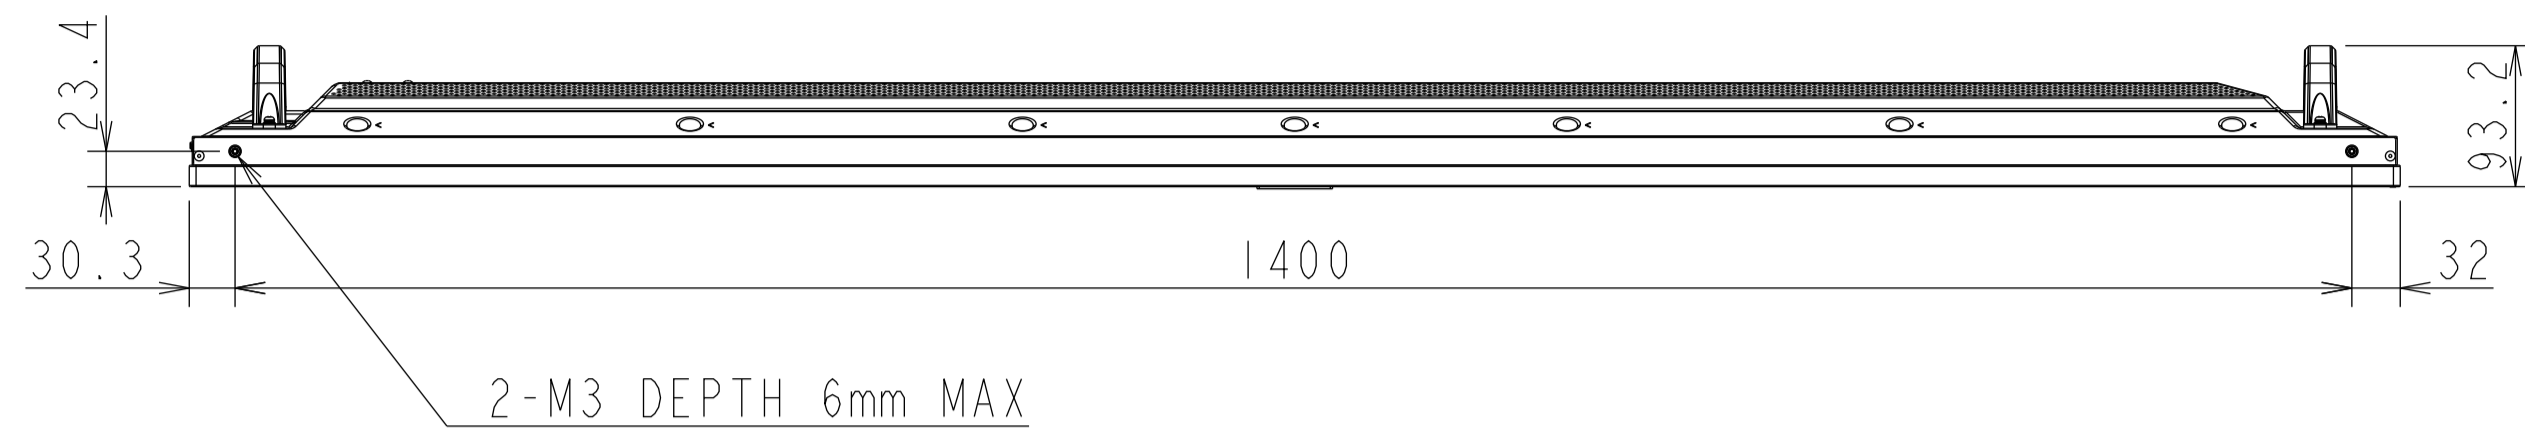

ME651 OUTLINE

UNIT	mm
MODEL	ME651
SCALE	1/5
Sharp NEC Display solutions 2020/11/06	