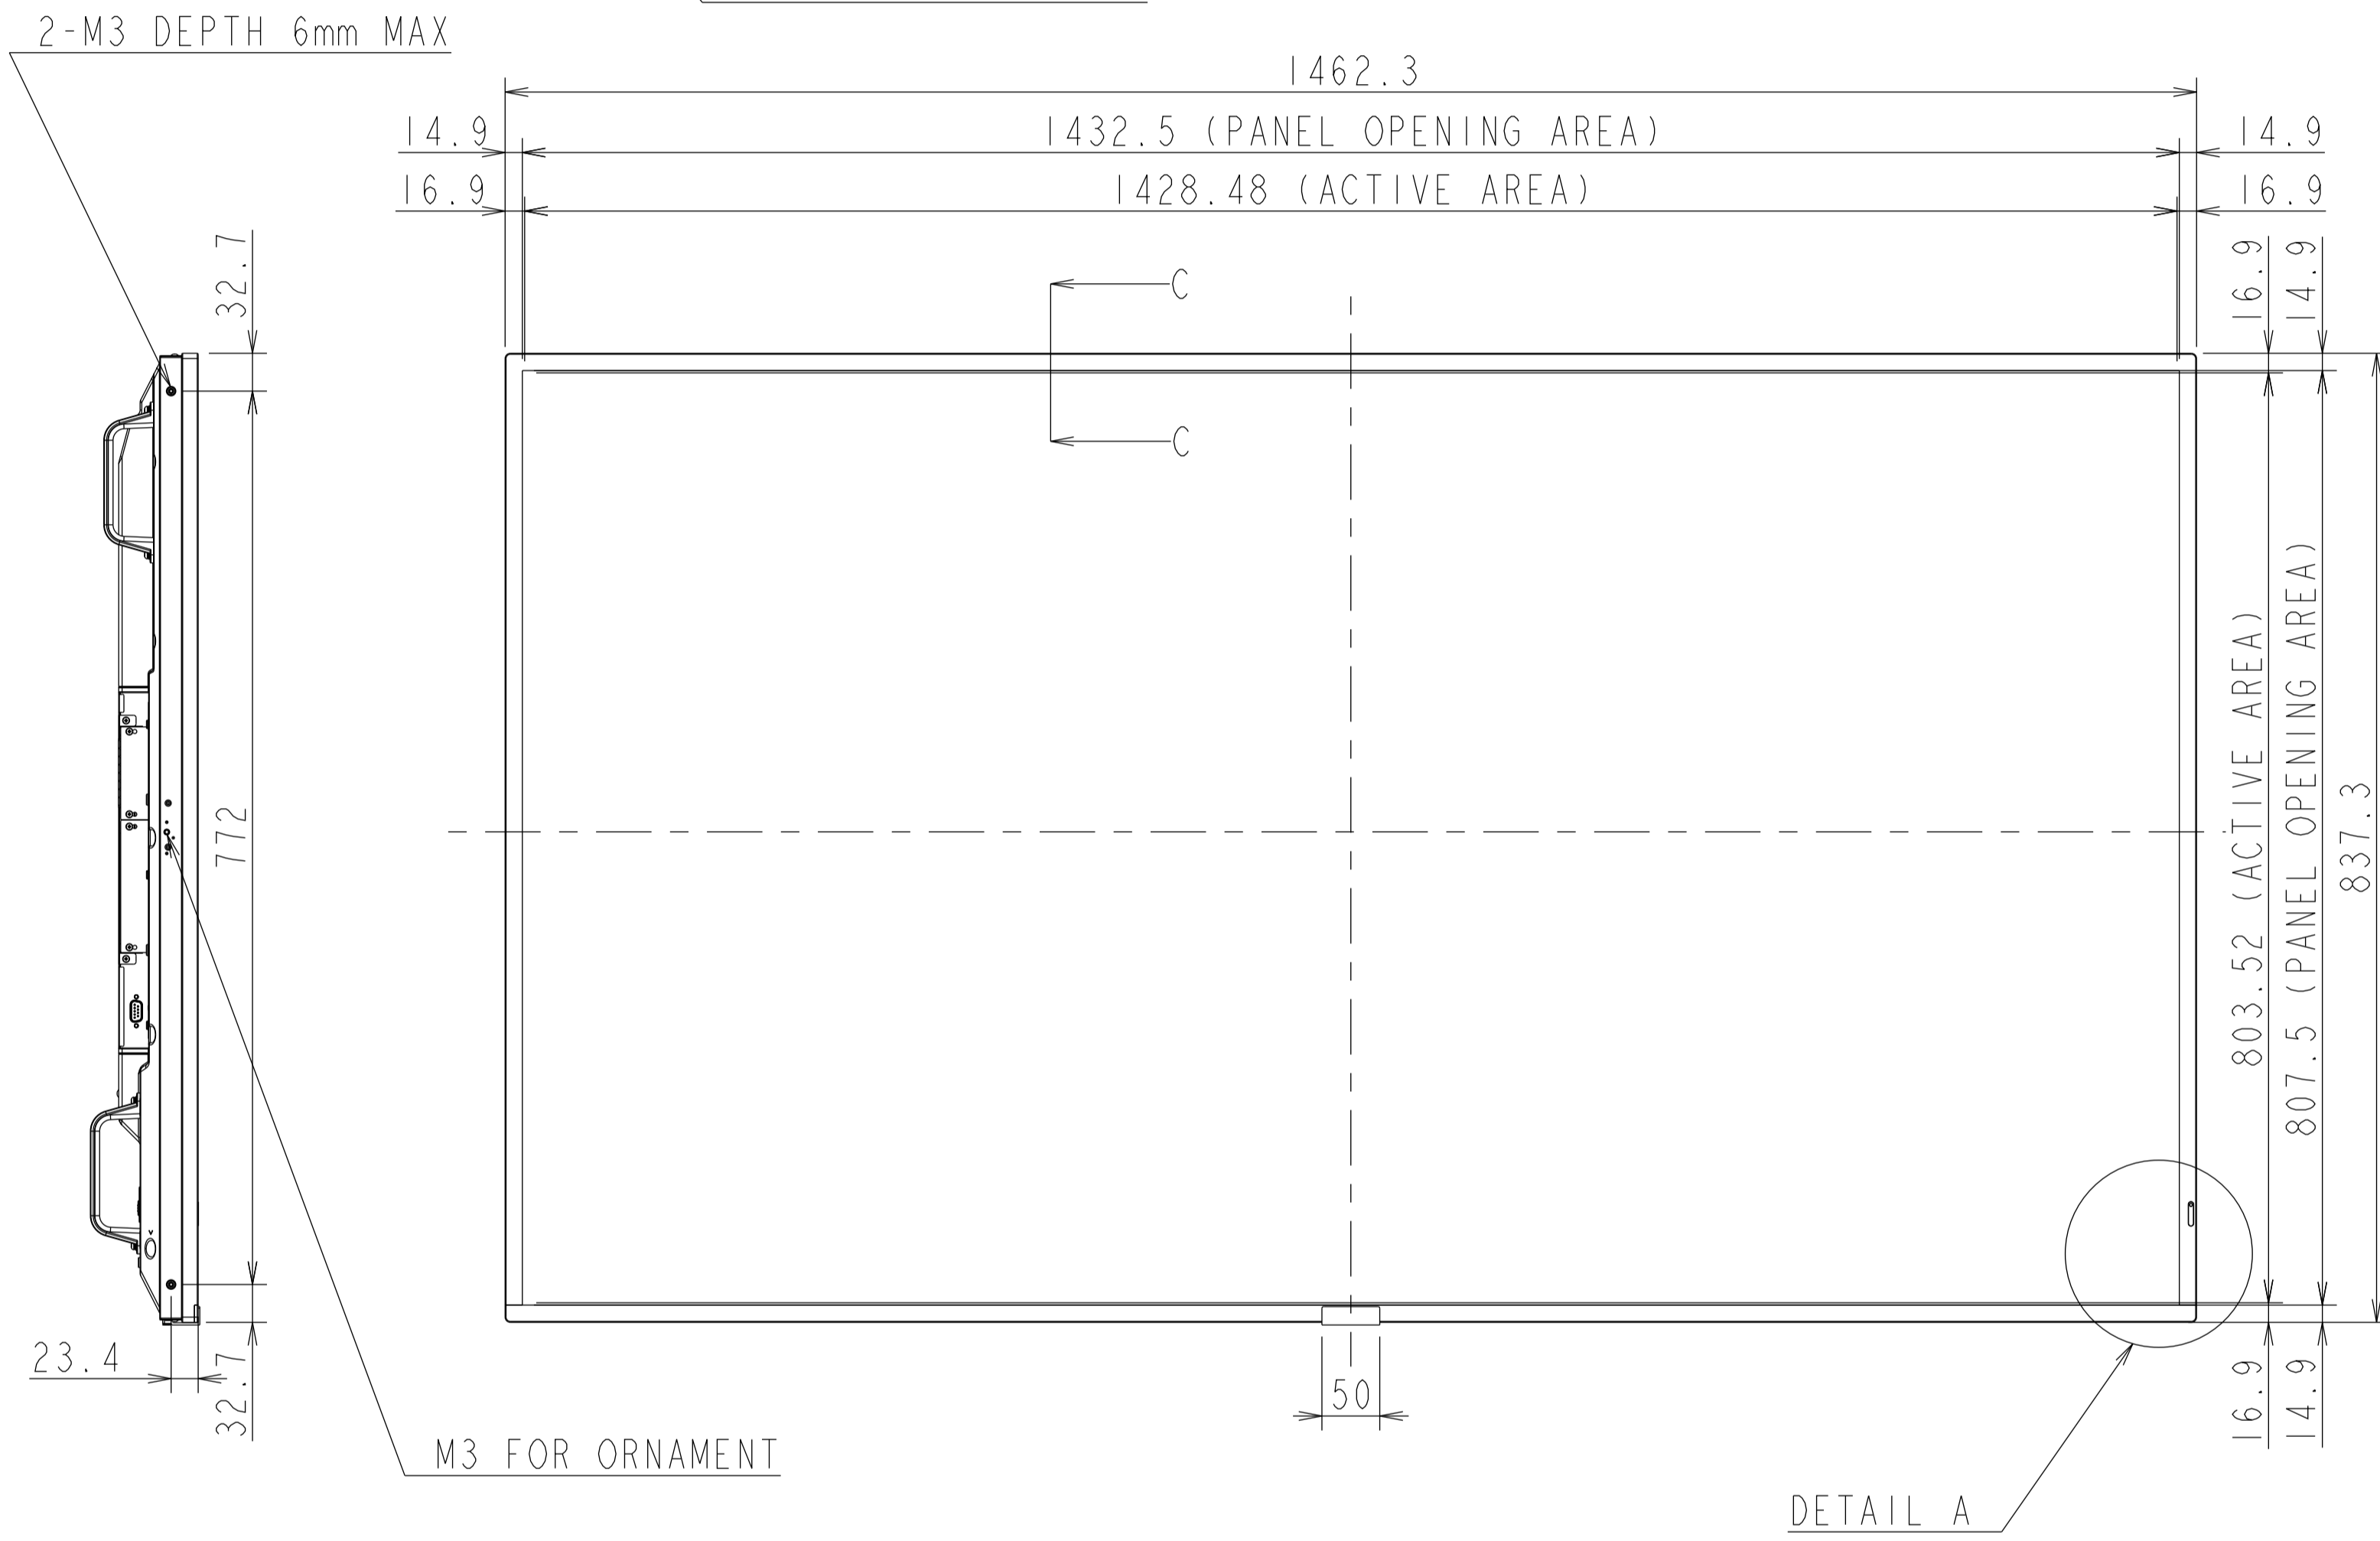

ME651 OUTLINE

UNIT	mm
MODEL	ME651
SCALE	1/5
Sharp NEC Display solutions 2020/11/06	