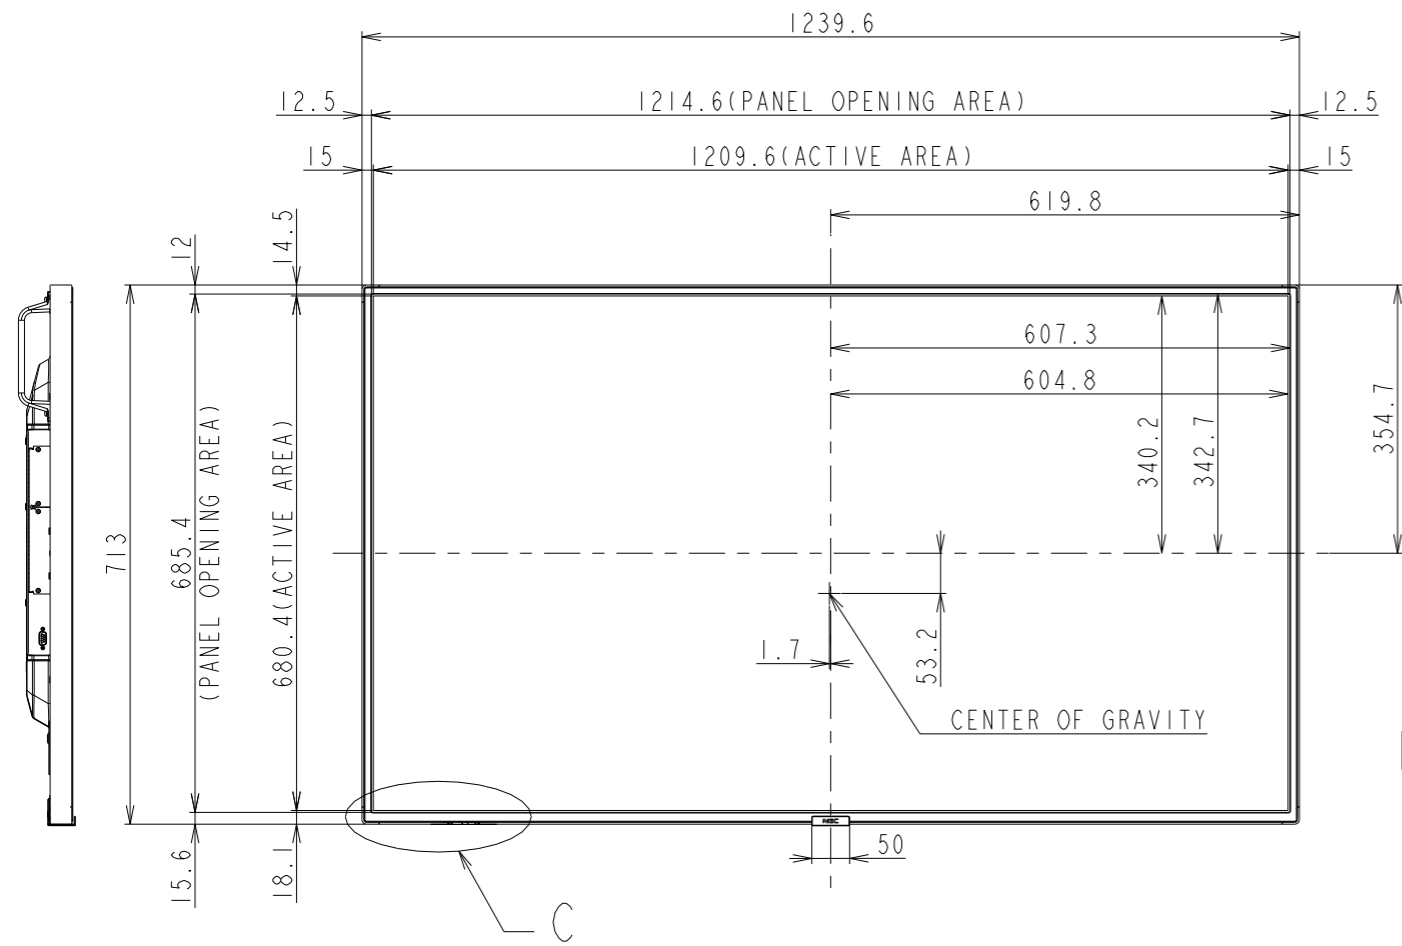

P555/MA551 OUTLINE

SECTION A-A
SCALE 1/1

SECTION B-B
SCALE 1/1

DETAIL D
SCALE 1/2

DETAIL C
SCALE 1/2

UNIT	mm
MODEL	P555/MA551
SCALE	1/10
Sharp NEC Display Solutions 2020/12/11	