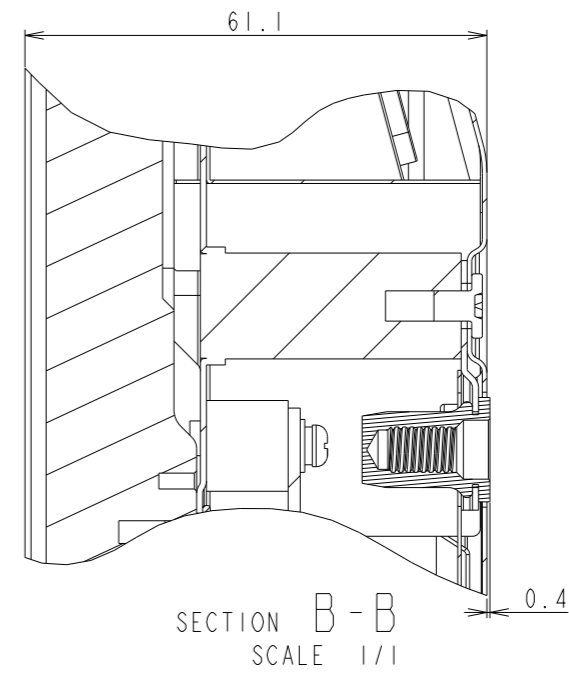

P555/MA551 OUTLINE

SECTION A-A
SCALE 1/1

SECTION B-B
SCALE 1/1

DETAIL D
SCALE 1/2

DETAIL C
SCALE 1/2

UNIT	mm
MODEL	P555/MA551
SCALE	1/10
Sharp NEC Display Solutions 2020/12/11	