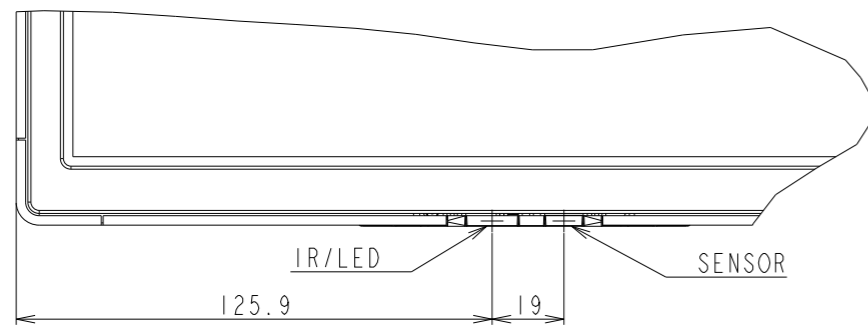

P555/MA551 OUTLINE

SECTION A-A
SCALE 1/1

SECTION B-B
SCALE 1/1

DETAIL D
SCALE 1/2

DETAIL C
SCALE 1/2

UNIT	mm
MODEL	P555/MA551
SCALE	1/10
Sharp NEC Display Solutions 2020/12/11	