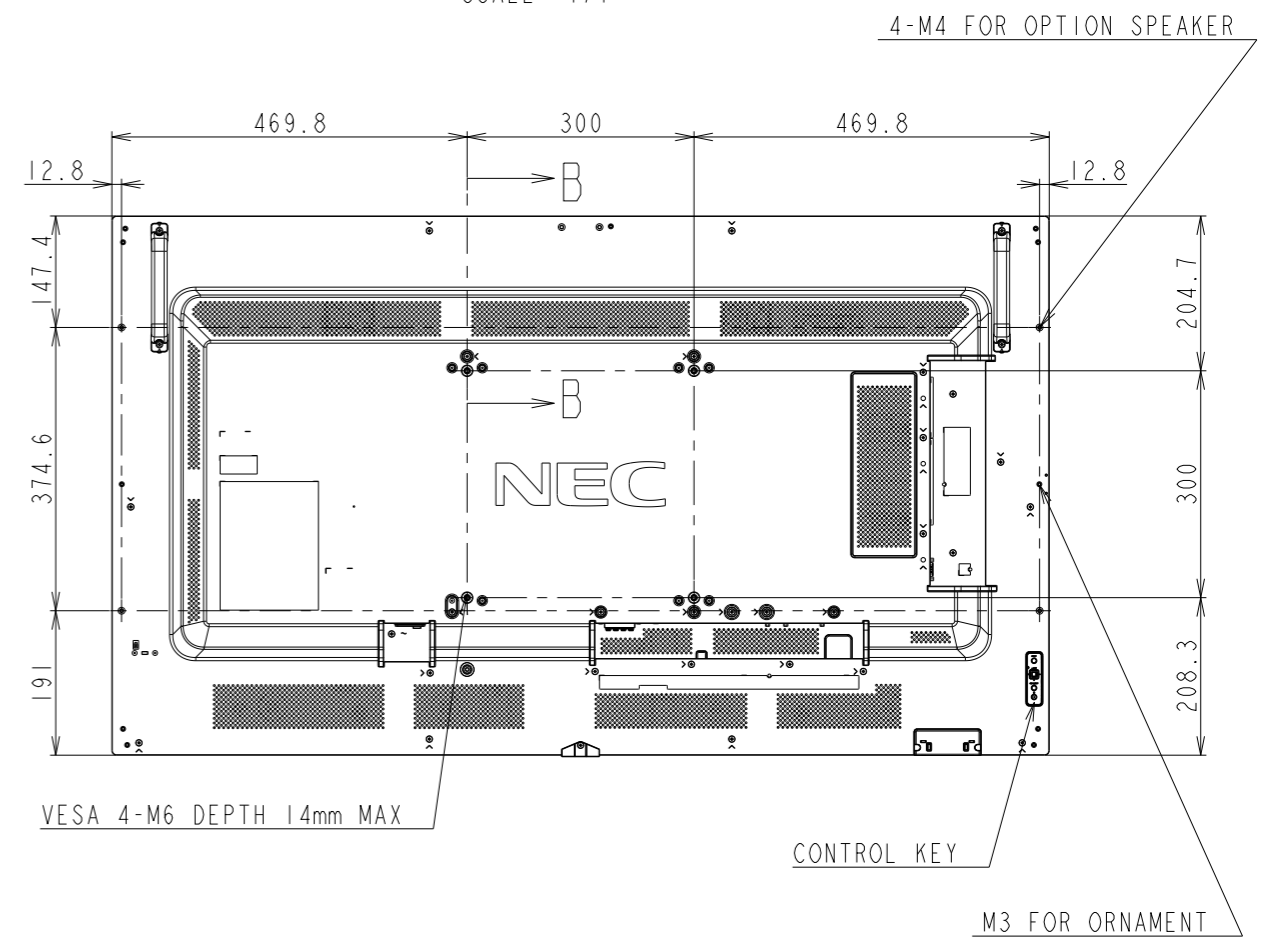

P555/MA551 OUTLINE

SECTION A-A
SCALE 1/1

SECTION B-B
SCALE 1/1

DETAIL D
SCALE 1/2

DETAIL C
SCALE 1/2

UNIT	mm
MODEL	P555/MA551
SCALE	1/10
Sharp NEC Display Solutions 2020/12/11	