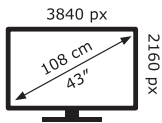

NEC

ME431

77 kWh/1000h

ABCDEF **G**

64 kWh/1000h

2019/2013