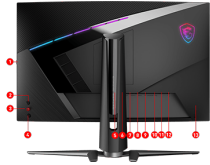

Carton Dimension (W X H X D)	775 x 223 x 490 mm / 30.51 x 8.78 x 19.29 inch
Frameless Design	Yes
PIP / PBP Function	Yes
VESA Mounting	100 x 100 mm
Weight (NW / GW)	6.6 kg / 10.0 kg 14.55 lbs / 22.05 lbs
Note	Display Port: 2560 x 1440 (Up to 240Hz) HDMI™: 2560 x 1440 (Up to 144Hz) Type C. 2560 x 1440(Up to 240Hz) *sRGB and DCI-P3 follow CIE1976 standard

CONNECTIONS

1. Headset Hanger
2. Marco Key
3. 5-Way joystick navigator
4. Power Button
5. Power Jack
6. 1x HDMI™ w/CEC (2.0b)
7. 1x HDMI™ (2.0b)
8. 1x DisplayPort (1.4a)
9. 1x USB2.0 Type C
10. 1x Earphone out
11. 2x USB 2.0 Type A
12. 1x USB2.0 Type B Upstream Port
13. Kensington Lock