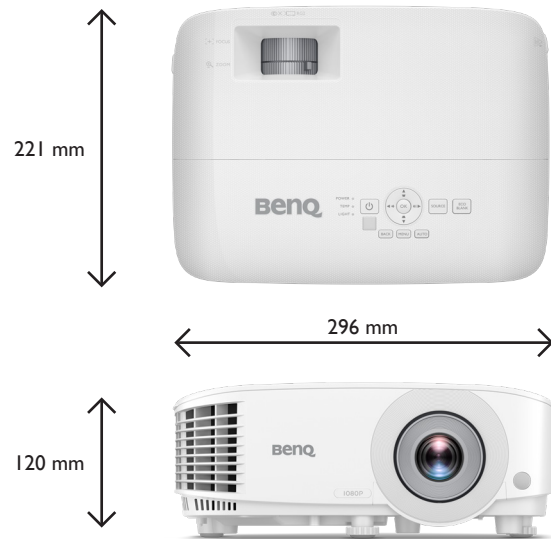

Dimensions