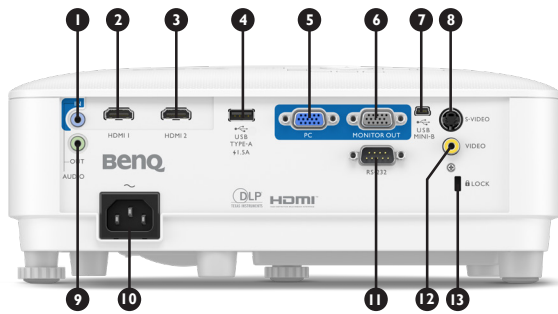

Input and Output Terminals

- ❶ Audio Input (mini jack)
- ❷ HDMI-1
- ❸ HDMI-2
- ❹ USB Type A (1.5A power)
- ❺ Computer Input (D-sub 15pin, Female)
- ❻ Monitor Output (D-sub 15pin, Female)
- ❼ USB Type mini B (For FW upgrade)
- ❽ S-Video
- ❾ Audio Output (mini jack)
- ❿ AC Power cord inlet
- ⓫ RS232 Input (D-sub 9pin, male)
- ⓬ Composite Video (RCA)
- ⓭ Kensington anti-theft lock slot