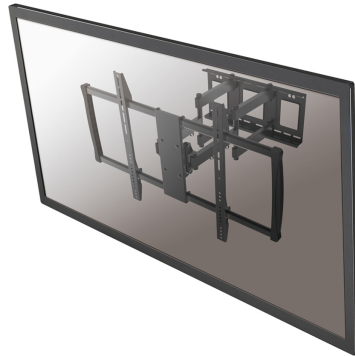

LFD-W8000

NEOMOUNTS TV WALL MOUNT

SPECIFICATIONS

GENERAL

| | |
|-------------------|--------------------|
| Min. screen size* | 60 inch |
| Max. screen size* | 100 inch |
| Max. weight | 80 kg (per screen) |
| Screens | 1 |
| VESA minimum | 200x200 mm |
| VESA maximum | 900x600 mm |
| Distance to wall | 7-62,5 cm |

Neomounts

Neomounts

Neomounts TV/Monitor Wall Mount (Full Motion) for 60"-100" Screen - Black

The Neomounts wall mount, LFD-W8000 is a full swing tilt- and swivel wall mount for flat screens up to 100" (254 cm). This mount is a great choice when you want the ultimate viewing flexibility with your flat screen TV. Effortless pull the display out from the wall, position it in almost any direction, turn it around corners and then smoothly return it to the wall when finished.

Neomounts' tilt (-15°|+5°) and swivel (-45°|+45°) technology allows the mount to change to any viewing angle to fully benefit from the capabilities of the flat screen. The mount is easily depth adjustable from 7 to 62.5 centimetres. A cable management conceals and routes cables from mount to flat screen. Hide your cables to keep living room, bedroom or home cinema installation nice and tidy.

Neomounts LFD-W8000 has three pivot points and is suitable for screens up to 100" (254 cm). The weight capacity of this product is 80 kg each screen. The wall mount is suitable for screens that meet VESA hole pattern 200x200 to 900x600mm.