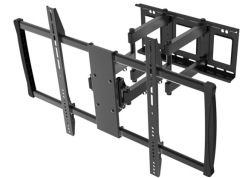

LFD-W8000

NEOMOUNTS TV WALL MOUNT

SPECIFICATIONS

GENERAL

| | |
|-------------------|--------------------|
| Min. screen size* | 60 inch |
| Max. screen size* | 100 inch |
| Max. weight | 80 kg (per screen) |
| Screens | 1 |
| VESA minimum | 200x200 mm |
| VESA maximum | 900x600 mm |
| Distance to wall | 7-62,5 cm |

FUNCTIONALITY

| | |
|------------------|-------------------------------|
| Type | Tilt Swivel Full motion |
| Tilt (degrees) | 20° |
| Swivel (degrees) | 90° |
| Adjustment type | None |

INFORMATION

| | |
|---------------|---------------|
| Color | Black |
| Main material | Steel |
| Warranty | 5 year |
| EAN code | 8717371445447 |

Neomounts

Neomounts

Neomounts TV/Monitor Wall Mount (Full Motion) for 60"-100" Screen - Black

The Neomounts wall mount, LFD-W8000 is a full swing tilt- and swivel wall mount for flat screens up to 100" (254 cm). This mount is a great choice when you want the ultimate viewing flexibility with your flat screen TV. Effortless pull the display out from the wall, position it in almost any direction, turn it around corners and then smoothly return it to the wall when finished.

Neomounts' tilt (-15°|+5°) and swivel (-45°|+45°) technology allows the mount to change to any viewing angle to fully benefit from the capabilities of the flat screen. The mount is easily depth adjustable from 7 to 62.5 centimetres. A cable management conceals and routes cables from mount to flat screen. Hide your cables to keep living room, bedroom or home cinema installation nice and tidy.