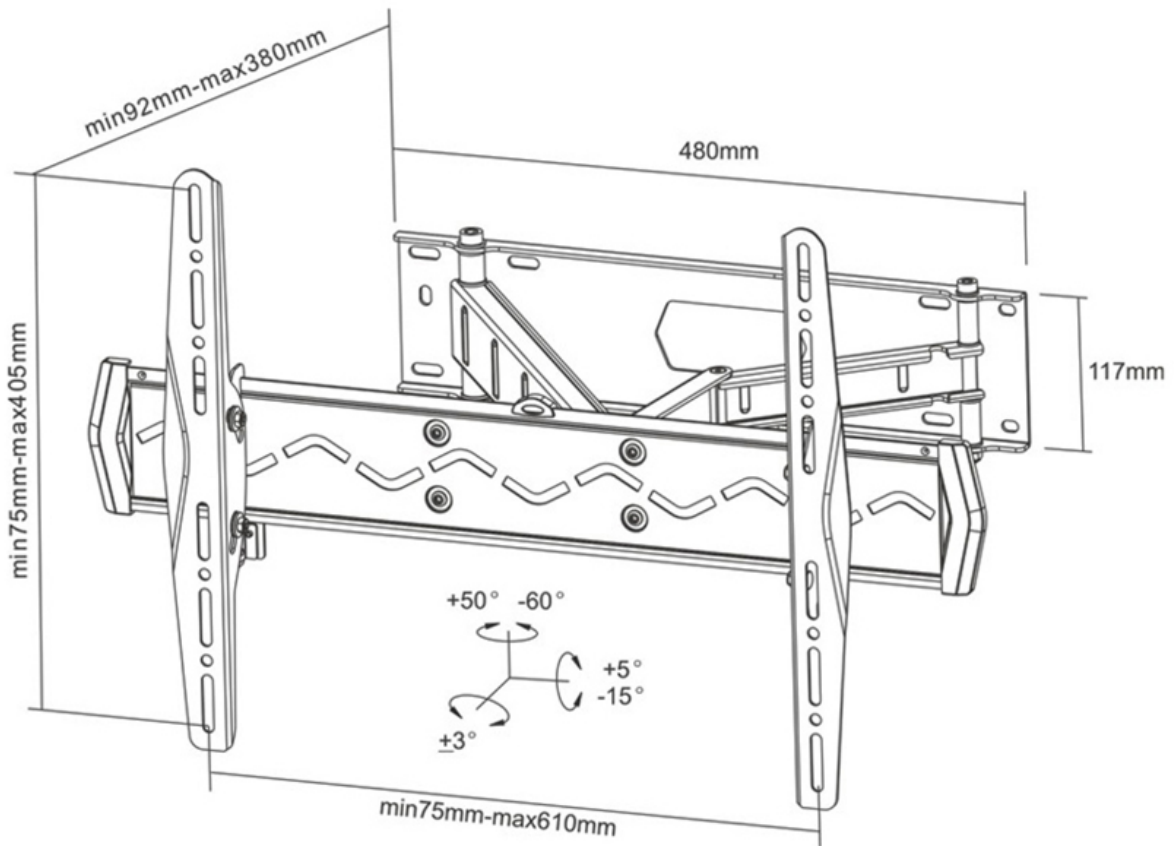

LED-W560

NEOMOUNTS TV WALL MOUNT

Neomounts