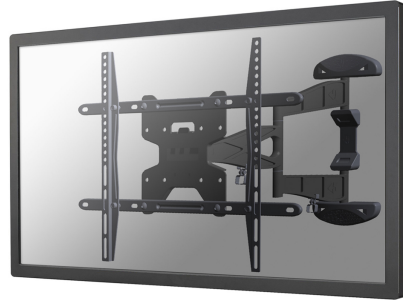

LED-W500

NEOMOUNTS TV WALL MOUNT

SPECIFICATIONS

GENERAL

Min. screen size*	32 inch
Max. screen size*	60 inch
Max. weight	30 kg (per screen)
Screens	1
VESA minimum	100x100 mm
VESA maximum	600x400 mm
Distance to wall	4,7-49 cm

Neomounts

Neomounts

Neomounts TV/Monitor Wall Mount (Full Motion) for 32"-60" Screen - Black

The Neomounts wall mount, model LED-W500 is a full swing tilt- and swivel wall mount for flat screens up to 60" (152 cm). This mount is a great choice when you want the ultimate viewing flexibility with your flat screen TV. Effortless pull the display out from the wall, position it in almost any direction, turn it around corners and then smoothly return it to the wall when finished.

Neomounts' tilt (10°), rotation (6°) and swivel (180°) technology allows the mount to change to any viewing angle to fully benefit from the capabilities of the flat screen. The mount is easily depth adjustable from 4 to 50 centimetres. An innovative cable management conceals and routes cables from mount to flat screen. Hide your cables to keep living room, bedroom or home cinema installation nice and tidy.

Neomounts LED-W500 has three pivot points and is suitable for screens up to 60" (152 cm). The weight capacity of this product is 30 kg each screen. The wall mount is suitable for screens that meet VESA hole pattern 100x100 to 600x400mm. Different hole patterns can be covered using Neomounts VESA adapter plates.