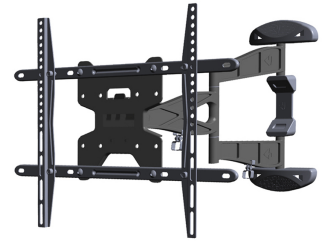

FUNCTIONALITY

Type	Tilt Rotate Swivel Full motion
Tilt (degrees)	10°
Swivel (degrees)	180°
Rotate (degrees)	6°
Adjustment type	None

INFORMATION

Color	Black
Main material	Steel
Warranty	5 year
EAN code	8717371443733

Neomounts

Neomounts

Neomounts TV/Monitor Wall Mount (Full Motion) for 32"-60" Screen - Black

The Neomounts wall mount, model LED-W500 is a full swing tilt- and swivel wall mount for flat screens up to 60" (152 cm). This mount is a great choice when you want the ultimate viewing flexibility with your flat screen TV. Effortless pull the display out from the wall, position it in almost any direction, turn it around corners and then smoothly return it to the wall when finished.

Neomounts' tilt (10°), rotation (6°) and swivel (180°) technology allows the mount to change to any viewing angle to fully benefit from the capabilities of the flat screen. The mount is easily depth adjustable from 4 to 50 centimetres. An innovative cable management conceals and routes cables from mount to flat screen. Hide your cables to keep living room, bedroom or home cinema installation nice and tidy.

Neomounts LED-W500 has three pivot points and is suitable for screens up to 60" (152 cm). The weight capacity of this product is 30 kg each screen. The wall mount is suitable for screens that meet VESA hole pattern 100x100 to 600x400mm. Different hole patterns can be covered using Neomounts VESA adapter plates.