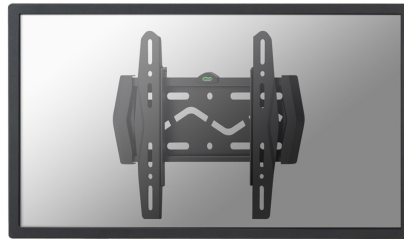

LED-W120

SPECIFICATIONS

GENERAL

Min. screen size*	22 inch
Max. screen size*	40 inch
Max. weight	50 kg (per screen)
Screens	1
VESA minimum	100x100 mm
VESA maximum	200x200 mm
Distance to wall	1,7-3 cm

FUNCTIONALITY

Type	Fixed
Adjustment type	None

INFORMATION

Color	Black
Main material	Steel
Warranty	5 year
EAN code	8717371442958

*Please note: The inch sizes stated are just an indication, combined with the weight and VESA sizes. The maximum weight and VESA size are absolute restrictions for the products and should not be exceeded.

NEOMOUNTS TV WALL MOUNT

Neomounts