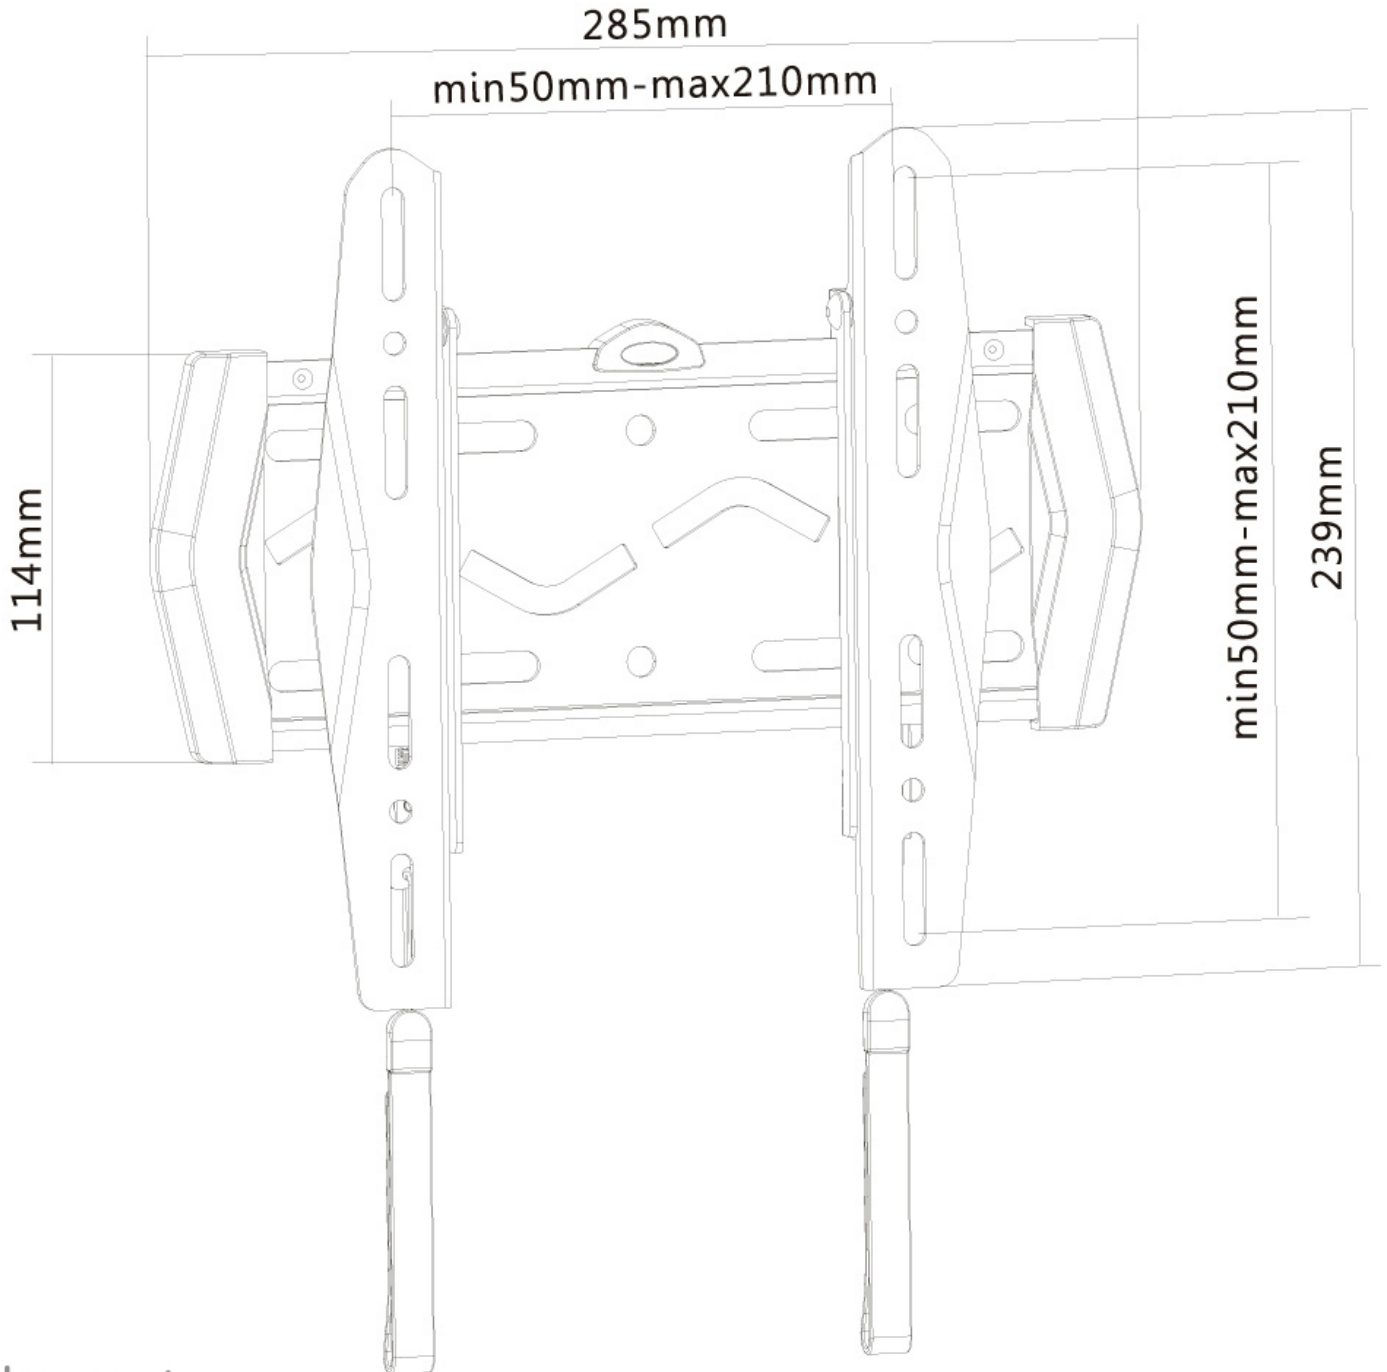

LED-W120

NEOMOUNTS TV WALL MOUNT

Neomounts