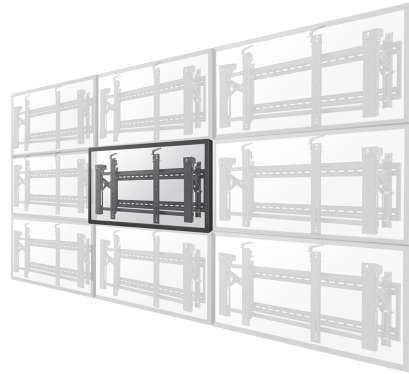

LED-VW2000BLACK

NEOMOUNTS VIDEO WALL MOUNT

SPECIFICATIONS

GENERAL

Min. screen size*	32 inch
Max. screen size*	75 inch
Min. weight	0 kg (per screen)
Max. weight	70 kg (per screen)
Screens	1
VESA minimum	200x200 mm
VESA maximum	600x400 mm
Distance to wall	14,3-30,6 cm

Neomounts

Neomounts

Neomounts Video Wall Monitor Wall Mount for 32"-75" Screen - Black

The Neomounts wall mount, model LED-VW2000BLACK is a fixed wall mount for flat screens up to 75" (191 cm). This mount is a great choice when you want the ultimate viewing flexibility with your flat screen. Depth of this mount is 14 to 30 centimetres. This wall mount is specially made to be used in video walls. The screen easily can be pulled out.

Neomounts LED-VW2000BLACK is suitable for flat screens up to 75" (191 cm). The weight capacity of this product is 70 kg each screen. The wall mount is suitable for screens that meet VESA hole pattern 200x200 to 600x400mm.

Create a clean design videowall presentation with the Neomounts LED-VW2000BLACK videowall mount solution!

- Pop-out Video Wall Mount
- Pop-out function allows quick release for access
- Lateral shift brackets enable fast alignment
- Micro-adjustment at 8 points for seamless display alignment and level
- Lock and unlock switch knob help to lock/release display out of the pop-out module
- Kickstand provides 12° of tilt for easy cable management and maintenance
- Anti-theft design for additional security (require for a padlock)
- Protects displays by removing the possibility of accidental pop-outs via the plastic locking pieces.