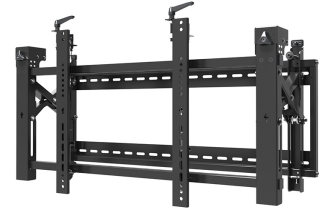

FUNCTIONALITY

Type	Fixed
Adjustment type	Micro adjustment
Lockable	Lockable - Padlock not included
Video wall adjustment	Push to pop-out

INFORMATION

Color	Black
Main material	Steel
Warranty	5 year
EAN code	8717371445522

Neomounts

Neomounts

Neomounts Video Wall Monitor Wall Mount for 32"-75" Screen - Black

The Neomounts wall mount, model LED-VW2000BLACK is a fixed wall mount for flat screens up to 75" (191 cm). This mount is a great choice when you want the ultimate viewing flexibility with your flat screen. Depth of this mount is 14 to 30 centimetres. This wall mount is specially made to be used in video walls. The screen easily can be pulled out.

Neomounts LED-VW2000BLACK is suitable for flat screens up to 75" (191 cm). The weight capacity of this product is 70 kg each screen. The wall mount is suitable for screens that meet VESA hole pattern 200x200 to 600x400mm.

Create a clean design videowall presentation with the Neomounts LED-VW2000BLACK videowall mount solution!

- Pop-out Video Wall Mount
- Pop-out function allows quick release for access
- Lateral shift brackets enable fast alignment
- Micro-adjustment at 8 points for seamless display alignment and level
- Lock and unlock switch knob help to lock/release display out of the pop-out module
- Kickstand provides 12° of tilt for easy cable management and maintenance
- Anti-theft design for additional security (require for a padlock)
- Protects displays by removing the possibility of accidental pop-outs via the plastic locking pieces.