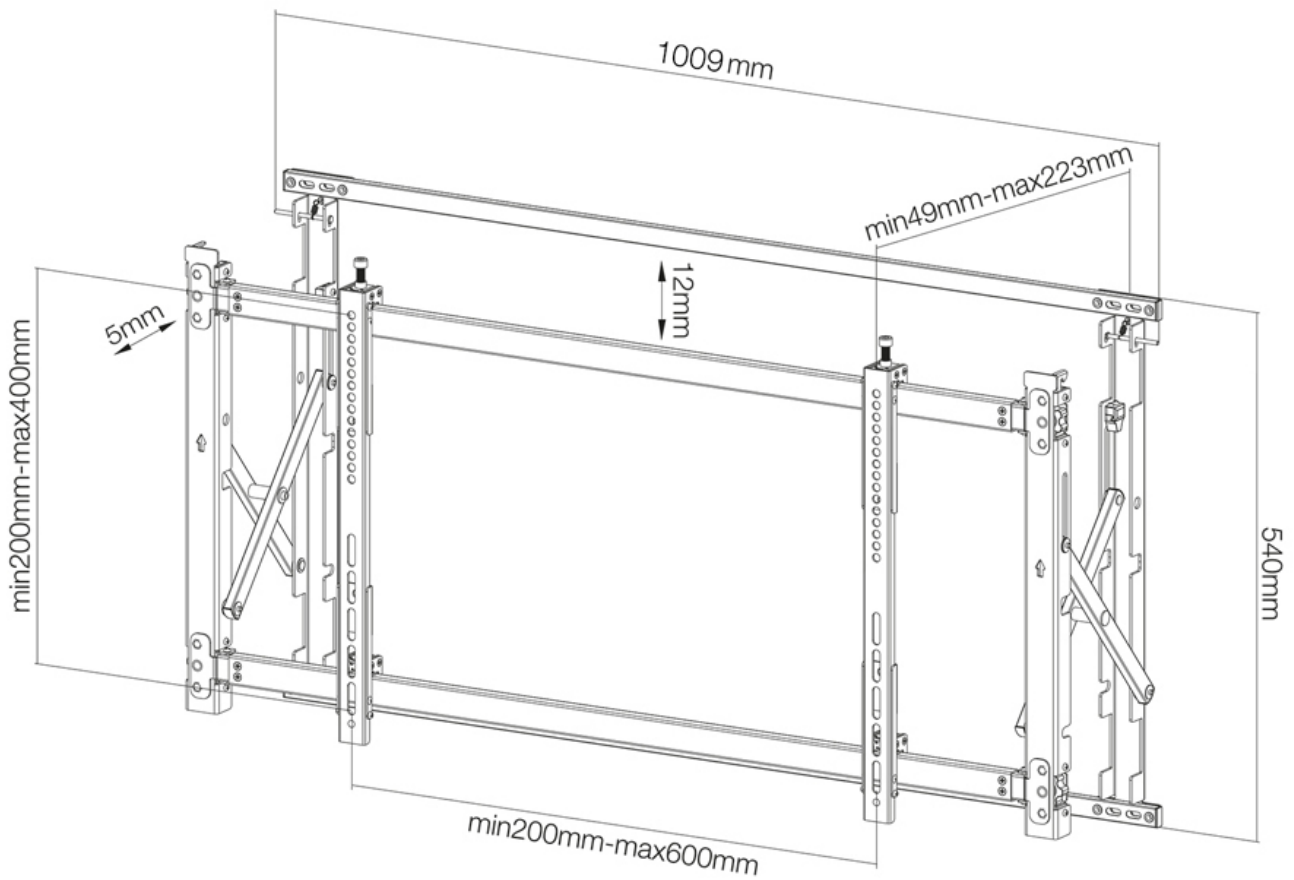

LED-VW1750BLACK

NEOMOUNTS VIDEO WALL MOUNT

Neomounts