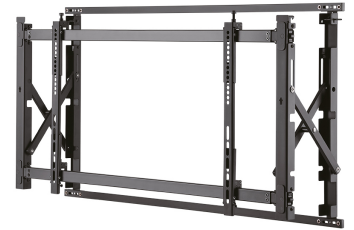

Neomounts

Neomounts Video Wall Monitor Wall Mount for 32"-55" Screen - Black

The Neomounts wall mount, model LED-VW1750BLACK is a fixed wall mount for flat screens up to 55" (140 cm). This mount is a great choice when you want the ultimate viewing flexibility with your flat screen. Depth of this mount is 5 to 20 centimetres. This wall mount is specially made to be used in video walls. The screen easily can be pulled out with the pull-out system.

Neomounts LED-VW1750BLACK is suitable for flat screens up to 55" (140 cm). The weight capacity of this product is 35 kg each screen. The wall mount is suitable for screens that meet VESA hole pattern 200x200 to 600x400mm.

Create a clean design videowall presentation with the Neomounts LED-VW1750BLACK videowall mount solution!