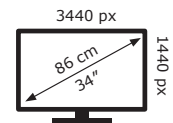

Cooler Master

GM34-CWQ2

31 kWh/1000h

ABCDEF**G**

52 kWh/1000h

2019/2013