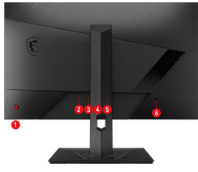

Console Mode	2K Resolution PS5™ Optimization FHD/WQHD @ 120Hz * All trademarks and the registered trademarks are the property of their respective owners.
Frameless Design	Yes
VESA Mounting	100 x 100 mm
Weight (NW / GW)	6.7 kg / 8.6 kg Without Stand: 3.8 kg
Note	Display Port: 2560 x 1440 (Up to 170Hz by DP overclocking). HDMI™: 2560 x 1440 (Up to 144Hz) Adobe RGB, DCI-P3 and sRGB follow CIE1976 Standard

CONNECTIONS

1. 5-way joystick navigator
2. DC jack
3. 1x Display Port (1.2a)
4. 2x HDMI™ (2.0b)
5. Earphone out
6. Kensington Lock