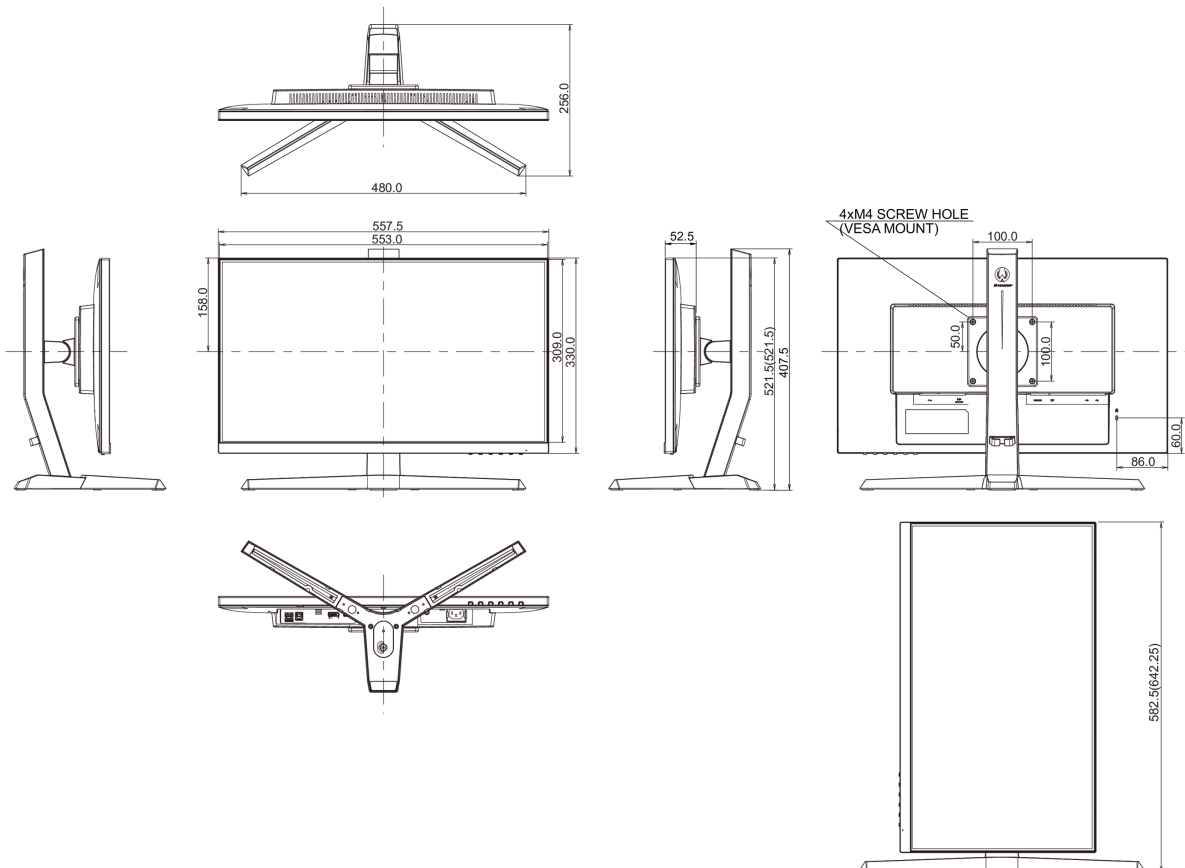

## 04 MECHANICAL

Display position adjustments	height, pivot (rotation), tilt
Height adjustment	130mm
Rotation (PIVOT function)	90°
Tilt angle	18° up; 3° down
VESA mounting	100 x 100mm
Cable management system	yes

## 08 DIMENSIONS / WEIGHT

Product dimensions W x H x D	557.5 x 391.5(521.5) x 256mm
Box dimensions W x H x D	711 x 420 x 214mm
Weight (without box)	4.5kg
Weight (with box)	6.5kg
EAN code	4948570118311

*All trademarks and registered trademarks acknowledged. E & O E. Specification subject to change without notice. All LCD's comply with ISO-9241-307:2008 in connection with pixel defects.*