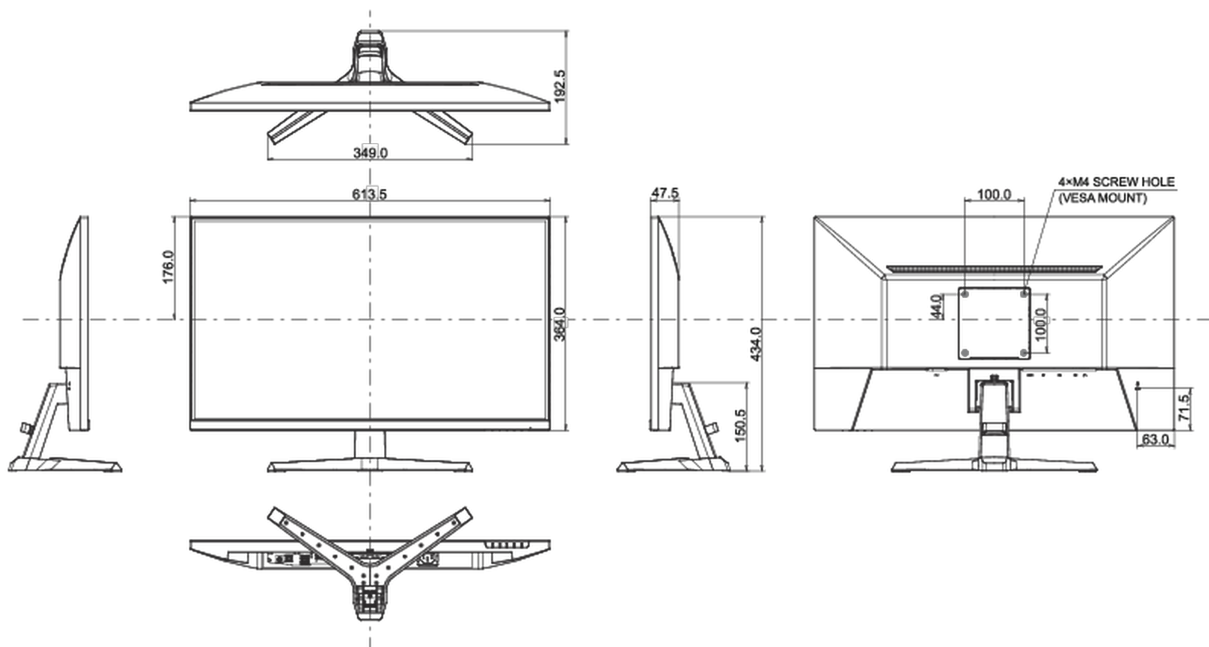

Other

quick start guide, safety guide

06 POWER MANAGEMENT

Power supply unit

internal

Power supply

AC 50 - 60V, 100/240Hz

Power usage

21W typical, 0.5W stand by, 0.3W off mode

07 SUSTAINABILITY

Regulations

CE, TÜV-Bauart, EAC, VCCI-B, PSE, RoHS support, ErP, WEEE, REACH, UKCA

Energy efficiency class (Regulation (EU) 2017/1369)

E

REACH SVHC

above 0.1%: Lead

08 DIMENSIONS / WEIGHT

Product dimensions W x H x D

597.9 x 343 x 192.2mm

Box dimensions W x H x D

688 x 465 x 125mm

Weight (without box)

3.7kg

Weight (with box)

5.2kg

EAN code

4948570122837

All trademarks and registered trademarks acknowledged. E & O E. Specification subject to change without notice. All LCD's comply with ISO-9241-307:2008 in connection with pixel defects.