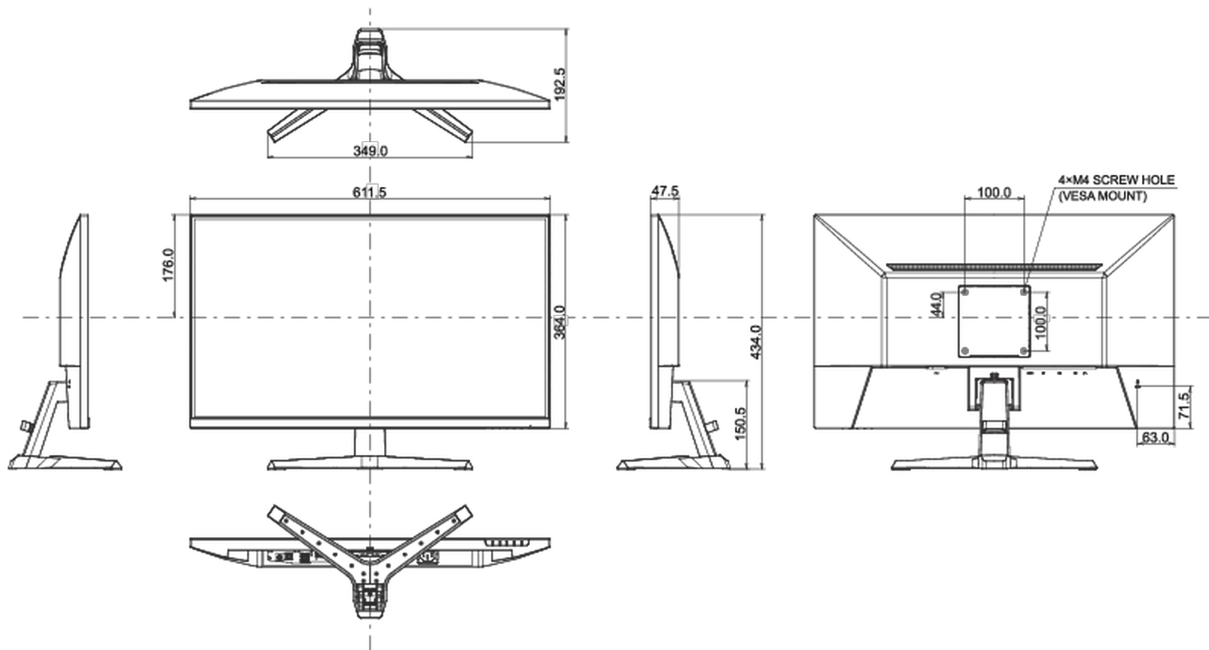

01 DISPLAY CHARACTERISTICS

Diagonal	27", 68.5cm
Panel	IPS, matte finish
Native resolution	1920 x 1080 @100Hz (2.1 megapixel)
Aspect ratio	16:9
Panel brightness	250 cd/m ²
Static contrast	1000:1
Advanced contrast	80M:1
Response time (MPRT)	1ms
Viewing zone	horizontal/vertical: horizontal ⁹ /vertical 178°, right/left: 0°/0°, up/down: 0°/0°
Colour support	16.7mIn
Horizontal Sync	30 - 110kHz
Viewable area W x H	597.9 x 336.3mm, 23.5 x 13.2"
Pixel pitch	0.311mm
Colour	matte, black

04 MECHANICAL

Display position adjustments	tilt
Tilt angle	22° up; 4° down
VESA mounting	100 x 100mm
Cable management system	yes

05 ACCESSORIES INCLUDED

Cables	power, USB, HDMI, DP
--------	----------------------

08 DIMENSIONS / WEIGHT

Product dimensions W x H x D	611.5 x 434 x 192.5mm
Box dimensions W x H x D	688 x 465 x 125mm
Weight (without box)	3.9kg
Weight (with box)	5.4kg
EAN code	4948570122752

All trademarks and registered trademarks acknowledged. E & O E. Specification subject to change without notice. All LCD's comply with ISO-9241-307:2008 in connection with pixel defects.