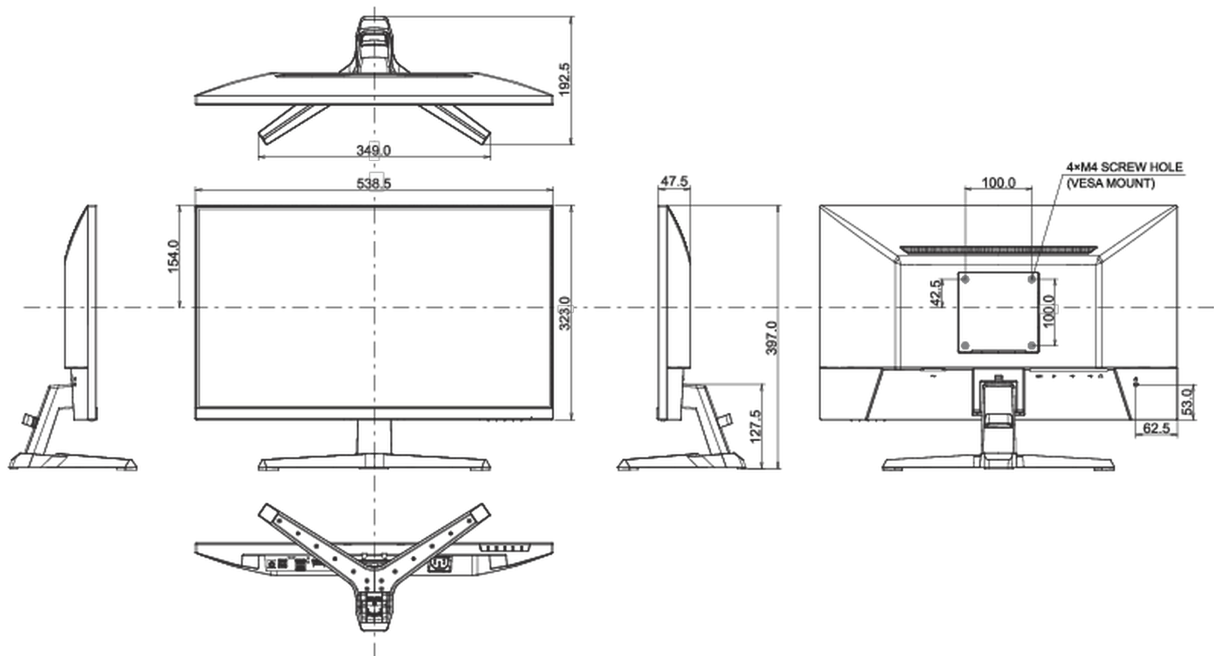

01 DISPLAY CHARACTERISTICS

Diagonal	24", 60.5cm
Panel	IPS, matte finish
Native resolution	1920 x 1080 @100Hz (2.1 megapixel Full HD)
Aspect ratio	16:9
Panel brightness	250 cd/m ²
Static contrast	1300:1
Advanced contrast	80M:1
Response time (MPRT)	1ms
Viewing zone	horizontal/vertical: horizontal ⁹ /vertical 178°, right/left: 0°/0°, up/down: 0°/0°
Colour support	16.7mIn
Horizontal Sync	30 - 110kHz
Viewable area W x H	527.04 x 296.46mm, 20.75 x 11.67"
Pixel pitch	0.275mm
Colour	matte, black

04 MECHANICAL

Display position adjustments	tilt
Tilt angle	22° up; 4° down
VESA mounting	100 x 100mm
Cable management system	yes

05 ACCESSORIES INCLUDED

Cables	power, USB, HDMI, DP
--------	----------------------

Other

quick start guide, safety guide

06 POWER MANAGEMENT

Power supply unit	internal
Power supply	AC 50 - 60V, 100/240Hz
Power usage	18W typical, 0.5W stand by, 0.3W off mode

07 SUSTAINABILITY

Regulations	CE, TÜV-Bauart, EAC, VCCI-B, PSE, RoHS support, ErP, WEEE, REACH, UKCA
Energy efficiency class (Regulation (EU) 2017/1369)	E
REACH SVHC	above 0.1%: Lead

08 DIMENSIONS / WEIGHT

Product dimensions W x H x D	538.5 x 397 x 192.5mm
Box dimensions W x H x D	615 x 126 x 405mm
Weight (without box)	3kg
Weight (with box)	4.4kg
EAN code	4948570122738

All trademarks and registered trademarks acknowledged. E & O E. Specification subject to change without notice. All LCD's comply with ISO-9241-307:2008 in connection with pixel defects.