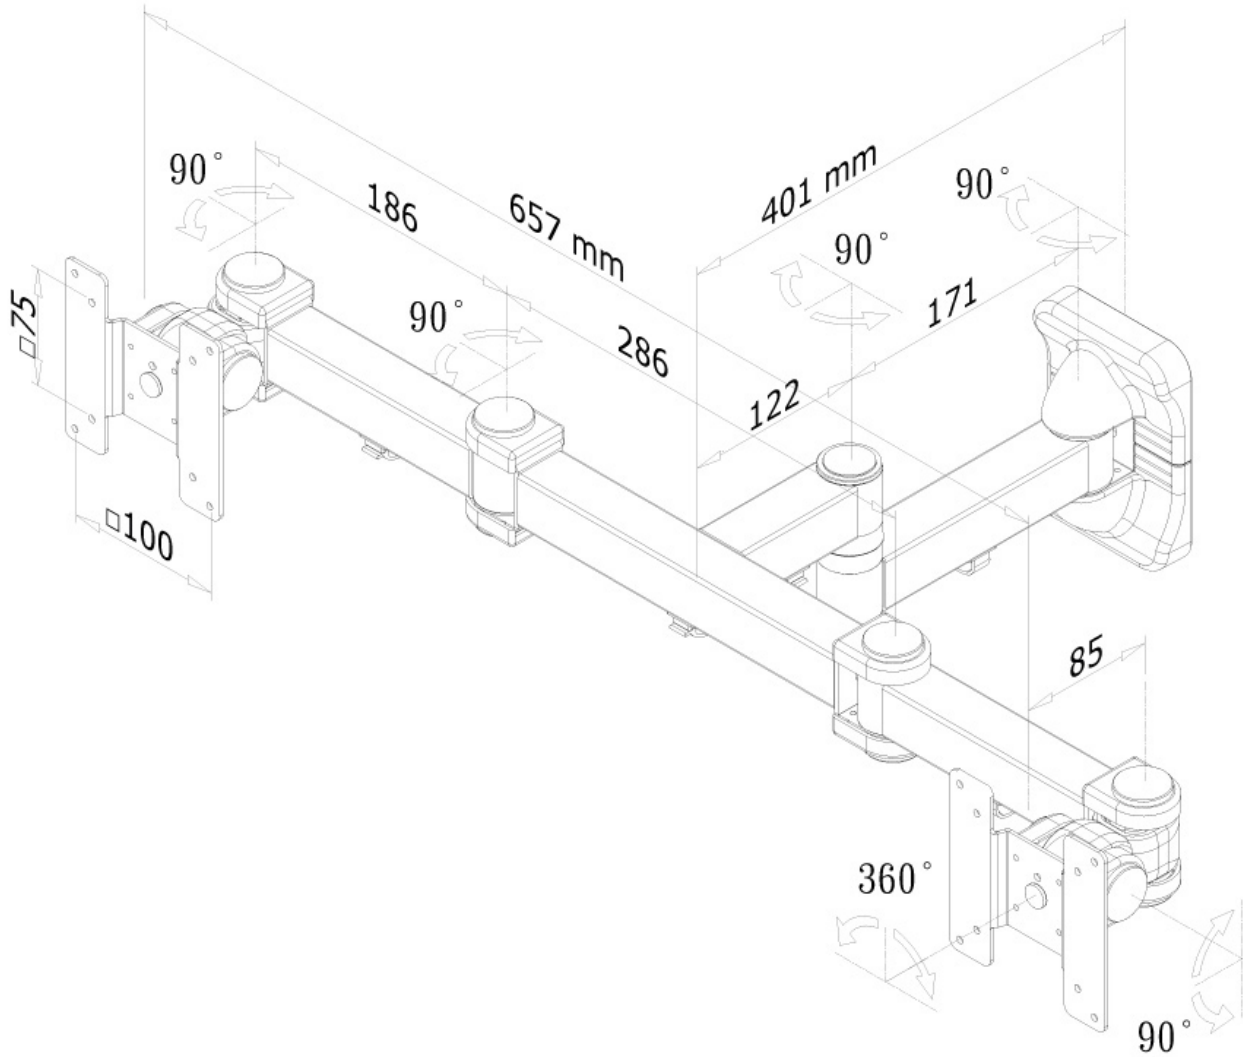

FPMA-W960D

NEOMOUNTS TV/MONITOR WALL MOUNT

Neomounts

Measuring unit: mm