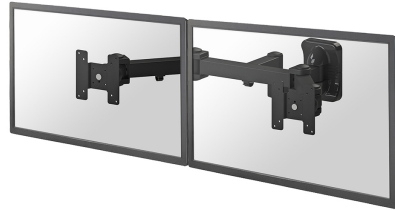

FPMA-W960D

NEOMOUNTS TV/MONITOR WALL MOUNT

SPECIFICATIONS

GENERAL

Min. screen size*	10 inch
Max. screen size*	27 inch
Min. weight	0 kg (per screen)
Max. weight	6 kg (per screen)
Screens	2
VESA minimum	75x75 mm
VESA maximum	100x100 mm
Distance to wall	20,7-47 cm

Neomounts

Neomounts

Neomounts TV/Monitor Wall Mount (Full Motion) for TWO 10"-27" Screens - Black

The Neomounts FPMA-W960D is a tilt-, swivel and rotatable wall mount for two flat screens up to 27". This mount is a great choice when you want the ultimate viewing flexibility with your flat screen. Effortless pull the display out from the wall, position it in almost any direction, turn it around corners and then smoothly return it to the wall when finished.

Neomounts' tilt (180°), rotate (360°) and swivel (180°) technology allows the mount to change to any viewing angle to fully benefit from the capabilities of the flat screen. The mount is easily depth adjustable from 20,7 to 47 centimetres. Cable management conceals and routes cables from mount to flat screen. Hide your cables to keep living room, bedroom or home cinema installation nice and tidy.

Neomounts FPMA-W960D has three pivot points and is suitable for screens up to 27" (69 cm). The weight capacity of this product is 6 kg each screen. The wall mount is suitable for screens that meet VESA hole pattern 75x75 to 100x100 mm. Different hole patterns can be covered using Neomounts VESA adapter plates.