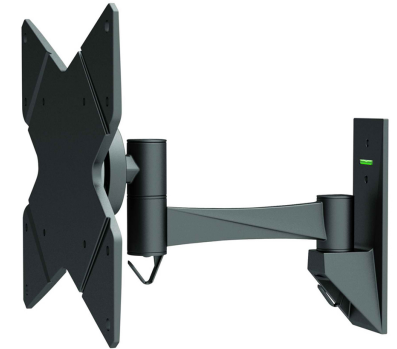

Neomounts

Neomounts TV/Monitor Wall Mount (2 pivots & tiltable) for 10"-40" Screen - Black

The Neomounts wall mount, model FPMA-W825 is a tilt-, swivel and rotatable wall mount for flat screens up to 40" (102 cm). This mount is a great choice when you want the ultimate viewing flexibility with your flat screen. Effortless pull the display out from the wall, position it in almost any direction, turn it around corners and then smoothly return it to the wall when finished.

Neomounts' tilt (30°), rotate (360°) and swivel (180°) technology allows the mount to change to any viewing angle to fully benefit from the capabilities of the flat screen. The mount is easily depth adjustable from 9 to 26 centimetres. Cable management conceals and routes cables from mount to flat screen. Hide your cables to keep living room, bedroom or home cinema installation nice and tidy.

Neomounts FPMA-W825 has two pivot points and is suitable for screens up to 40" (102 cm). The weight capacity of this product is 20 kg each screen. The wall mount is suitable for screens that meet VESA hole pattern 75x75 to 200x200mm. Different hole patterns can be covered using Neomounts VESA adapter plates.

Create a clean design ambiance for your flat screen TV in the living room, bedroom or home cinema.

All installation material is included with the product.