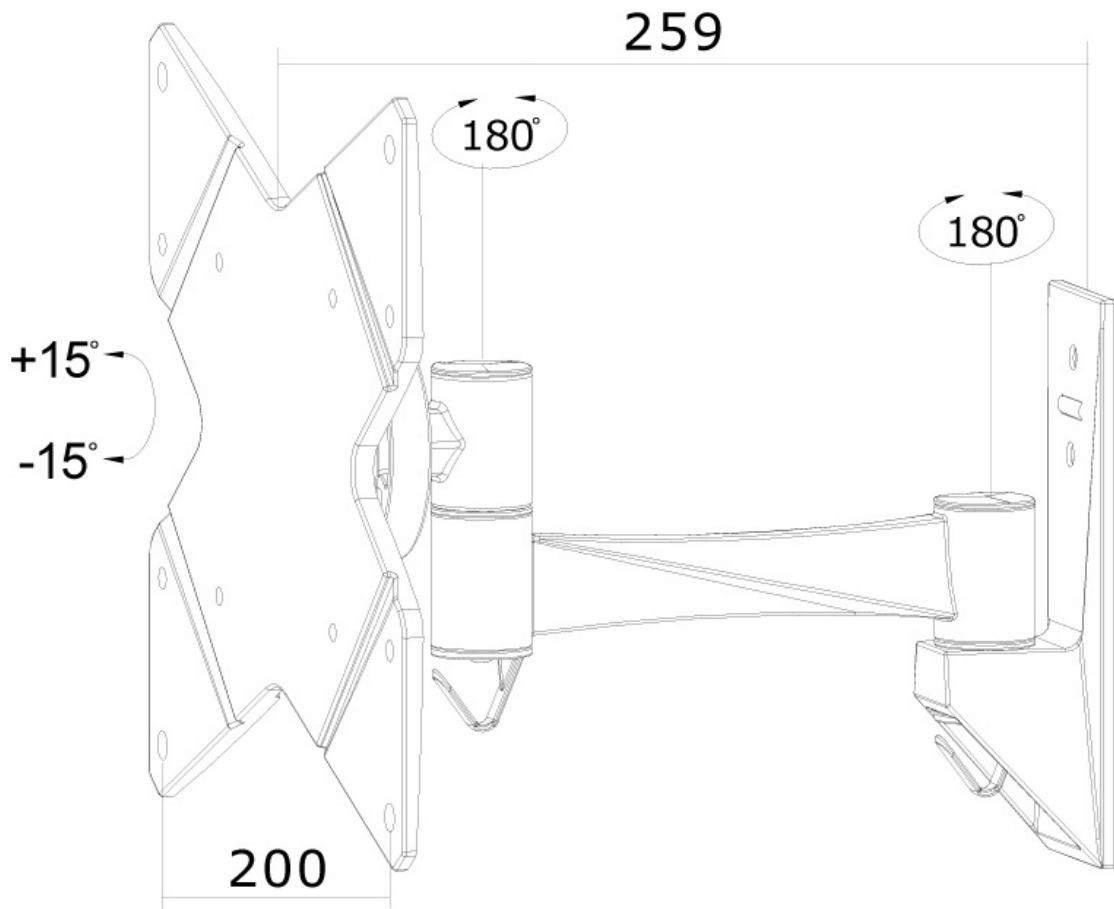

FPMA-W825

NEOMOUNTS TV/MONITOR WALL MOUNT

Neomounts

Measuring unit: mm