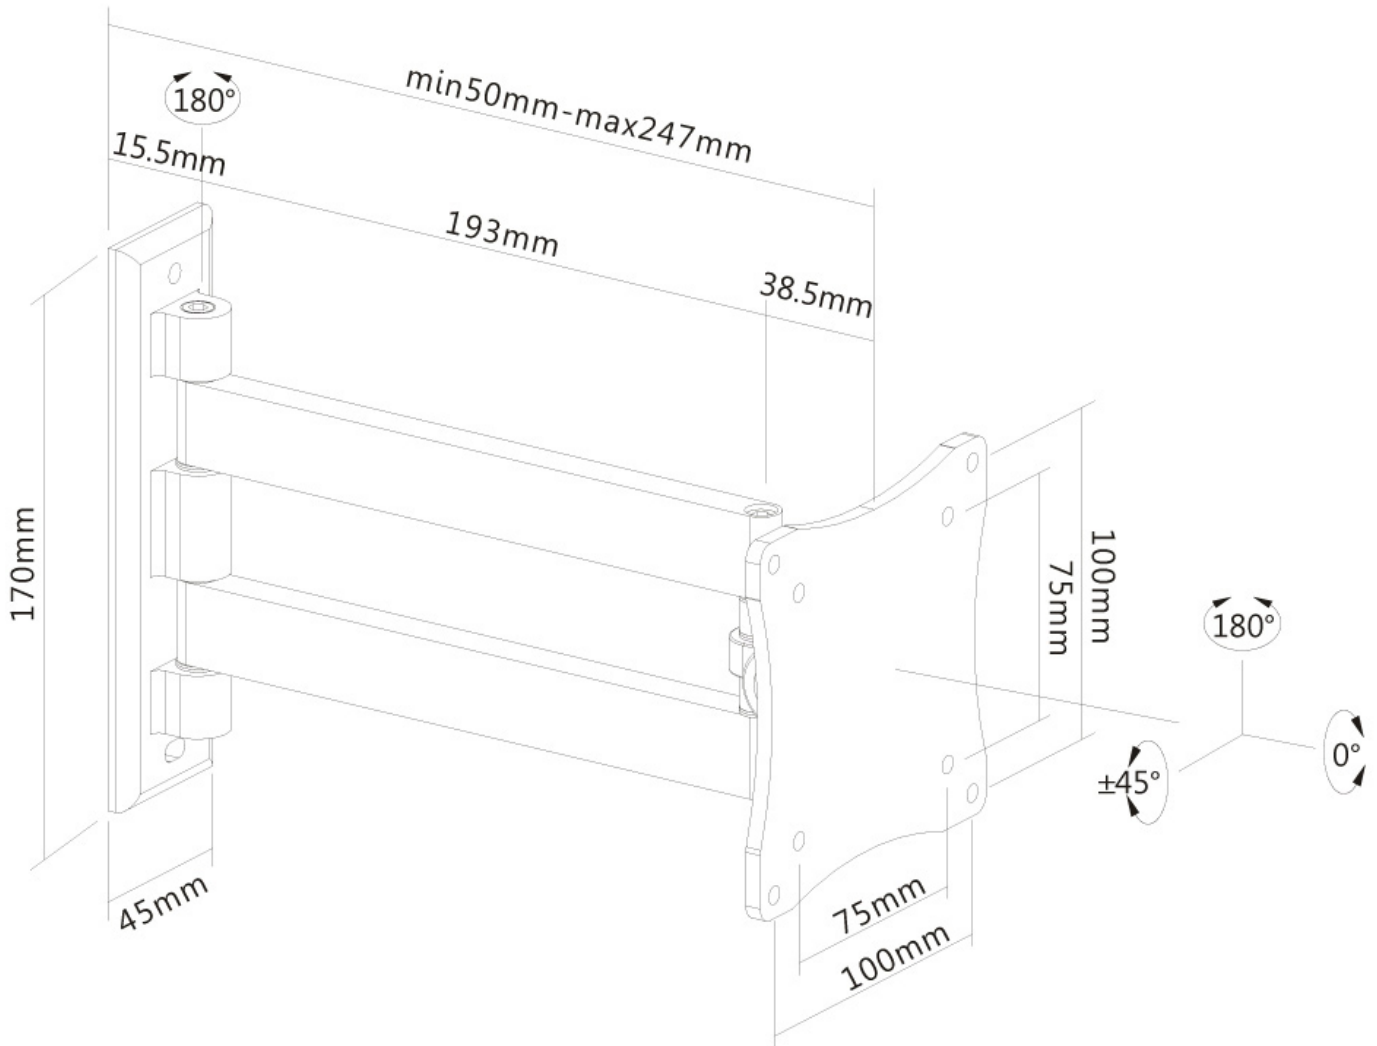

FPMA-W820

NEOMOUNTS TV/MONITOR WALL MOUNT

Neomounts