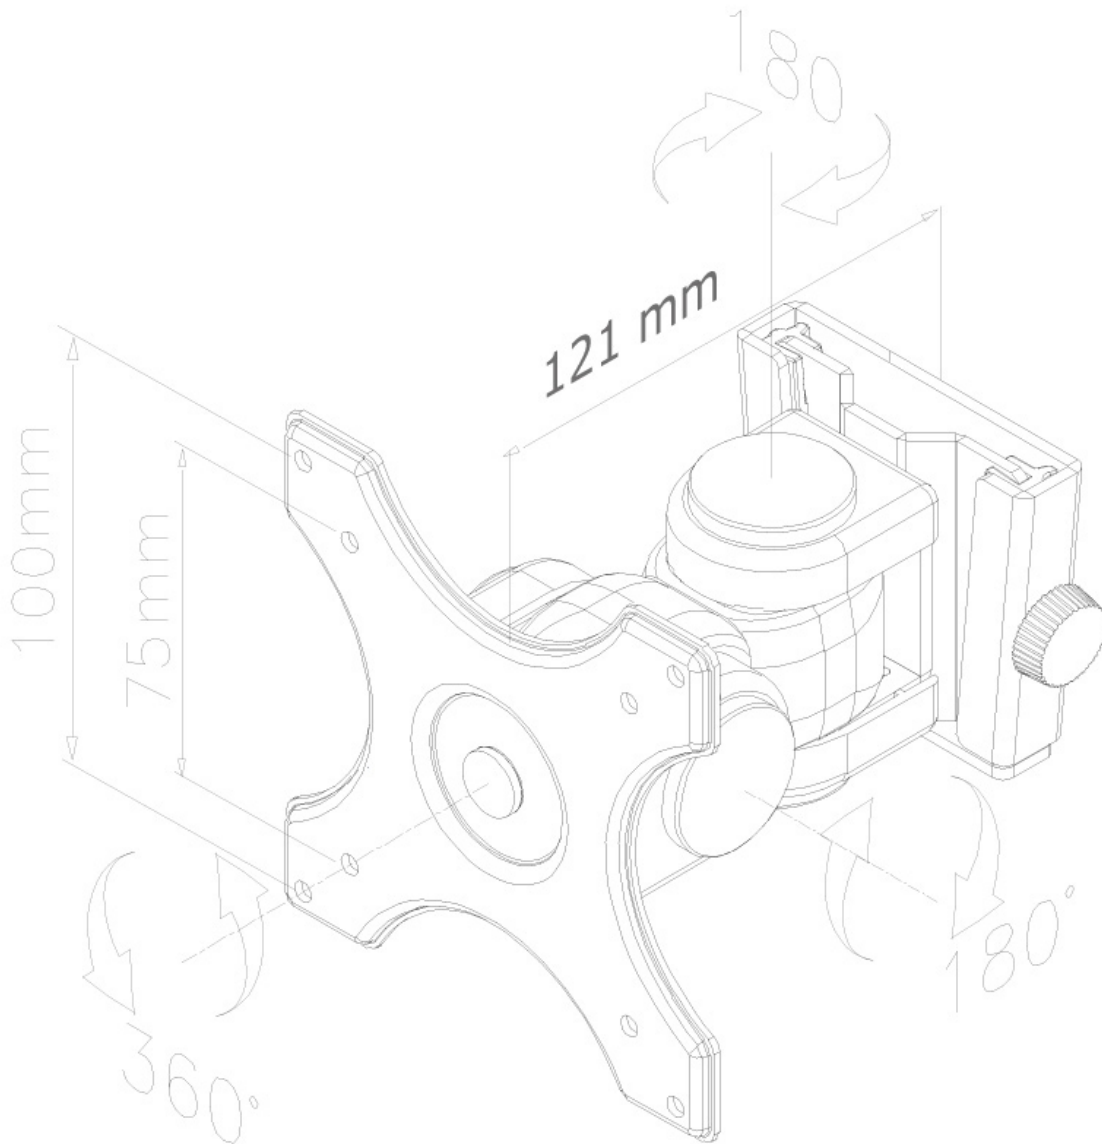

#### FUNCTIONALITY

Type	Tilt Rotate Swivel Full motion
Tilt (degrees)	180°
Swivel (degrees)	180°
Rotate (degrees)	360°
Adjustment type	None

### Neomounts FPMA-W250BLACK TV/monitor wall mount for 10-30" screens - Black

The Neomounts FPMA-W250BLACK wall mount is suitable for flat screens up to 30" with a maximum weight capacity of 12 kg. The mount can tilt and swivel to position the screen in the optimal viewing position.

The FPMA-W250BLACK has a depth of 12 cm and is suitable for screens that meet VESA hole pattern 75x75 to 100x100 mm.

FPMA-W250BLACK

NEOMOUNTS TV/MONITOR WALL MOUNT

Neomounts