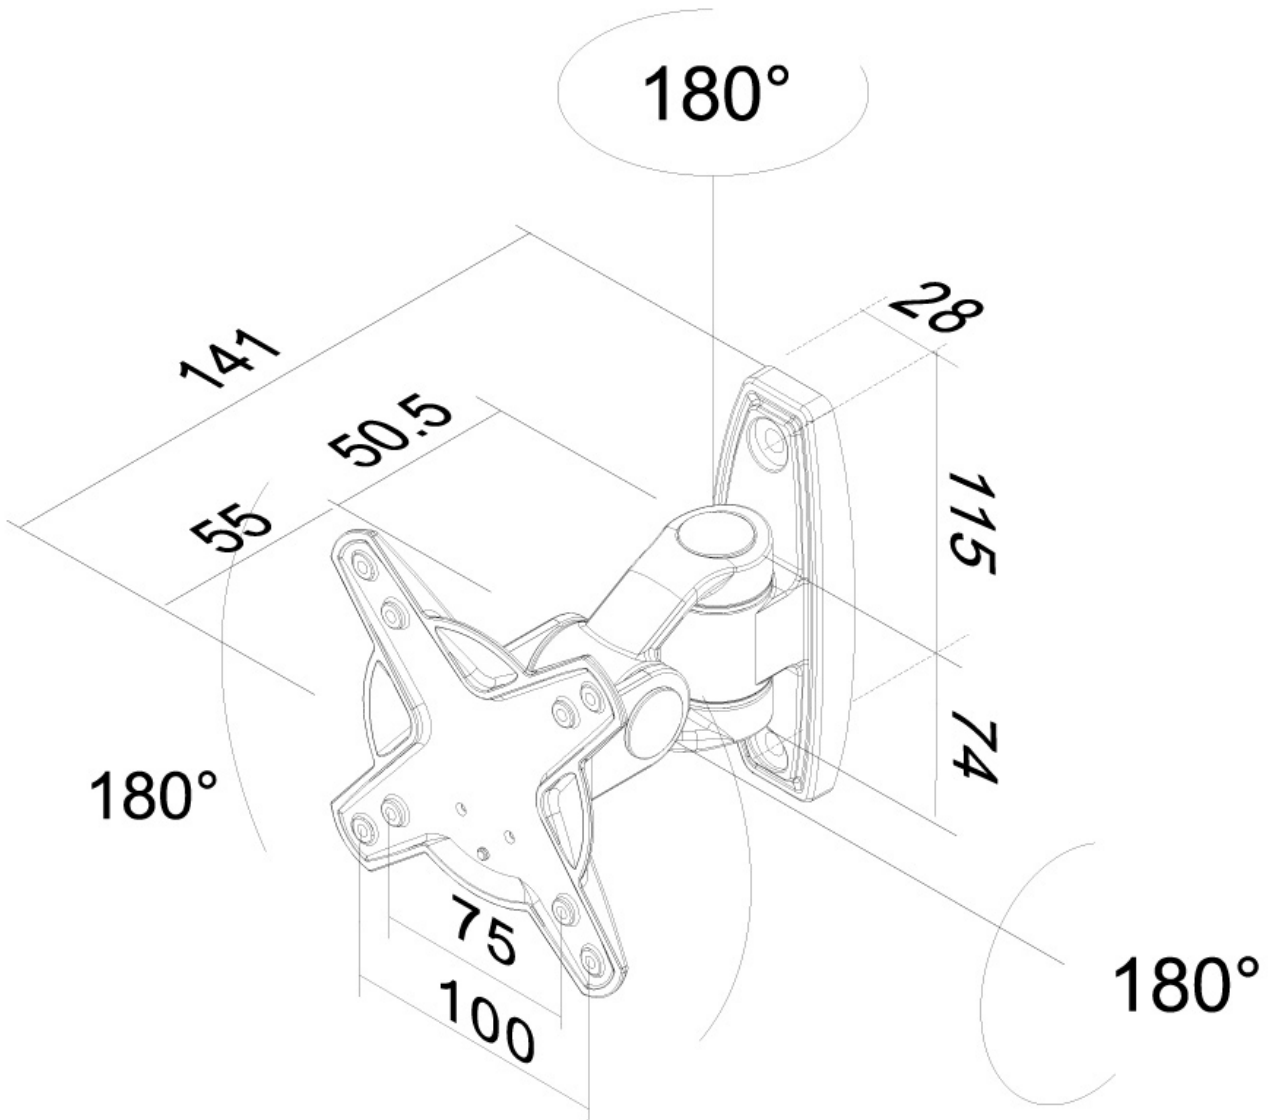

FPMA-W1010

NEOMOUNTS TV WALL MOUNT

Neomounts

Measuring unit: mm