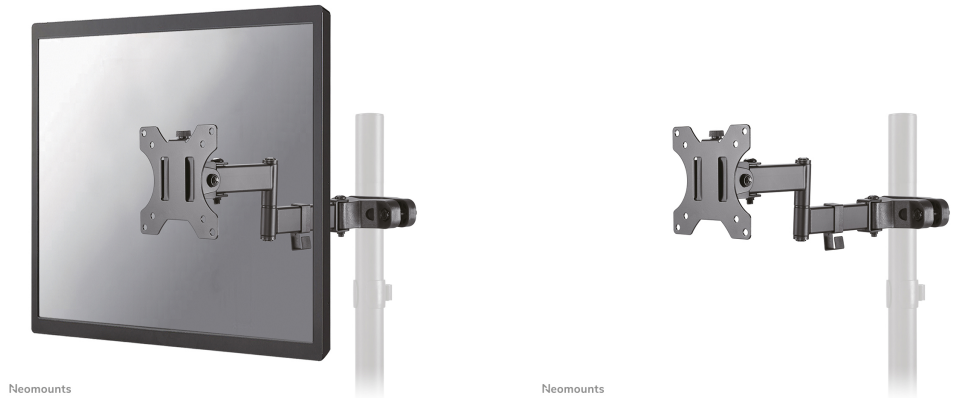

FL40-450BL11

NEOMOUNTS TV POLE MOUNT

SPECIFICATIONS

GENERAL

Min. screen size*	17 inch
Max. screen size*	32 inch
Min. weight	0 kg (per screen)
Max. weight	8 kg (per screen)
Screens	1
VESA minimum	75x75 mm
VESA maximum	100x100 mm
Distance to wall	32 cm

FUNCTIONALITY

Type	Full motion
	Tilt
	Rotate
	Swivel
Tilt (degrees)	+30°, -30°
Swivel (degrees)	180°
Rotate (degrees)	360°
Height	14,2 cm
Width	11,4 cm
Depth	35 cm

INFORMATION

Color	Black
Main material	Steel
Warranty	5 year
EAN code	8717371449018

Neomounts FL40-450BL11 full motion TV pole mount (Ø28-60 mm) for 17-32" screens - Black

The Neomounts FL40-450BL11 is a full motion pole mount for flat screens up to 32" with a maximum weight capacity of 8 kg. The versatile tilt (60°), swivel (180°) and rotate (360°) technology allows you to create the optimum viewing angle.

The FL40-450BL11 has a depth of 8,1-35 cm and is suitable for screens that meet VESA hole pattern 75x75 to 100x100 mm. The mount includes a nifty Quick-release VESA, that allows you to attach the TV in a wink of an eye. The mount is equipped with a cable management system to secure and route any loose cables.