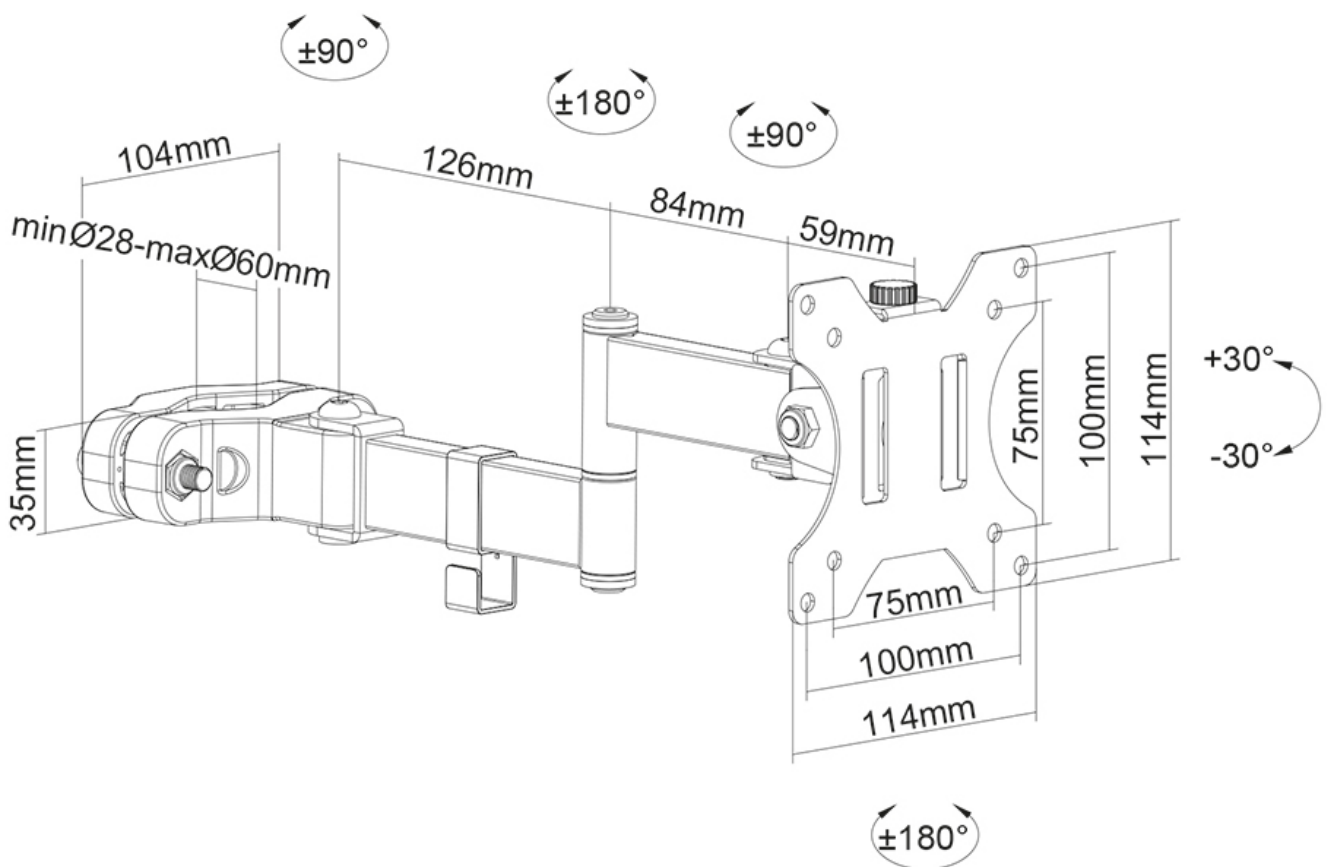

FL40-450BL11

NEOMOUNTS TV POLE MOUNT

Neomounts