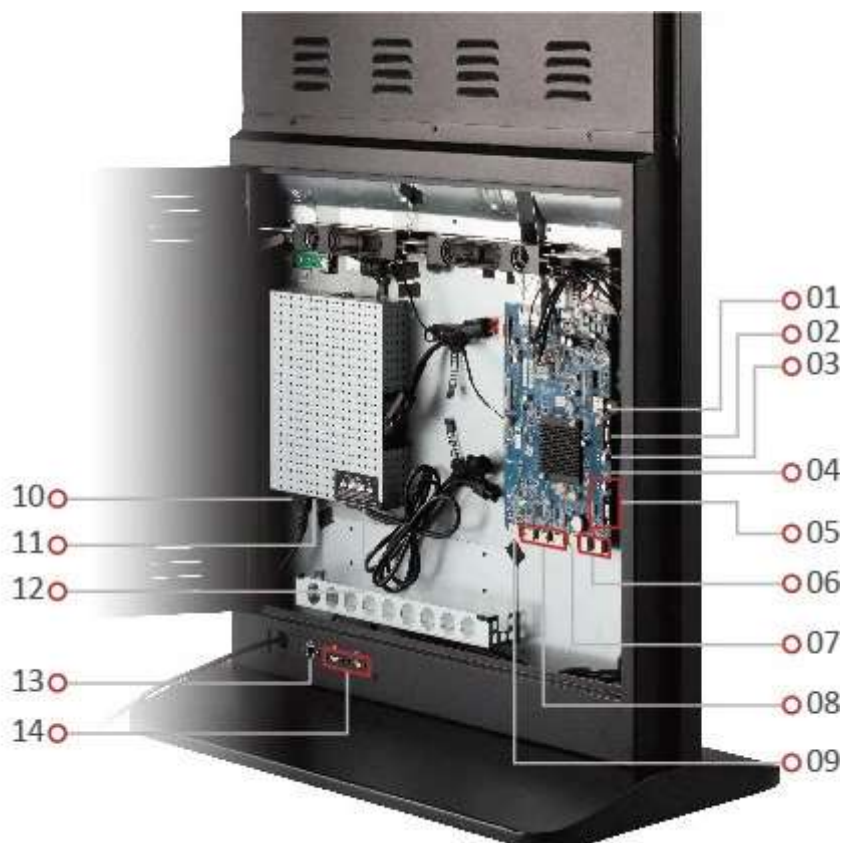

ViewSonic® EPOSTER EP5542T

Key Features

- 3840 x 2160 4K resolution
- Infrared 10-point touch
- Embedded media player and 16GB storage
- USB multimedia playback
- Remote settings

Product Description

The ViewSonic EP5542T is a 10-point interactive 55" all-in-one free-standing digital ePoster kiosk with a sleek, slim design. Great for grabbing attention in busy, high-traffic areas, the EP5542T comes with a scratch-proof tempered glass faceplate for added durability. Featuring 4K resolution, 178°/178° wide-angle viewing, and dual 10W stereo speakers, the EP5542T delivers customized multimedia messaging with vivid clarity. Photo and video files can be played back using the embedded ARM media player and 16GB of internal memory, or add your own media player using the convenient media player cradle inside the lockable security door. It has build-in media playback software, as well as compatibility with ProAV control systems, make for easy management of multiple displays.

- | | |
|--------------|-------------------|
| 1. LAN | 8. HDMI |
| 2. RS-232C | 9. DP In |
| 3. Audio In | 10. AC In |
| 4. S/PDIF | 11. Power Swithch |
| 5. PC In | 12. AC Out |
| 6. Touch Out | 13. RJ45 |
| 7. USB 2.0 | 14. USB x2 |
-

Visit Us

www.viewsonic.com

DISPLAY

Panel Size:	55"
Type/Tech:	TFT LCD (VA type,DLED Backlight)
Display Area (mm):	1209.6 (H) * 680.4 (V)
Aspect Ratio:	9:16
Native Resolution:	2160 x 3840
Colors:	1.07B
Brightness:	450 nits (typ.)
Contrast Ratio:	1300:1 (typ.)
Response Time:	9 ms (typ. G to G)
Viewing Angles:	H = 178, V = 178 typ.
Backlight Life:	30,000 Hours Typ.
Surface Treatment:	7H Tempered Glass
Orientation:	Portrait

TOUCH

Type/ Tech:	IR Recognition
Touch Resolution:	32768 x 32768
Touch Point:	10 Points

INPUT

HDMI:	(2.0) x 3
RGB / VGA:	x1
DisplayPort:	(1.2) x 1
Audio:	x1 PC audio(3.5 mm)
RS232:	x1

OUTPUT

Audio:	x1 (Earphone out)
SPDIF:	x1