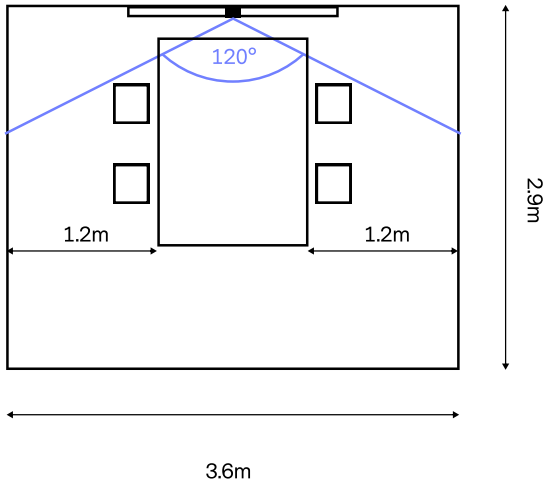

Huddly IQ

Room Examples

Huddle Room