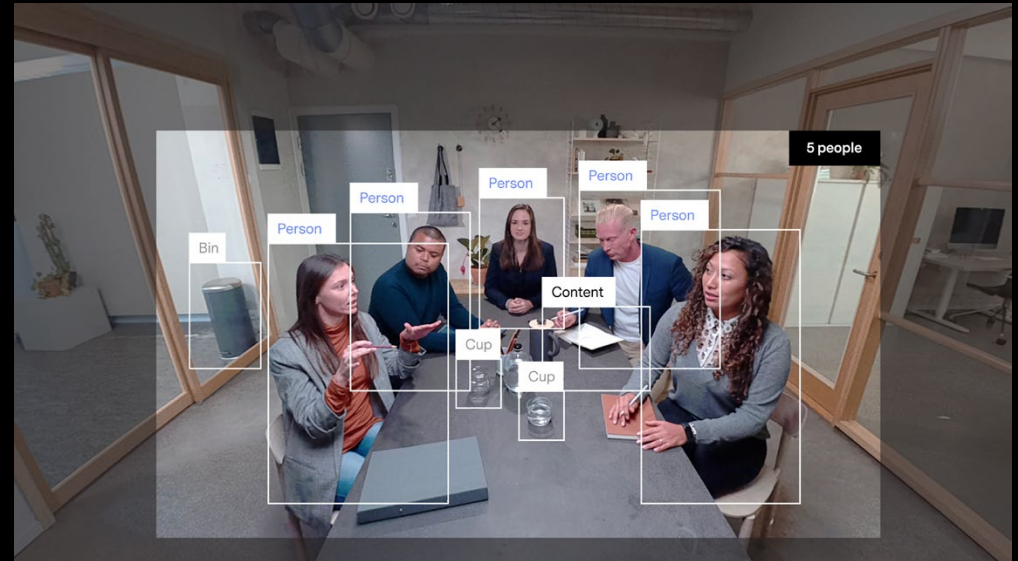

Everyone seen. Everyone heard. Anywhere.

IQ's 150° wide-angle lens and studio-quality embedded microphone array deliver an immersive video meeting experience, giving everyone a voice and a seat at the table.

USB-powered and compatible with any platform, IQ is perfect for small huddle rooms, medium size meeting rooms and open collaboration spaces.

Smarter video, better meetings.

A neural engine allows IQ to see, understand and respond to its environment in real time. With the Genius Framing feature, it can detect the people in its field of view and respond by automatically framing them.

IQ is designed to get even smarter over time with enhancements and new Genius feature releases.

What you see

What IQ sees

5

Advanced data. Better decisions.

IQ gives organizations crucial insights into how their meeting spaces are being used, with high-quality analytics data accessible via the Huddly InSights API.

With Huddly's unique single-lens, multi-stream functionality, IQ detects and counts the people in the room in real time. This analytics data can then be securely shared with management dashboards.

Learn more at huddly.com