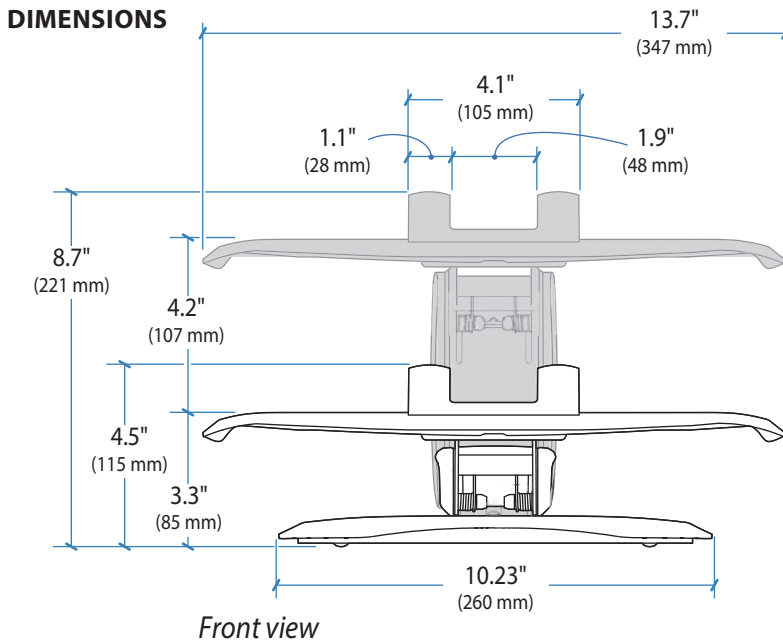

# Neo-Flex® Notebook Lift Stand

**WEIGHT CAPACITY**  
**3.5–14 lbs**  
**(1.6–6.4 kg)**

**DIMENSIONS**

**RANGE OF MOTION**