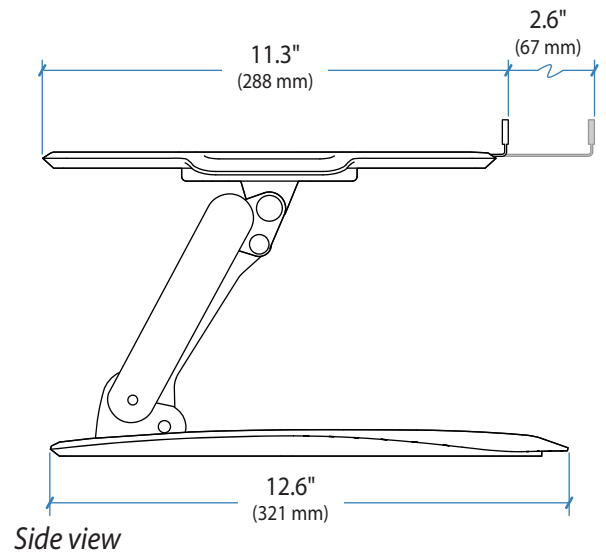

# Neo-Flex® Notebook Lift Stand

**WEIGHT CAPACITY**  
**3.5–14 lbs**  
**(1.6–6.4 kg)**

**DIMENSIONS**

**RANGE OF MOTION**