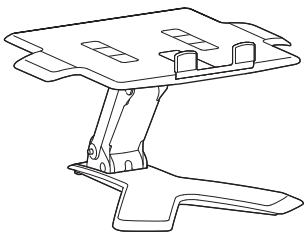

# Neo-Flex® Notebook Lift Stand

**WEIGHT CAPACITY**  
**3.5–14 lbs**  
**(1.6–6.4 kg)**

**DIMENSIONS**

**RANGE OF MOTION**