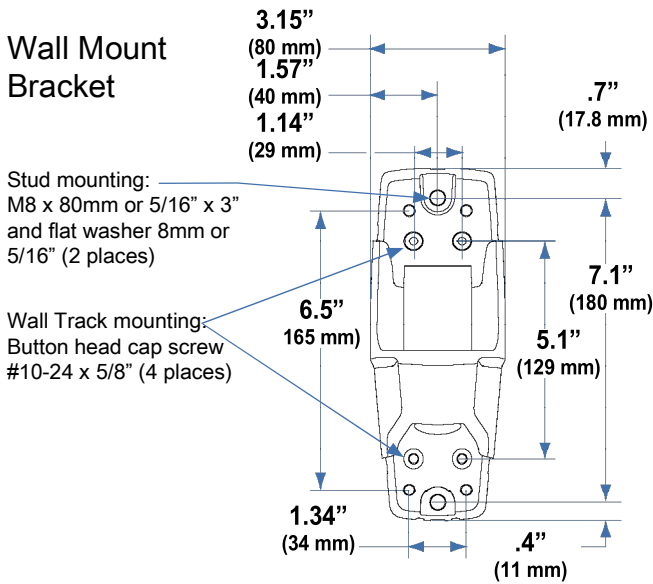

ergotron

LX Sit-Stand Wall Mount LCD Arm

Dimensional Illustrations

Dimensions

Wall Mount Bracket

Range of Motion

Weight Capacity

Monitor depth greater than 2.5" (64 mm) may diminish capacity.
Call Ergotron for more information.