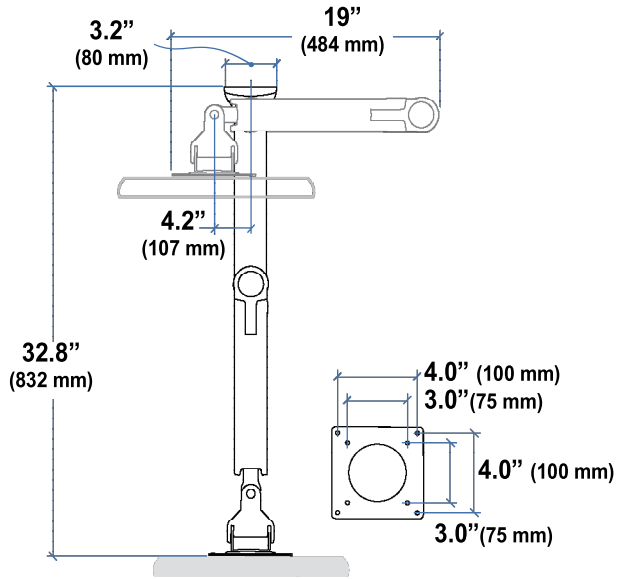

ergotron

LX Sit-Stand Wall Mount LCD Arm

Dimensional Illustrations

Dimensions

Wall Mount Bracket

Range of Motion

Weight Capacity

Monitor depth greater than 2.5" (64 mm) may diminish capacity.
Call Ergotron for more information.