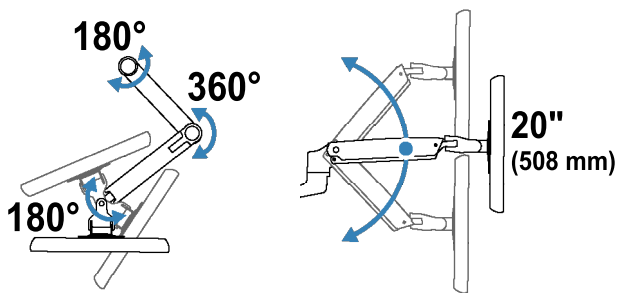

ergotron

LX Sit-Stand Wall Mount LCD Arm

Dimensional Illustrations

Dimensions

Wall Mount Bracket

Range of Motion

Weight Capacity

Monitor depth greater than 2.5" (64 mm) may diminish capacity.
Call Ergotron for more information.