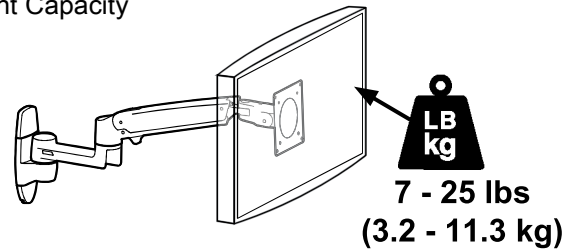

ergotron

LX Sit-Stand Wall Mount LCD Arm

Dimensional Illustrations

Dimensions

Wall Mount Bracket

Range of Motion

Weight Capacity

Monitor depth greater than 2.5" (64 mm) may diminish capacity.
Call Ergotron for more information.