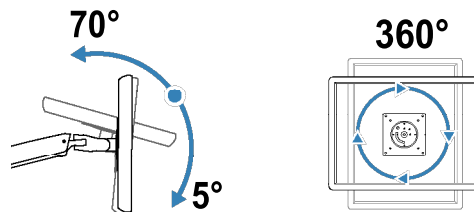

ergotron

LX Sit-Stand Wall Mount LCD Arm

Dimensional Illustrations

Dimensions

Wall Mount Bracket

Range of Motion

Weight Capacity

Monitor depth greater than 2.5" (64 mm) may diminish capacity.
Call Ergotron for more information.