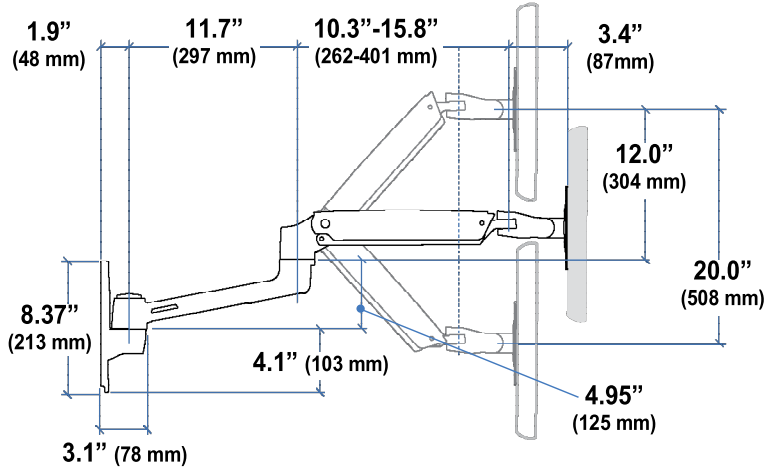

ergotron

LX Sit-Stand Wall Mount LCD Arm

Dimensional Illustrations

Dimensions

Wall Mount Bracket

Range of Motion

Weight Capacity

Monitor depth greater than 2.5" (64 mm) may diminish capacity.
Call Ergotron for more information.