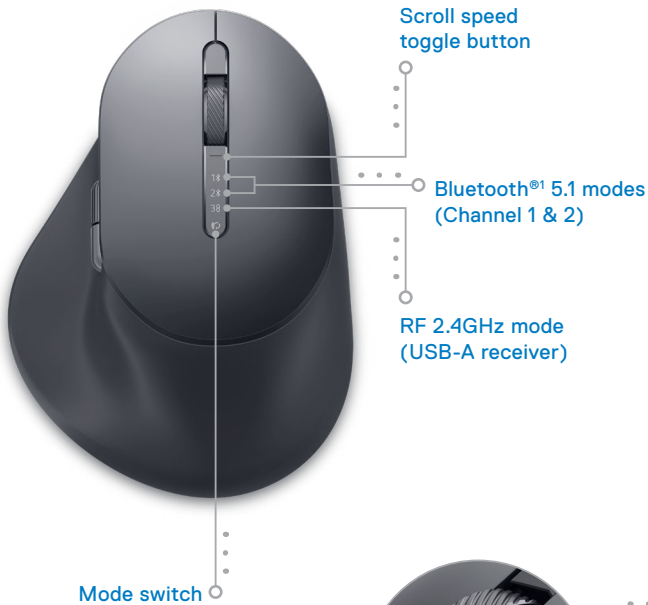

DELL PREMIER RECHARGEABLE MOUSE

MS900

Masterfully crafted to be extremely comfortable and easy to use thanks to its sculpted curves, innovative scroll wheels and long-lasting battery.

...

Premium comfort design

The contoured design of the mouse fits the shape of your hand for a comfortable palm grip to help you work efficiently and stay comfortable.