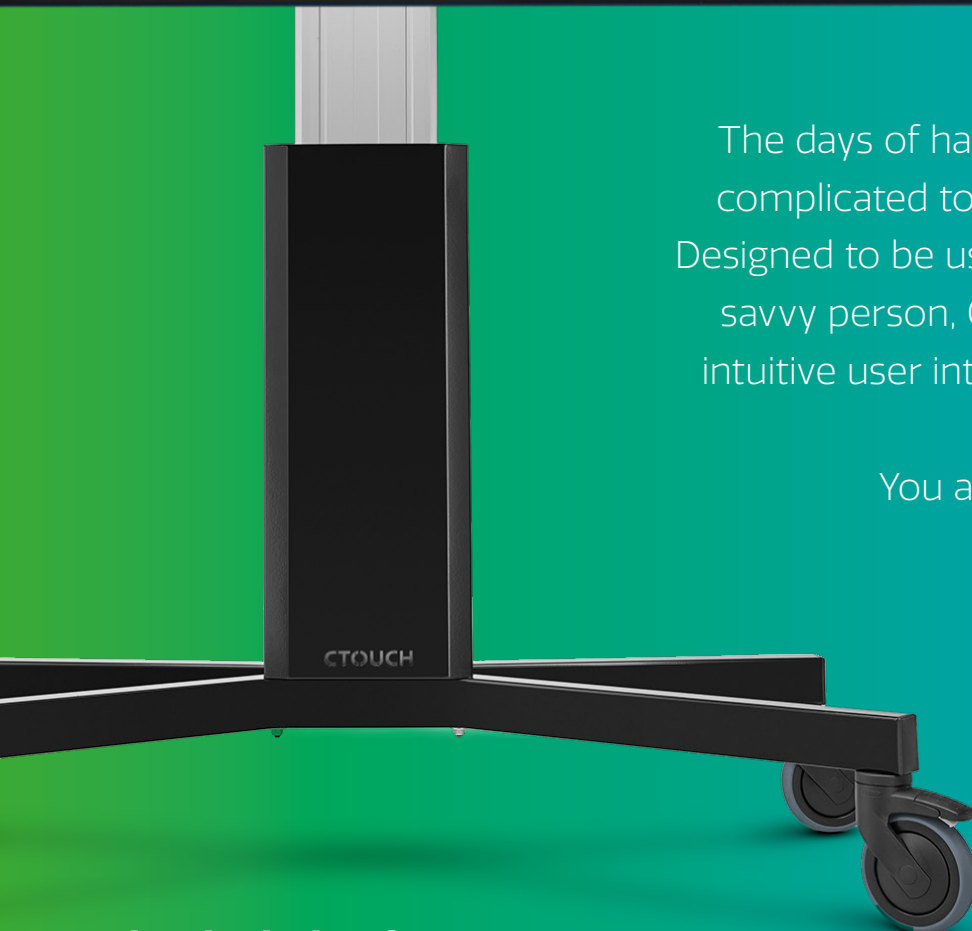

The days of having to figure out how that complicated touchscreen works are over! Designed to be used by even the least tech-savvy person, CTOUCH Neo has the most intuitive user interface you have ever seen.

You already know how to use it.

**Share, inspire, have fun!**  
**With CTOUCH by your side.**

**CTOUCH<sup>®</sup>**

## You asked, we listened

CTOUCH Neo has been developed with the feedback of numerous clients in mind, to address the challenges they face every day. This has resulted in the easiest-to-use touchscreen ever. To try it is to believe it.

Starting up the touchscreen, you will see the 4 most frequently used functions, and only those:

- Run the whiteboard tool, which has been made incredibly user friendly as well
- Share the screen of your device without having to install an app
- Use the built-in web browser
- Change the source to your preferred device