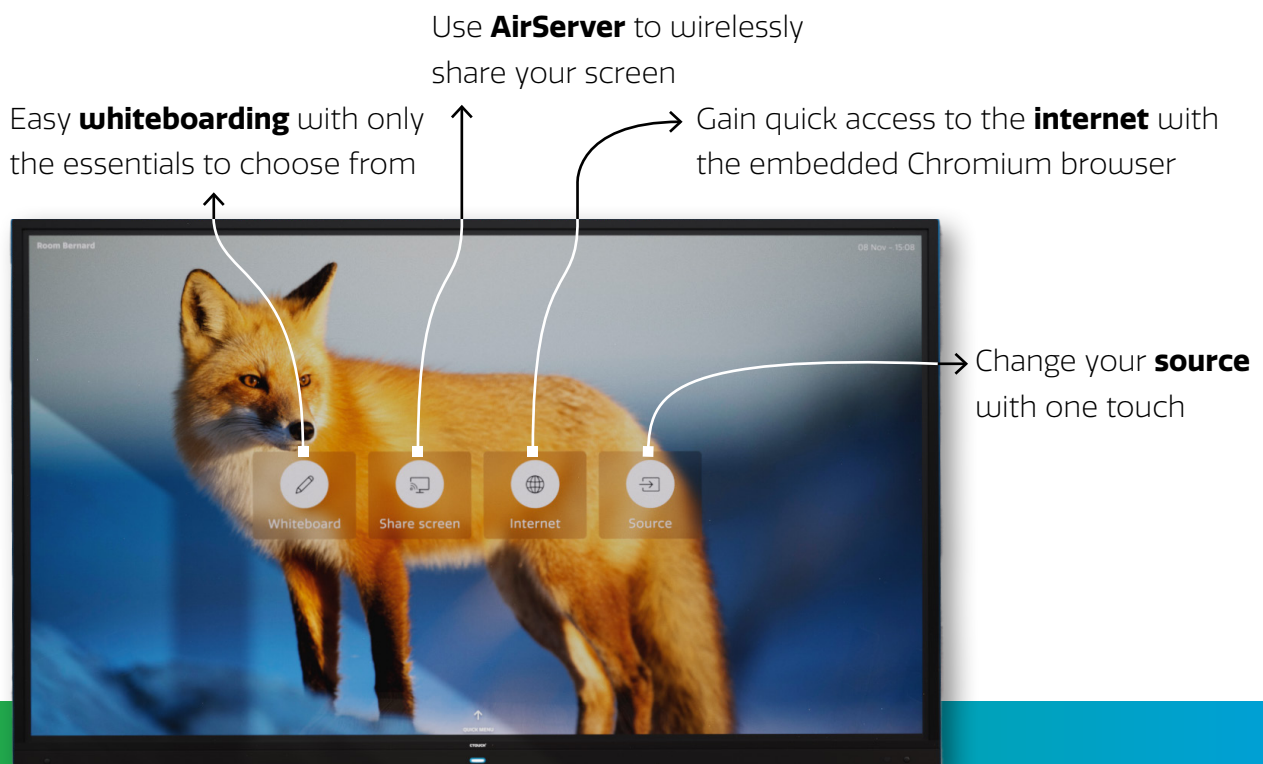

✓ **Intuitive UI**

The CTOUCH Neo is as simple to use as a toaster. Walk up to the screen, launch your preferred app and start your class or meeting right away.

✓ **Perfect sound with JBL® optimised speakers**

The CTOUCH Neo is a versatile touchscreen, that can be used in any scenario. That's why we've added front facing speakers, optimised by JBL®, to bring powerful sound to any room.

✓ **Wireless sharing – no additional app needed**

Thanks to AirServer, wireless screen sharing can be done by using your device's native sharing solution: be it AirPlay, Miracast or Google Cast.

✓ **Accessories that make a difference**

Whether you would like to mount a big conference camera, or lock cables safely in place to prevent nasty **surprises**, CTOUCH Neo has got you covered.

✓ **Enjoy the Neo for a lifetime with Heartbeat**

Keeping your shiny new CTOUCH Neo touchscreen in optimal form couldn't be easier. Just enroll in the Heartbeat programme to receive a lifetime of security and functionality updates, while getting access to remote management tools and trainings as well. And at the end of its lifetime, we will repurpose the touchscreen.