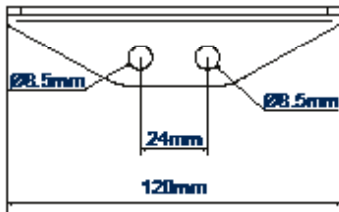

BT7863

REAR VIEW

SIDE VIEW

ORDERING INFORMATION

COLOUR	ORDER REF	EAN
Black	BT7863/B	5019318759116

RELATED PRODUCTS

PRODUCT CODE	NAME	DESCRIPTION
BT7052	Ø50mm Accessory Collar	Allows a wide range of mounts and accessories to be fitted to Ø50mm poles
BT7864	Dual pole VC Camera Shelf	Mounts a VC Camera between two poles
BT8390-SA	System X Shelf Adaptor	Mounts a shelf above or below System X mounting rail
BT7033	Small Accessory Shelf	Accessory shelf that can be mounted to a wall or a wide range of B-Tech products