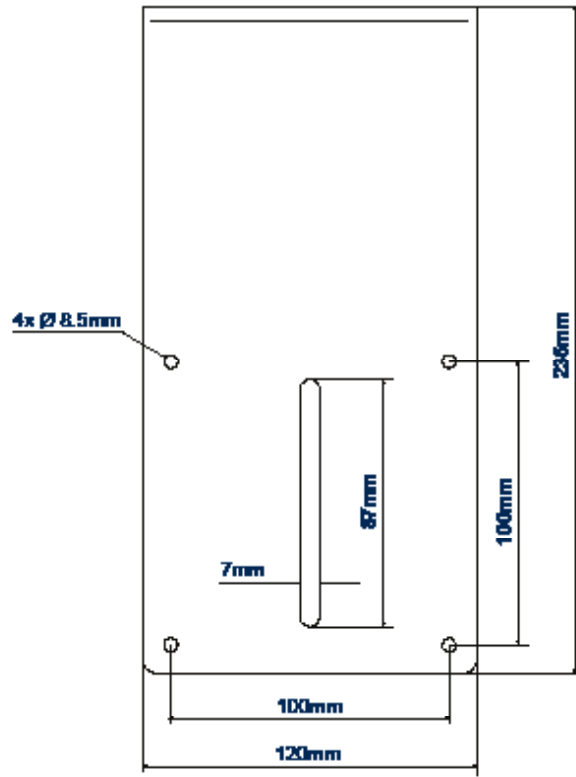

BT7863

TOP VIEW