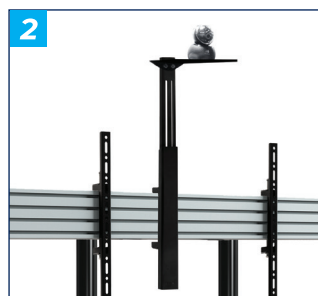

BT7863

SMALL AV ACCESSORY SHELF 235 X 120MM

The BT7863 is a steel shelf that holds VC cameras and other small AV equipment. Suitable for use with the B-Tech range of flat screen trolleys and floor stands, ceiling mounts and floor-to-ceiling pole-mounted solutions using a single collar. Adaptors are also available so the shelf can be wall-mounted (BT7075) or used across two poles (BT7862). Available in a durable Black powder coat finish - ideal for long-term use in rental applications.

SPECIFICATIONS

Shelf Dimensions	235 x 120mm
Max load	4kg
Colour	Black

FEATURES

- Mounts directly to walls, System X, or to B-Tech collars for pole installation.
- 1 Ideal for VC cameras - fits cameras with 1/4" thread & 100 x 100mm fixings
- Use BT7052 / BT7841 collars with Ø50mm poles or BT7260 with Ø60mm poles
- 2 Can be mounted onto System X rails using the BT8390-SA shelf adaptor
- 3 Mounts to a single pole using 1 collar
- 4 Mount across 2 poles using a BT7862 adaptor
- Can also be mounted using BT7075 wall plate
- Simple installation

BT7863

TOP VIEW

REAR VIEW

SIDE VIEW

ORDERING INFORMATION

COLOUR	ORDER REF	EAN
Black	BT7863/B	5019318759116

RELATED PRODUCTS

PRODUCT CODE	NAME	DESCRIPTION
BT7052	Ø50mm Accessory Collar	Allows a wide range of mounts and accessories to be fitted to Ø50mm poles
BT7864	Dual pole VC Camera Shelf	Mounts a VC Camera between two poles
BT8390-SA	System X Shelf Adaptor	Mounts a shelf above or below System X mounting rail
BT7033	Small Accessory Shelf	Accessory shelf that can be mounted to a wall or a wide range of B-Tech products