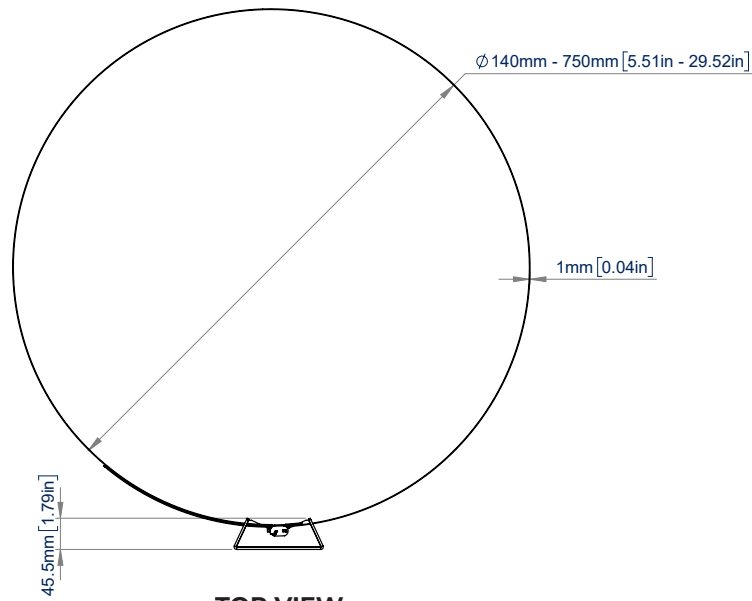

TOP VIEW

ORDERING INFORMATION

COLOUR	ORDER REF	EAN
Black	BT7832	5019318090608

RELATED PRODUCTS

PRODUCT CODE	NAME	DESCRIPTION
BT8441	Flat Screen Wall Mount	For screens up to 55"
BT7515	Double Arm Flat Screen Wall Mount	With tilt & swivel for screens up to 47"
BT8431	Flat Screen Wall Mount with Tilt	For screens up to 55"
BT7532	Ultra-Slim Flat Screen Wall Mount	For screens up to 47"

SS-BT7832-2401.24