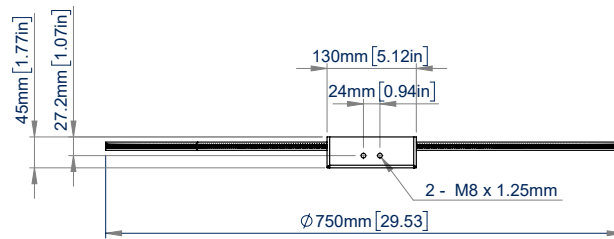

BT7832

FRONT VIEW

ORDERING INFORMATION

COLOUR	ORDER REF	EAN
Black	BT7832	5019318090608

RELATED PRODUCTS

PRODUCT CODE	NAME	DESCRIPTION
BT8441	Flat Screen Wall Mount	For screens up to 55"
BT7515	Double Arm Flat Screen Wall Mount	With tilt & swivel for screens up to 47"
BT8431	Flat Screen Wall Mount with Tilt	For screens up to 55"
BT7532	Ultra-Slim Flat Screen Wall Mount	For screens up to 47"

SS-BT7832-2401.24