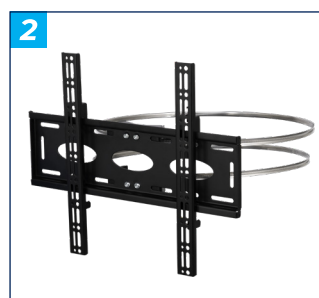

## COLLAR / PILLAR CLAMP

The BT7832 is designed to work with a collar compatible B-Tech flat screen mount to display digital signage on a round column or pillar. The straps wrap around the column so no drilling is required and are adjustable making them suitable for different sized columns. Ideal for any indoor environment where columns are used instead of walls, such as airports, conference halls, gangways, offices and sports auditoriums.

### SPECIFICATIONS

Max load	<b>50kg</b>
Adjustable width	<b>140mm - 750mm</b>

### FEATURES

- 1** Allows displays to be mounted around a column or pillar, without drilling
- 2** Use with a collar compatible flat screen mounts such as BT8441 or BT8432
- 3** Suitable for landscape or portrait mounting
- 4** Secure locking mechanism prevents the strap becoming loose over time
  - Straps can be moved up and down for different height wall mounts
  - Strap holds firmly onto the column without slipping
  - Ideal for use in airports/offices/sporting auditoriums