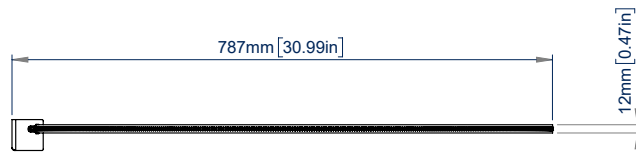

BT7832

SIDE VIEW