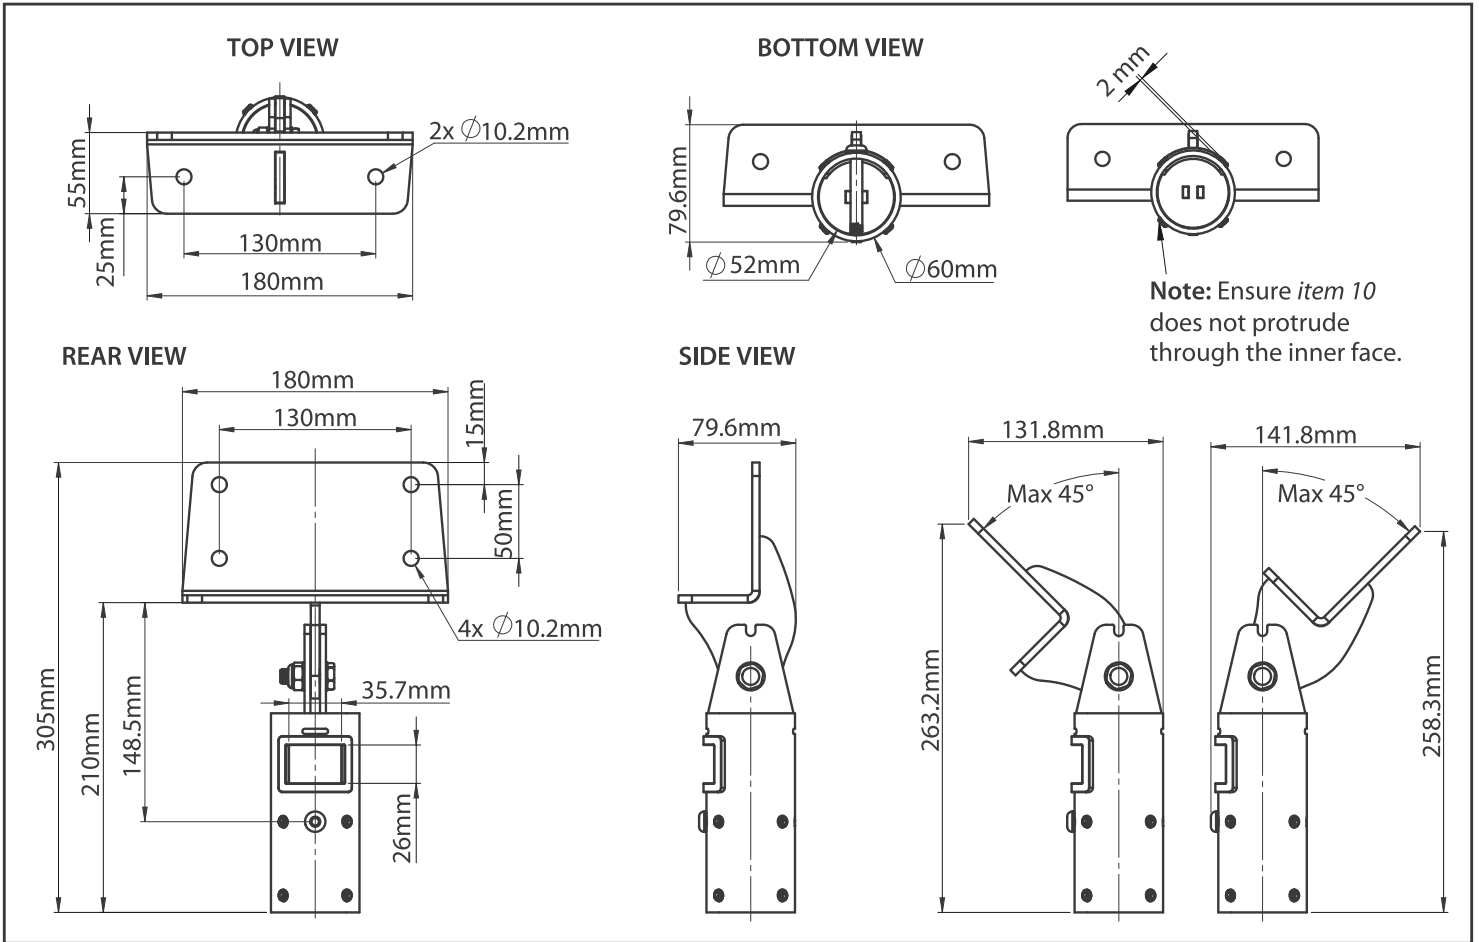

B-TECH AV MOUNTS®

BT7012

PURLIN MOUNT FOR Ø50MM POLES

PARTS LIST

ITEM	PART NAME	QTY
1	TUBE ASSEMBLY	1
2	ANGLE MOUNT ASSEMBLY	1
3	LARGE BACK PLATE	1
4	SMALL BACK PLATE	1
5	M8 x 65mm SCREW	1
6	M8 x 6mm GRUB SCREW	8
7	M10 x 30mm BOLT	5
8	M10 NYLOC NUT	5
9	M5 x 20mm SCEW	1
10	M5 WASHER	1
11	M5 NYLOC NUT	1
12	5AF HEX KEY	1

BT7012

PURLIN MOUNT FOR Ø50MM POLES

PRODUCT DIMENSIONS

CONTACT:
info@btechavmounts.com

©2021 B-Tech International Design & Manufacturing Ltd. All rights reserved.
 B-Tech AV Mounts is a division of B-Tech International Design & Manufacturing Ltd.
 B-Tech AV Mounts and the B-Tech logo are registered trade marks.
 All other brands and product names are trademarks of their respective owners.
 Photographs are for illustrative purposes only. E&OE.
 AMA-BT7012-V2.1-0921-110 MADE IN VIETNAM