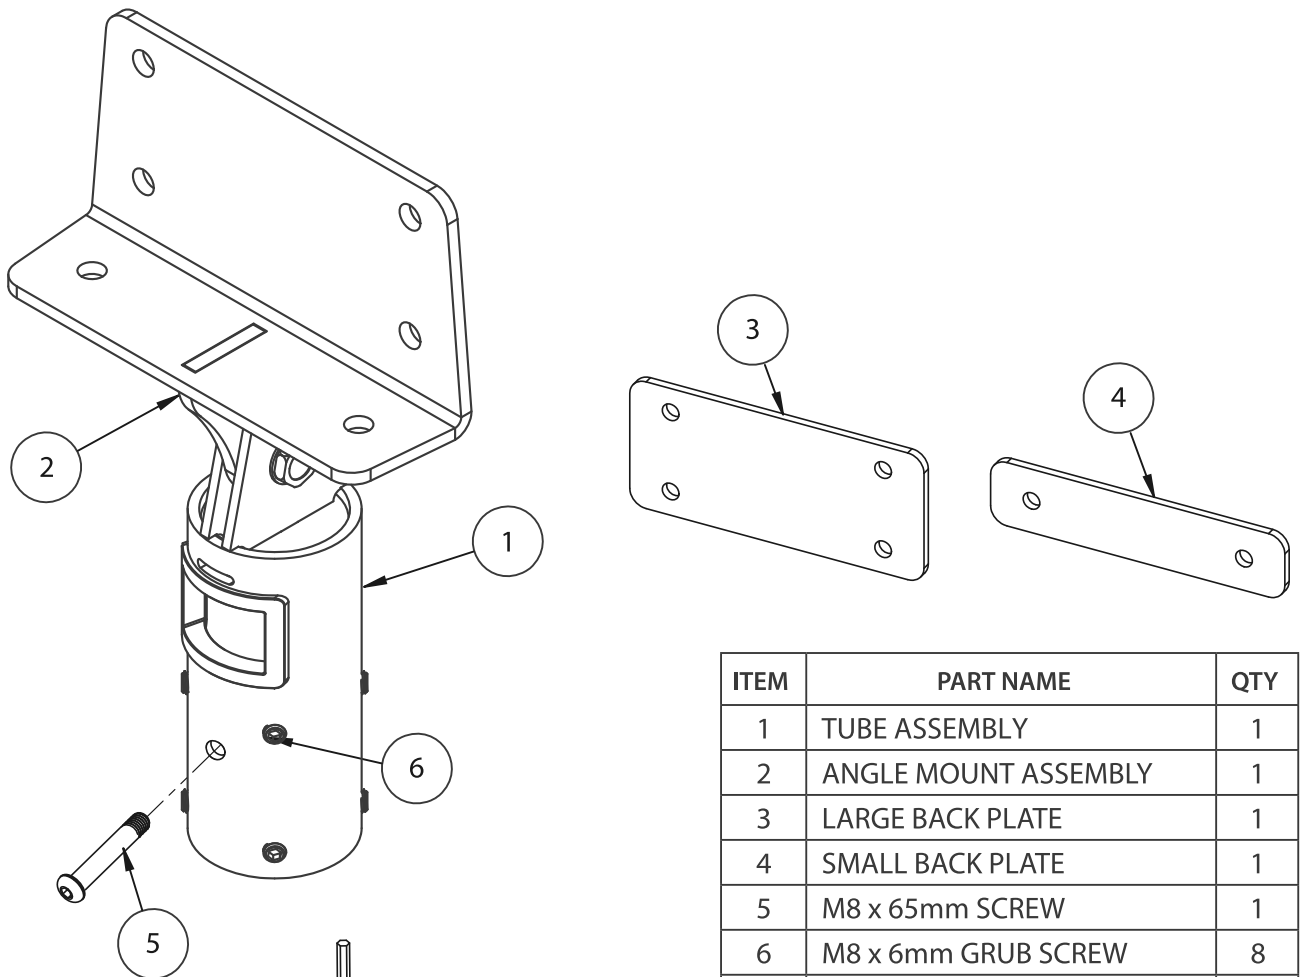

B-TECH AV MOUNTS®

BT7012

PURLIN MOUNT FOR Ø50MM POLES

PARTS LIST

ITEM	PART NAME	QTY
1	TUBE ASSEMBLY	1
2	ANGLE MOUNT ASSEMBLY	1
3	LARGE BACK PLATE	1
4	SMALL BACK PLATE	1
5	M8 x 65mm SCREW	1
6	M8 x 6mm GRUB SCREW	8
7	M10 x 30mm BOLT	5
8	M10 NYLOC NUT	5
9	M5 x 20mm SCEW	1
10	M5 WASHER	1
11	M5 NYLOC NUT	1
12	5AF HEX KEY	1

BT7012

PURLIN MOUNT FOR Ø50MM POLES

PRODUCT DIMENSIONS

CONTACT:
info@btechavmounts.com

©2021 B-Tech International Design & Manufacturing Ltd. All rights reserved.
 B-Tech AV Mounts is a division of B-Tech International Design & Manufacturing Ltd.
 B-Tech AV Mounts and the B-Tech logo are registered trade marks.
 All other brands and product names are trademarks of their respective owners.
 Photographs are for illustrative purposes only. E&OE.
 AMA-BT7012-V2.1-0921-110 MADE IN VIETNAM