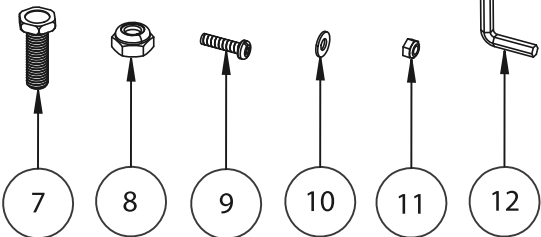

B-TECH AV MOUNTS®

BT7012

PURLIN MOUNT FOR Ø50MM POLES

PARTS LIST

ITEM	PART NAME	QTY
1	TUBE ASSEMBLY	1
2	ANGLE MOUNT ASSEMBLY	1
3	LARGE BACK PLATE	1
4	SMALL BACK PLATE	1
5	M8 x 65mm SCREW	1
6	M8 x 6mm GRUB SCREW	8
7	M10 x 30mm BOLT	5
8	M10 NYLOC NUT	5
9	M5 x 20mm SCEW	1
10	M5 WASHER	1
11	M5 NYLOC NUT	1
12	5AF HEX KEY	1

BT7012

PURLIN MOUNT FOR Ø50MM POLES

PRODUCT DIMENSIONS

CONTACT:
info@btechavmounts.com

©2021 B-Tech International Design & Manufacturing Ltd. All rights reserved.
 B-Tech AV Mounts is a division of B-Tech International Design & Manufacturing Ltd.
 B-Tech AV Mounts and the B-Tech logo are registered trade marks.
 All other brands and product names are trademarks of their respective owners.
 Photographs are for illustrative purposes only. E&OE.
 AMA-BT7012-V2.1-0921-110 MADE IN VIETNAM