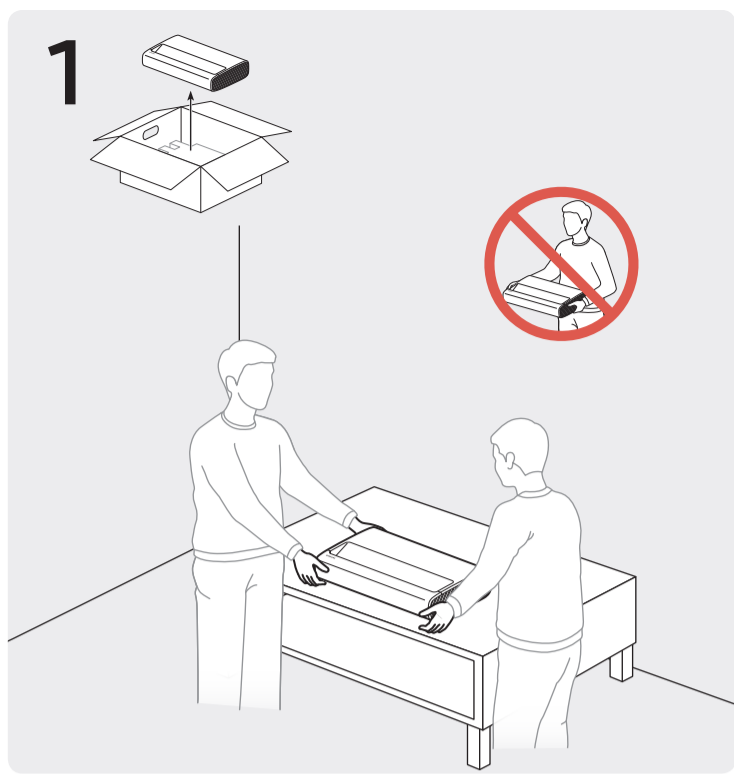

7

SAMSUNG

QUICK SETUP GUIDE

BP81-00258C-01

SP-LSP7T*A

C	X	Y	A	B
90 inches (2286 mm) (228.6 cm)	78.4 inches (1992 mm) (199.2 cm)	44.1 inches (1121 mm) (112.1 cm)	9.7 inches (247 mm) (24.7 cm)	13.7 inches (349 mm) (34.9 cm)
95 inches (2413 mm) (241.3 cm)	82.8 inches (2103 mm) (210.3 cm)	46.6 inches (1183 mm) (118.3 cm)	10.8 inches (275 mm) (27.5 cm)	14.3 inches (364 mm) (36.4 cm)
100 inches (2540 mm) (254.0 cm)	87.2 inches (2214 mm) (221.4 cm)	49.0 inches (1245 mm) (124.5 cm)	11.9 inches (303 mm) (30.3 cm)	14.9 inches (379 mm) (37.9 cm)
105 inches (2667 mm) (266.7 cm)	91.5 inches (2324 mm) (232.4 cm)	51.5 inches (1308 mm) (130.8 cm)	13.0 inches (331 mm) (33.1 cm)	15.5 inches (394 mm) (39.4 cm)
110 inches (2794 mm) (279.4 cm)	95.9 inches (2435 mm) (243.5 cm)	53.9 inches (1370 mm) (137.0 cm)	14.1 inches (359 mm) (35.9 cm)	16.1 inches (409 mm) (40.9 cm)
115 inches (2921 mm) (292.1 cm)	100.2 inches (2546 mm) (254.6 cm)	56.4 inches (1432 mm) (143.2 cm)	15.2 inches (387 mm) (38.7 cm)	16.7 inches (424 mm) (42.4 cm)
120 inches (3048 mm) (304.8 cm)	104.6 inches (2657 mm) (265.7 cm)	58.8 inches (1494 mm) (149.4 cm)	16.3 inches (415 mm) (41.5 cm)	17.3 inches (439 mm) (43.9 cm)