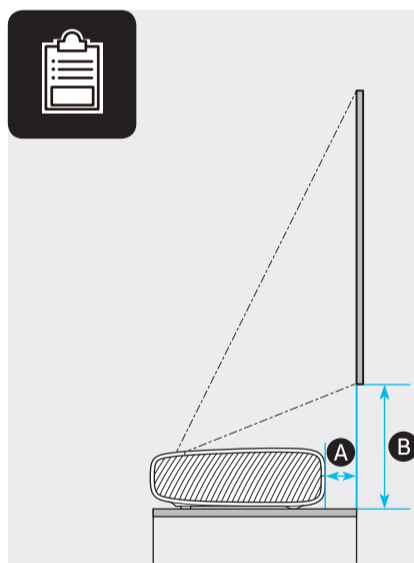

7

SAMSUNG

QUICK SETUP GUIDE

BP81-00258C-01

SP-LSP7T*A

C	X	Y	A	B
90 inches (2286 mm) (228.6 cm)	78.4 inches (1992 mm) (199.2 cm)	44.1 inches (1121 mm) (112.1 cm)	9.7 inches (247 mm) (24.7 cm)	13.7 inches (349 mm) (34.9 cm)
95 inches (2413 mm) (241.3 cm)	82.8 inches (2103 mm) (210.3 cm)	46.6 inches (1183 mm) (118.3 cm)	10.8 inches (275 mm) (27.5 cm)	14.3 inches (364 mm) (36.4 cm)
100 inches (2540 mm) (254.0 cm)	87.2 inches (2214 mm) (221.4 cm)	49.0 inches (1245 mm) (124.5 cm)	11.9 inches (303 mm) (30.3 cm)	14.9 inches (379 mm) (37.9 cm)
105 inches (2667 mm) (266.7 cm)	91.5 inches (2324 mm) (232.4 cm)	51.5 inches (1308 mm) (130.8 cm)	13.0 inches (331 mm) (33.1 cm)	15.5 inches (394 mm) (39.4 cm)
110 inches (2794 mm) (279.4 cm)	95.9 inches (2435 mm) (243.5 cm)	53.9 inches (1370 mm) (137.0 cm)	14.1 inches (359 mm) (35.9 cm)	16.1 inches (409 mm) (40.9 cm)
115 inches (2921 mm) (292.1 cm)	100.2 inches (2546 mm) (254.6 cm)	56.4 inches (1432 mm) (143.2 cm)	15.2 inches (387 mm) (38.7 cm)	16.7 inches (424 mm) (42.4 cm)
120 inches (3048 mm) (304.8 cm)	104.6 inches (2657 mm) (265.7 cm)	58.8 inches (1494 mm) (149.4 cm)	16.3 inches (415 mm) (41.5 cm)	17.3 inches (439 mm) (43.9 cm)