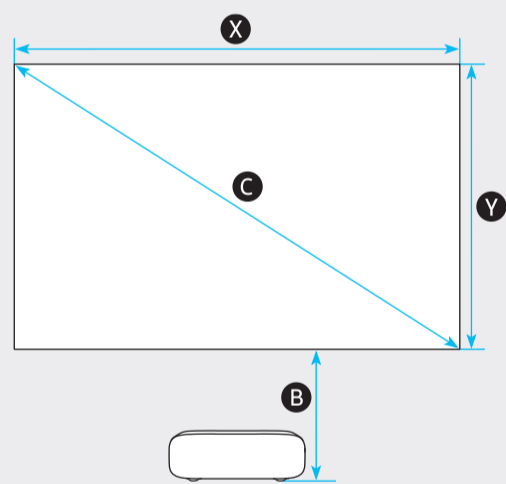

7

SAMSUNG

QUICK SETUP GUIDE

BP81-00258C-01

SP-LSP7T*A

C	X	Y	A	B
90 inches (2286 mm) (228.6 cm)	78.4 inches (1992 mm) (199.2 cm)	44.1 inches (1121 mm) (112.1 cm)	9.7 inches (247 mm) (24.7 cm)	13.7 inches (349 mm) (34.9 cm)
95 inches (2413 mm) (241.3 cm)	82.8 inches (2103 mm) (210.3 cm)	46.6 inches (1183 mm) (118.3 cm)	10.8 inches (275 mm) (27.5 cm)	14.3 inches (364 mm) (36.4 cm)
100 inches (2540 mm) (254.0 cm)	87.2 inches (2214 mm) (221.4 cm)	49.0 inches (1245 mm) (124.5 cm)	11.9 inches (303 mm) (30.3 cm)	14.9 inches (379 mm) (37.9 cm)
105 inches (2667 mm) (266.7 cm)	91.5 inches (2324 mm) (232.4 cm)	51.5 inches (1308 mm) (130.8 cm)	13.0 inches (331 mm) (33.1 cm)	15.5 inches (394 mm) (39.4 cm)
110 inches (2794 mm) (279.4 cm)	95.9 inches (2435 mm) (243.5 cm)	53.9 inches (1370 mm) (137.0 cm)	14.1 inches (359 mm) (35.9 cm)	16.1 inches (409 mm) (40.9 cm)
115 inches (2921 mm) (292.1 cm)	100.2 inches (2546 mm) (254.6 cm)	56.4 inches (1432 mm) (143.2 cm)	15.2 inches (387 mm) (38.7 cm)	16.7 inches (424 mm) (42.4 cm)
120 inches (3048 mm) (304.8 cm)	104.6 inches (2657 mm) (265.7 cm)	58.8 inches (1494 mm) (149.4 cm)	16.3 inches (415 mm) (41.5 cm)	17.3 inches (439 mm) (43.9 cm)