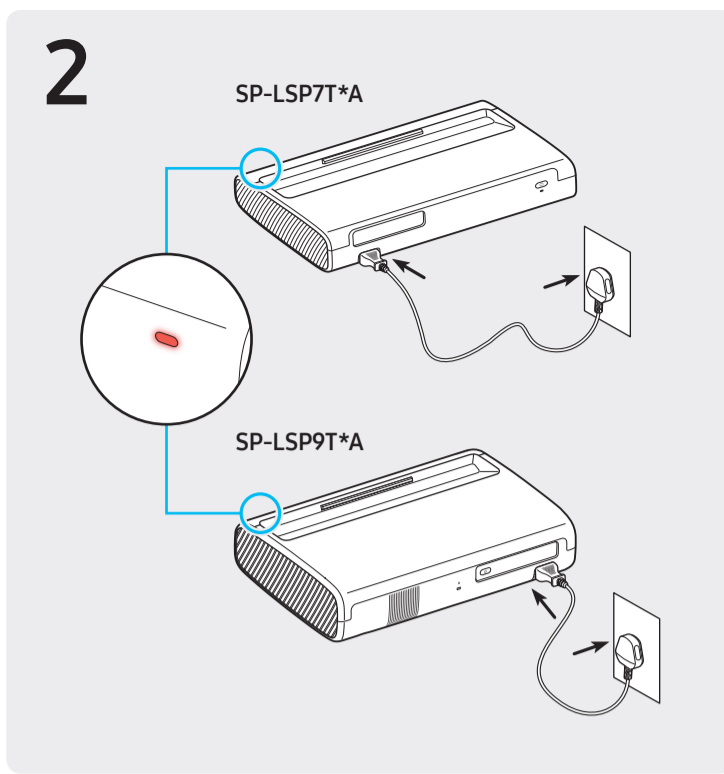

7

SAMSUNG

QUICK SETUP GUIDE

BP81-00258C-01

SP-LSP7T*A

C	X	Y	A	B
90 inches (2286 mm) (228.6 cm)	78.4 inches (1992 mm) (199.2 cm)	44.1 inches (1121 mm) (112.1 cm)	9.7 inches (247 mm) (24.7 cm)	13.7 inches (349 mm) (34.9 cm)
95 inches (2413 mm) (241.3 cm)	82.8 inches (2103 mm) (210.3 cm)	46.6 inches (1183 mm) (118.3 cm)	10.8 inches (275 mm) (27.5 cm)	14.3 inches (364 mm) (36.4 cm)
100 inches (2540 mm) (254.0 cm)	87.2 inches (2214 mm) (221.4 cm)	49.0 inches (1245 mm) (124.5 cm)	11.9 inches (303 mm) (30.3 cm)	14.9 inches (379 mm) (37.9 cm)
105 inches (2667 mm) (266.7 cm)	91.5 inches (2324 mm) (232.4 cm)	51.5 inches (1308 mm) (130.8 cm)	13.0 inches (331 mm) (33.1 cm)	15.5 inches (394 mm) (39.4 cm)
110 inches (2794 mm) (279.4 cm)	95.9 inches (2435 mm) (243.5 cm)	53.9 inches (1370 mm) (137.0 cm)	14.1 inches (359 mm) (35.9 cm)	16.1 inches (409 mm) (40.9 cm)
115 inches (2921 mm) (292.1 cm)	100.2 inches (2546 mm) (254.6 cm)	56.4 inches (1432 mm) (143.2 cm)	15.2 inches (387 mm) (38.7 cm)	16.7 inches (424 mm) (42.4 cm)
120 inches (3048 mm) (304.8 cm)	104.6 inches (2657 mm) (265.7 cm)	58.8 inches (1494 mm) (149.4 cm)	16.3 inches (415 mm) (41.5 cm)	17.3 inches (439 mm) (43.9 cm)