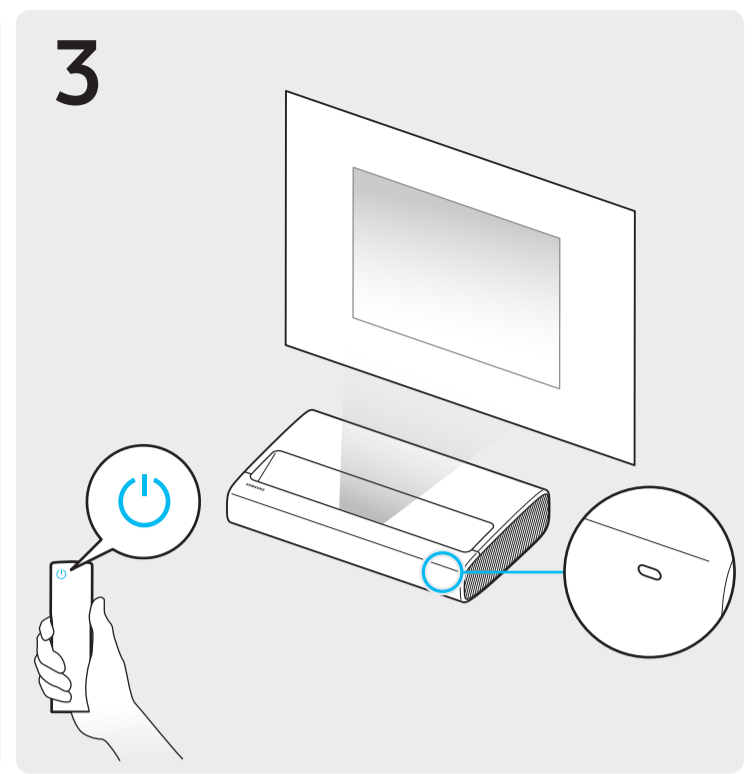

7

SAMSUNG

QUICK SETUP GUIDE

BP81-00258C-01

SP-LSP7T*A

C	X	Y	A	B
90 inches (2286 mm) (228.6 cm)	78.4 inches (1992 mm) (199.2 cm)	44.1 inches (1121 mm) (112.1 cm)	9.7 inches (247 mm) (24.7 cm)	13.7 inches (349 mm) (34.9 cm)
95 inches (2413 mm) (241.3 cm)	82.8 inches (2103 mm) (210.3 cm)	46.6 inches (1183 mm) (118.3 cm)	10.8 inches (275 mm) (27.5 cm)	14.3 inches (364 mm) (36.4 cm)
100 inches (2540 mm) (254.0 cm)	87.2 inches (2214 mm) (221.4 cm)	49.0 inches (1245 mm) (124.5 cm)	11.9 inches (303 mm) (30.3 cm)	14.9 inches (379 mm) (37.9 cm)
105 inches (2667 mm) (266.7 cm)	91.5 inches (2324 mm) (232.4 cm)	51.5 inches (1308 mm) (130.8 cm)	13.0 inches (331 mm) (33.1 cm)	15.5 inches (394 mm) (39.4 cm)
110 inches (2794 mm) (279.4 cm)	95.9 inches (2435 mm) (243.5 cm)	53.9 inches (1370 mm) (137.0 cm)	14.1 inches (359 mm) (35.9 cm)	16.1 inches (409 mm) (40.9 cm)
115 inches (2921 mm) (292.1 cm)	100.2 inches (2546 mm) (254.6 cm)	56.4 inches (1432 mm) (143.2 cm)	15.2 inches (387 mm) (38.7 cm)	16.7 inches (424 mm) (42.4 cm)
120 inches (3048 mm) (304.8 cm)	104.6 inches (2657 mm) (265.7 cm)	58.8 inches (1494 mm) (149.4 cm)	16.3 inches (415 mm) (41.5 cm)	17.3 inches (439 mm) (43.9 cm)