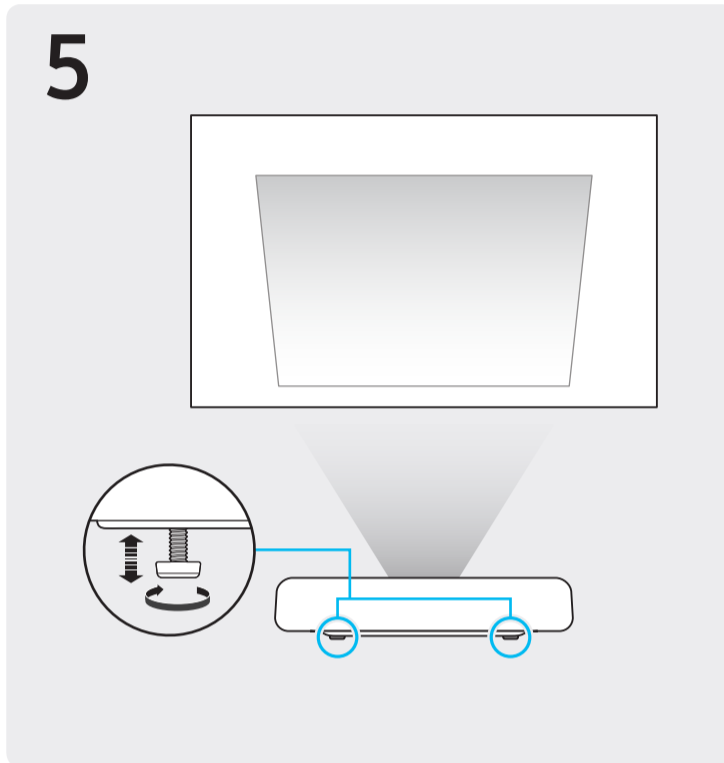

7

SAMSUNG

QUICK SETUP GUIDE

BP81-00258C-01

SP-LSP7T*A

C	X	Y	A	B
90 inches (2286 mm) (228.6 cm)	78.4 inches (1992 mm) (199.2 cm)	44.1 inches (1121 mm) (112.1 cm)	9.7 inches (247 mm) (24.7 cm)	13.7 inches (349 mm) (34.9 cm)
95 inches (2413 mm) (241.3 cm)	82.8 inches (2103 mm) (210.3 cm)	46.6 inches (1183 mm) (118.3 cm)	10.8 inches (275 mm) (27.5 cm)	14.3 inches (364 mm) (36.4 cm)
100 inches (2540 mm) (254.0 cm)	87.2 inches (2214 mm) (221.4 cm)	49.0 inches (1245 mm) (124.5 cm)	11.9 inches (303 mm) (30.3 cm)	14.9 inches (379 mm) (37.9 cm)
105 inches (2667 mm) (266.7 cm)	91.5 inches (2324 mm) (232.4 cm)	51.5 inches (1308 mm) (130.8 cm)	13.0 inches (331 mm) (33.1 cm)	15.5 inches (394 mm) (39.4 cm)
110 inches (2794 mm) (279.4 cm)	95.9 inches (2435 mm) (243.5 cm)	53.9 inches (1370 mm) (137.0 cm)	14.1 inches (359 mm) (35.9 cm)	16.1 inches (409 mm) (40.9 cm)
115 inches (2921 mm) (292.1 cm)	100.2 inches (2546 mm) (254.6 cm)	56.4 inches (1432 mm) (143.2 cm)	15.2 inches (387 mm) (38.7 cm)	16.7 inches (424 mm) (42.4 cm)
120 inches (3048 mm) (304.8 cm)	104.6 inches (2657 mm) (265.7 cm)	58.8 inches (1494 mm) (149.4 cm)	16.3 inches (415 mm) (41.5 cm)	17.3 inches (439 mm) (43.9 cm)