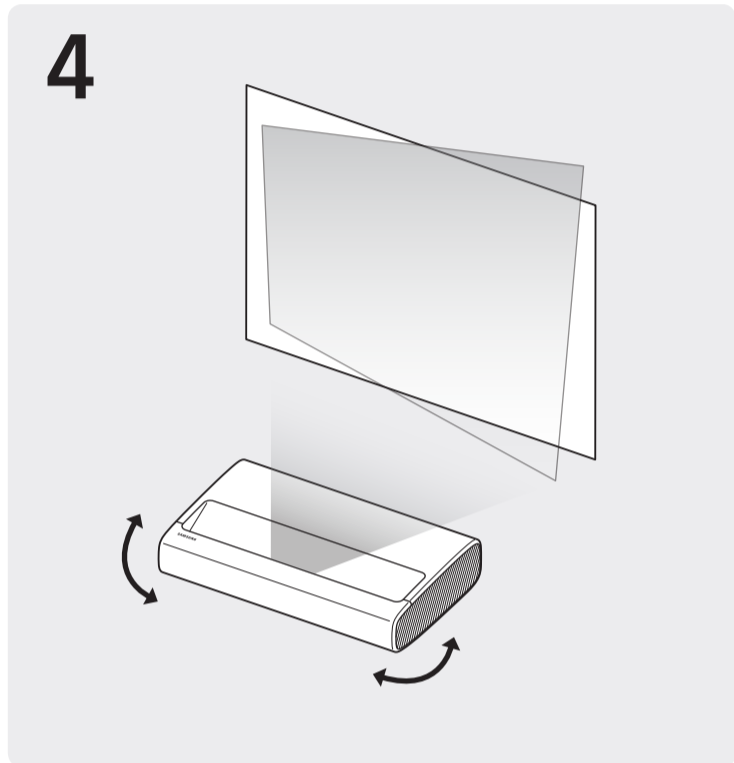

7

SAMSUNG

QUICK SETUP GUIDE

BP81-00258C-01

SP-LSP7T*A

C	X	Y	A	B
90 inches (2286 mm) (228.6 cm)	78.4 inches (1992 mm) (199.2 cm)	44.1 inches (1121 mm) (112.1 cm)	9.7 inches (247 mm) (24.7 cm)	13.7 inches (349 mm) (34.9 cm)
95 inches (2413 mm) (241.3 cm)	82.8 inches (2103 mm) (210.3 cm)	46.6 inches (1183 mm) (118.3 cm)	10.8 inches (275 mm) (27.5 cm)	14.3 inches (364 mm) (36.4 cm)
100 inches (2540 mm) (254.0 cm)	87.2 inches (2214 mm) (221.4 cm)	49.0 inches (1245 mm) (124.5 cm)	11.9 inches (303 mm) (30.3 cm)	14.9 inches (379 mm) (37.9 cm)
105 inches (2667 mm) (266.7 cm)	91.5 inches (2324 mm) (232.4 cm)	51.5 inches (1308 mm) (130.8 cm)	13.0 inches (331 mm) (33.1 cm)	15.5 inches (394 mm) (39.4 cm)
110 inches (2794 mm) (279.4 cm)	95.9 inches (2435 mm) (243.5 cm)	53.9 inches (1370 mm) (137.0 cm)	14.1 inches (359 mm) (35.9 cm)	16.1 inches (409 mm) (40.9 cm)
115 inches (2921 mm) (292.1 cm)	100.2 inches (2546 mm) (254.6 cm)	56.4 inches (1432 mm) (143.2 cm)	15.2 inches (387 mm) (38.7 cm)	16.7 inches (424 mm) (42.4 cm)
120 inches (3048 mm) (304.8 cm)	104.6 inches (2657 mm) (265.7 cm)	58.8 inches (1494 mm) (149.4 cm)	16.3 inches (415 mm) (41.5 cm)	17.3 inches (439 mm) (43.9 cm)