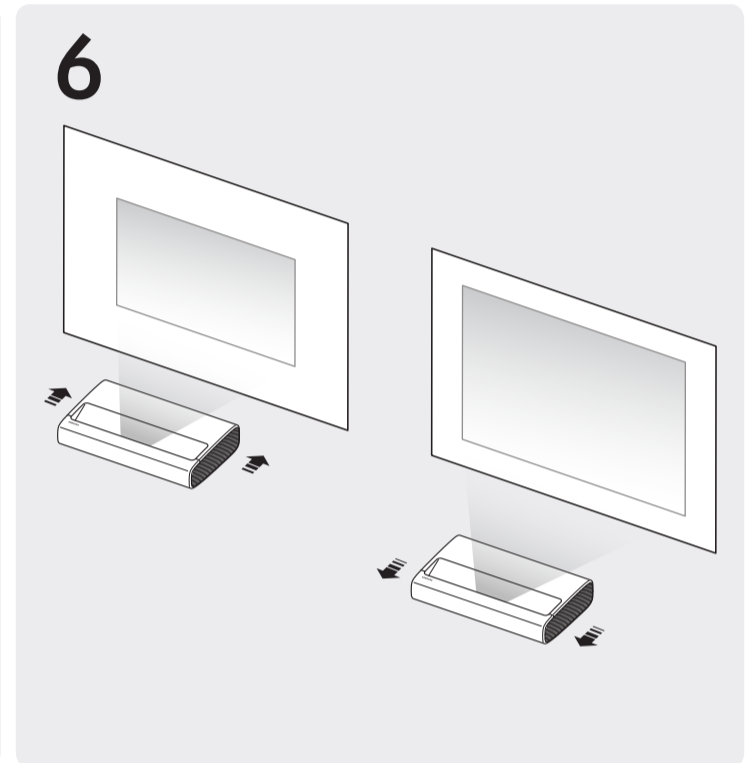

7

SAMSUNG

QUICK SETUP GUIDE

BP81-00258C-01

SP-LSP7T*A

C	X	Y	A	B
90 inches (2286 mm) (228.6 cm)	78.4 inches (1992 mm) (199.2 cm)	44.1 inches (1121 mm) (112.1 cm)	9.7 inches (247 mm) (24.7 cm)	13.7 inches (349 mm) (34.9 cm)
95 inches (2413 mm) (241.3 cm)	82.8 inches (2103 mm) (210.3 cm)	46.6 inches (1183 mm) (118.3 cm)	10.8 inches (275 mm) (27.5 cm)	14.3 inches (364 mm) (36.4 cm)
100 inches (2540 mm) (254.0 cm)	87.2 inches (2214 mm) (221.4 cm)	49.0 inches (1245 mm) (124.5 cm)	11.9 inches (303 mm) (30.3 cm)	14.9 inches (379 mm) (37.9 cm)
105 inches (2667 mm) (266.7 cm)	91.5 inches (2324 mm) (232.4 cm)	51.5 inches (1308 mm) (130.8 cm)	13.0 inches (331 mm) (33.1 cm)	15.5 inches (394 mm) (39.4 cm)
110 inches (2794 mm) (279.4 cm)	95.9 inches (2435 mm) (243.5 cm)	53.9 inches (1370 mm) (137.0 cm)	14.1 inches (359 mm) (35.9 cm)	16.1 inches (409 mm) (40.9 cm)
115 inches (2921 mm) (292.1 cm)	100.2 inches (2546 mm) (254.6 cm)	56.4 inches (1432 mm) (143.2 cm)	15.2 inches (387 mm) (38.7 cm)	16.7 inches (424 mm) (42.4 cm)
120 inches (3048 mm) (304.8 cm)	104.6 inches (2657 mm) (265.7 cm)	58.8 inches (1494 mm) (149.4 cm)	16.3 inches (415 mm) (41.5 cm)	17.3 inches (439 mm) (43.9 cm)